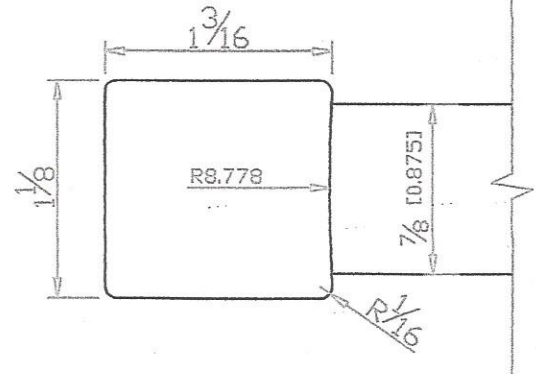

FINISHED DOOR

ECONOMIC SHAKER

STILE-RAILS

FP 5,5mm

DIMENSIONS (mm/inch)		
SLAB DOOR	STILE	RAIL
8 13/16"	1 3/16"	6 7/16"
11 13/16"	1 3/16"	9 7/16"
14 13/16"	1 3/16"	12 7/16"
15 13/16"	1 3/16"	13 7/16"
17 13/16"	1 3/16"	15 7/16"

ECONOMIC SHAKER 4102

Modified:

Date: 05-05-2016

Drawn By:

Reviewed by:

Comments:

Content:

Finished door / Stile-Rail
Slat-Stile / Dimensions