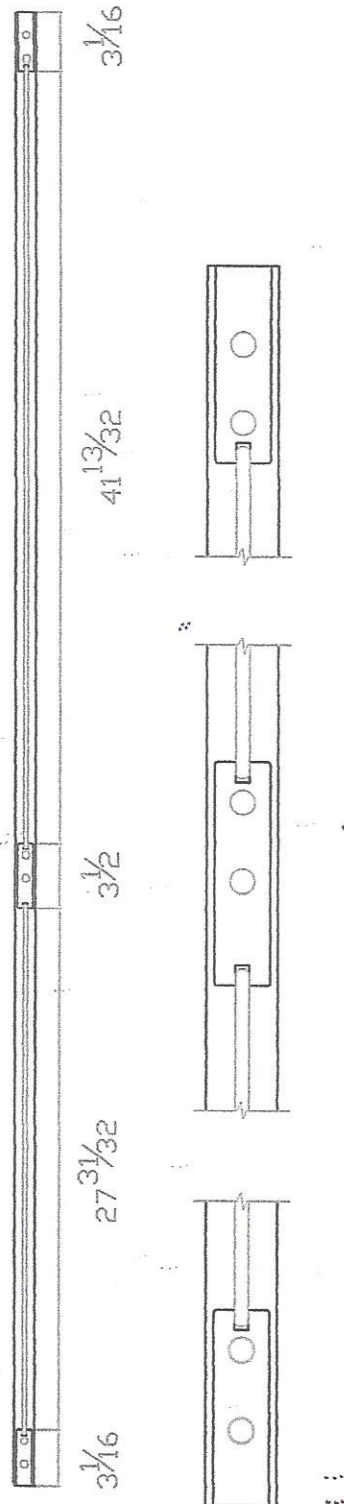

FINISHED DOOR

ECONOMIC SHAKER

STILE-RAILS

FP 5,5mm

DIMENSIONS (mm/inch)		
SLAB DOOR	STILE	RAIL
8 13/16"	1 3/16"	6 7/16"
11 13/16"	1 3/16"	9 7/16"
14 13/16"	1 3/16"	12 7/16"
15 13/16"	1 3/16"	13 7/16"
17 13/16"	1 3/16"	15 7/16"

ECONOMIC SHAKER 4102

Modified:

Date: 05-05-2016

Drawn By:

Reviewed by:

Comments:

Content:

Finished door / Stile-Rail
Slat-Stile / Dimensions