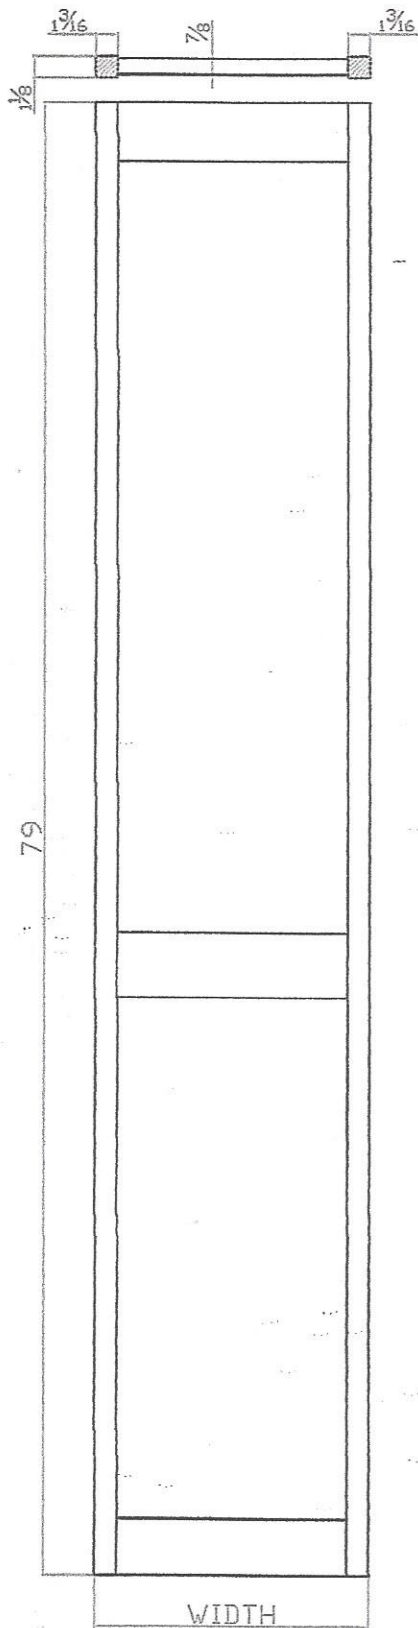

FINISHED DOOR

ECONOMIC SHAKER

STILE-RAILS

FP 5,5mm

DIMENSIONS (mm/inch)		
SLAB DOOR	STILE	RAIL
8 13/16"	1 3/16"	6 7/16"
11 13/16"	1 3/16"	9 7/16"
14 13/16"	1 3/16"	12 7/16"
15 13/16"	1 3/16"	13 7/16"
17 13/16"	1 3/16"	15 7/16"

ECONOMIC SHAKER 4102

Modified:

Date: 05-05-2016

Drawn By:

Reviewed by:

Comments:

Content:

Finished door / Stile-Rail
Slat-Stile / Dimensions