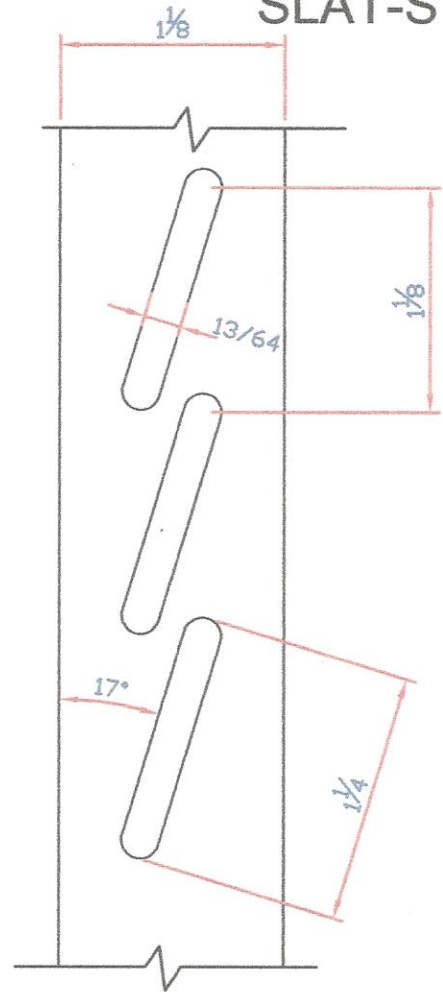

STILE-RAILS

SLAT-STILE

LOUVER RAILS

Door	Stile	Rail	Stile	Slab door
24"	1 1/8"	9 7/16"	1 1/8"	11 13/16"
30"	1 1/8"	12 7/16"	1 1/8"	14 13/16"
36"	1 1/8"	15 7/16"	1 1/8"	17 13/16"

Georgia Door & Plywood
 955 McFarland 400 Blvd
 Alpharetta, GA 30004
 770-442-3360

Draw #:	
Modified:	
Date:	04-11-2010
Drawn By:	