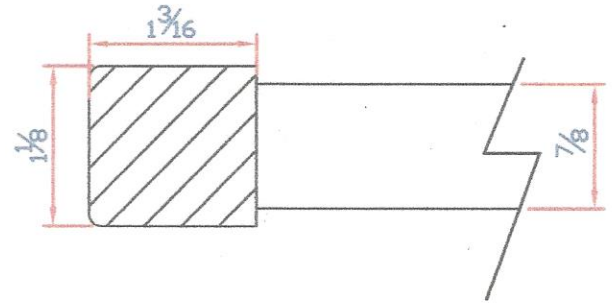

STILE-RAILS

SLAT-STILE

LOUVER RAILS

Door	Stile	Rail	Stile	Slab door
24"	1 1/8"	9 7/16"	1 1/8"	11 13/16"
30"	1 1/8"	12 7/16"	1 1/8"	14 13/16"
36"	1 1/8"	15 7/16"	1 1/8"	17 13/16"

Georgia Door & Plywood
 955 McFarland 400 Blvd
 Alpharetta, GA 30004
 770-442-3360