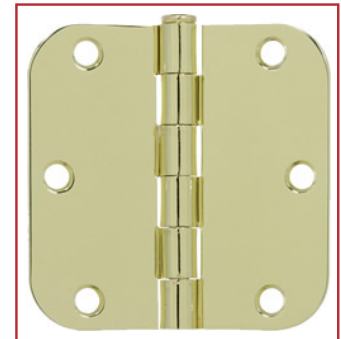

HINGE COLOR OPTIONS

POLISHED BRASS HINGE