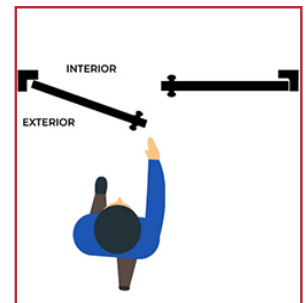

Important Information:

- Jamb Kit acts as pre-hung but ships flat and assembles easily at time of install
- Jamb Kit material is 3/4" thick for each piece
- Jamb Kit sides are 82" long for any 6' 8" size ordered, then 98" long for any 8'0 size ordered.

HANDING AND SWINGING

SINGLE DOOR

DOUBLE DOOR

LEFT HAND (IN swing)

LEFT HAND (OUT swing)

ACTIVE LEFT (IN swing)

ACTIVE LEFT (OUT swing)

RIGHT HAND (IN swing)

RIGHT HAND (OUT swing)

ACTIVE RIGHT (IN swing)

ACTIVE RIGHT (OUT swing)

BOTH ACTIVE (IN swing)

BOTH ACTIVE (OUT swing)

Disclaimer: Renderings are set with view from standing outside of room and depict how to enter