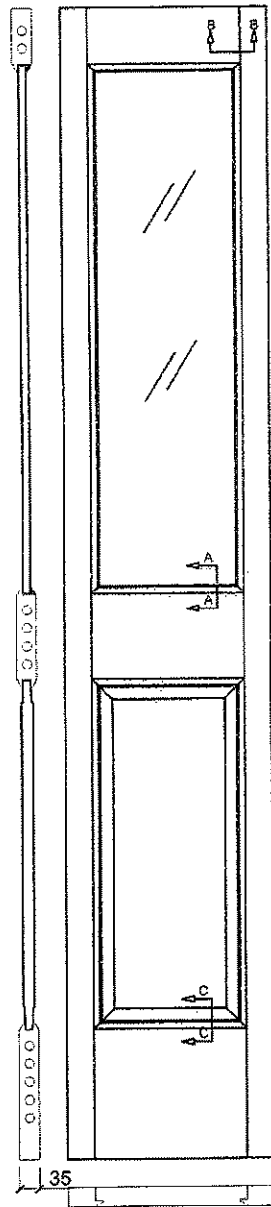

# SUMMIT HALF PANEL HALF LITE

9 - 7/8	251mm	47.5	155.5	47.5
	254mm	47.5	159	47.5
11 - 7/8	302mm	47.5	206	47.5
	305mm	47.5	210	47.5
13 - 7/8	352mm	47.5	257	47.5
15 - 7/8	403mm	47.5	308	47.5
17 - 7/8	454mm	47.5	359	47.5

B-B

A-A

C-C

C-C

Dimensions in millimeters

**SUMMIT**  
HALF PANEL HALF LITE

25/08/2016

New Products Development Department

B-B

A-A

C-C

C-C

Dimensions in millimeters

**SUMMIT**  
HALF PANEL HALF LITE

25/08/2016

premium quality doors  
New Products Development Department