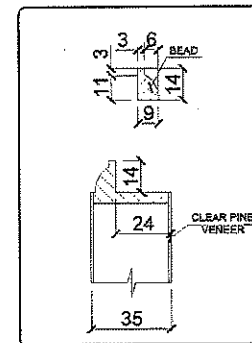

# SUMMIT HALF PANEL HALF LITE

9 - 7/8	251mm	47.5	155.5	47.5
	254mm	47.5	159	47.5
11 - 7/8	302mm	47.5	206	47.5
	305mm	47.5	210	47.5
13 - 7/8	352mm	47.5	257	47.5
15 - 7/8	403mm	47.5	308	47.5
17 - 7/8	454mm	47.5	359	47.5

B-B

A-A

C-C

C-C

Dimensions in millimeters

**SUMMIT**  
HALF PANEL HALF LITE

25/08/2016

New Products Development Department

B-B

A-A

C-C

C-C

Dimensions in millimeters

**SUMMIT**  
HALF PANEL HALF LITE

25/08/2016

premium quality doors  
New Products Development Department