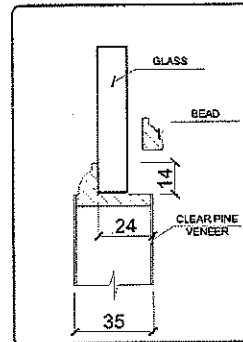

# SUMMIT HALF PANEL HALF LITE

9 - 7/8	251mm	47.5	155.5	47.5
	254mm	47.5	159	47.5
11 - 7/8	302mm	47.5	206	47.5
	305mm	47.5	210	47.5
13 - 7/8	352mm	47.5	257	47.5
15 - 7/8	403mm	47.5	308	47.5
17 - 7/8	454mm	47.5	359	47.5

B-B

A-A

C-C

C-C

Dimensions in millimeters

**SUMMIT**  
HALF PANEL HALF LITE

25/08/2016

New Products Development Department

B-B

A-A

C-C

C-C

Dimensions in millimeters

**SUMMIT**  
HALF PANEL HALF LITE

25/08/2016

premium quality doors  
New Products Development Department