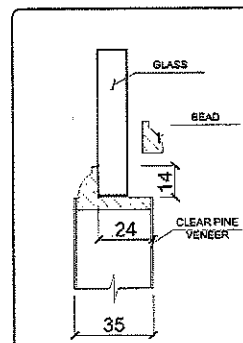

B-B

A-A

C-C

C-C

Dimensions in millimeters

**SUMMIT**  
HALF PANEL HALF LITE

25/08/2016

New Products Development Department

# SUMMIT HALF PANEL HALF LITE

9 - 7/8	251mm	47.5	155.5	47.5
	254mm	47.5	159	47.5
11 - 7/8	302mm	47.5	206	47.5
	305mm	47.5	210	47.5
13 - 7/8	352mm	47.5	257	47.5
15 - 7/8	403mm	47.5	308	47.5
17 - 7/8	454mm	47.5	359	47.5

B-B

A-A

C-C

C-C

Dimensions in millimeters

**SUMMIT**  
HALF PANEL HALF LITE

25/08/2016

premium quality doors  
New Products Development Department