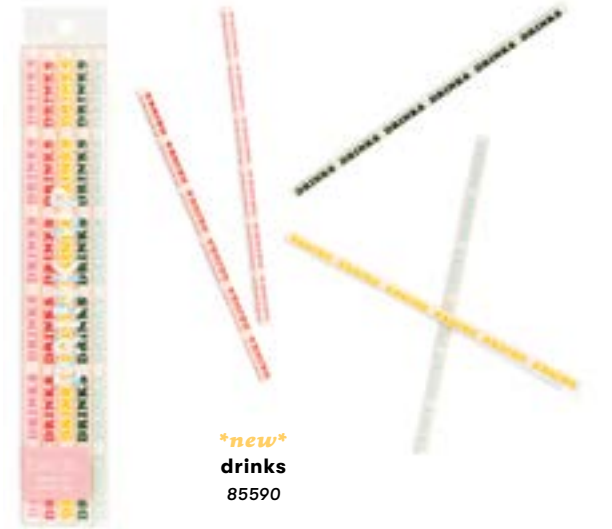

DRINK UP STRAW SET

new
drinks
85590

TOO CHILL TO SPILL DRINK SLEEVES

dimensions
• 4 in. x 3.75 in

materials
• metallic jersey bonded neoprene

packaging
• double marketing insert/backer card with holographic printing

features

- woven embroidered patch
- fits a standard sized 12 oz. can
- bottoms up! and ban.do logo on the bottom

TOO COLD TO HOLD DRINK SLEEVE SET

dimensions
• 4 in. x 3.75 in

materials
• jersey bonded neoprene

packaging
• double marketing insert/backer card with holographic printing

features

- set of 2
- fits a standard sized 12 oz. can
- bottoms up! and ban.do logo on the bottom

DRINK UP STRAW SET

dimensions
• 10.1 in. x 0.27 in.

materials
• infused acrylic

packaging
• packaged in an acetate tuckbox with wrap-around marketing sticker

features

- set of 5
- hand wash only
- not microwave safe
- bpa, lead, phthalate-free