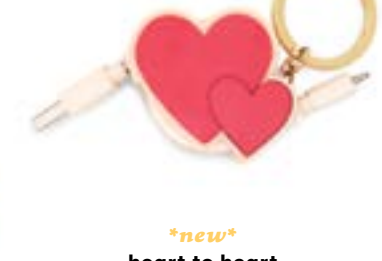

new
heart to heart
85010

GLITTER BOMB PHONE CASE

dimensions
• varied

materials

- double-walled hard plastic
- silicone bumper
- non-toxic liquid

packaging

- packaged in a cute tuck box with an acetate window on front and back

features

- fits iphone 6, 7, 8
- fits iphone 7+, x (colorwheel only)
- floating metallic glitter in assorted shapes
- ban.do logo on back

RETRACTABLE CHARGING CORD

dimensions
• 31.5 in.

materials

- silicone and hard plastic body
- ABS plastic 8-pin and usb housing
- metal hardware

packaging

- packaged in an acetate tuckbox with wrap-around marketing sticker

features

- 8-pin to USB 2.0 flat charging cord
- MFI apple certified
- compatible with ipod touch, iphone 6/6s/6+/6s+/7/7+/se/8/8+/x, ipad air/air2/mini 2/3/4/pro
- abs plastic 8-pin and usb ends
- keychain with lobster clasp and branded split ring