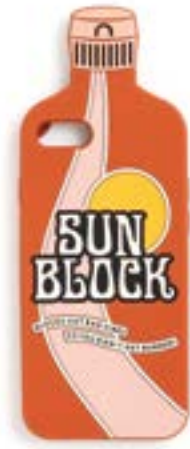

new
sunblock
83414