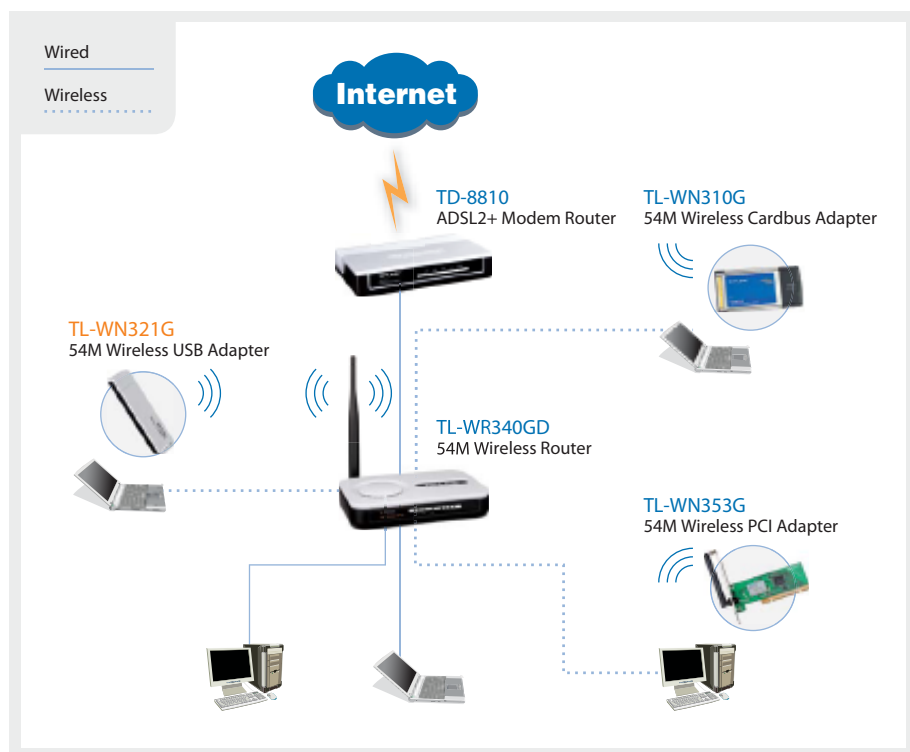

Specifications:

Standards	IEEE 802.11g IEEE 802.11b
Interface	A-type USB 2.0 Connector
Wireless Signal Rates	11g: 54/48/36/24/12/9/6 Mbps (Auto -Sensing)
With Automatic Fallback	11b: 11/5.5/2/1 Mbps (Auto -Sensing)
Frequency Range	2.4-2.4835GHz
Wireless Transmit Power	15dBm(typical)
Modulation Type	DBPSK, DQPSK OFDM, CCK
Receiver Sensitivity	54M: -68dBm@10% PER 11M: -85dBm@8% PER 6M: -88dBm@10% PER 1M: -90dBm@8% PER
Antenna Type	Internal Omni Directional, 0dBi
Wireless Security	64/128 bit WEP, WPA/WPA2, WPA-PSK/WPA2-PSK (TKIP/AES)
Media Access Control	CSMA/CA with ACK
Range	Indoors up to 100m, outdoors up to 300m. (Standard transmission distance, it is limited in different environment.)
Certifications	CE, FCC
Operating Temperature	0°C~40°C (32°F~104°F)
Storage Temperature	-40°C~70°C (-40°F~158°F)
Relative Humidity	10% ~ 90%, non condensation
Storage Humidity	5%~95% non-condensing
Dimensions	3.4x0.9x0.4(in.), 86.5x24x10(mm)

Diagram:

Features:

- USB 2.0, portable and flexible
- Supports Ad-Hoc/Infrastructure modes
- Provides soft AP Mode, and PSP connection*
- Supports 54/48/36/24/18/12/9/6Mbps or 11/5.5/2/1Mbps data transfer rates
- Supports 64/128/152 strength WEP encryptions, as well as WPA/WPA2 and WPA-PSK/WPA2-PSK encryptions and mechanisms
- Supports Windows 2000, XP, Vista
- Provides simple configuration and supervisor program

* PSP connection is supported by Windows 2000, XP only.

Package:

- 54M Wireless USB Adapter TL-WN321G
- 100cm USB Extension Cable
- Quick Setup Guide
- Resource CD, including:
  - TL-WN321G Wireless Client Utility and Drivers
  - User Guide
  - Other Helpful Information

Related Products:

- 54M Wireless Router TL-WR340GD
- 54M Wireless Cardbus Adapter TL-WN353GD
- ADSL2+ Modem Router TD-8810

Specifications are subject to change without notice. TP-LINK is a registered trademark of TP-LINK Technologies Co., Ltd. Other brands and product names are trademarks or registered trademarks of their respective holders. No part of the specifications may be reproduced in any form or by any means or used to make any derivative such as translation, transformation, or adaptation without permission from TP-LINK Technologies Co., Ltd.