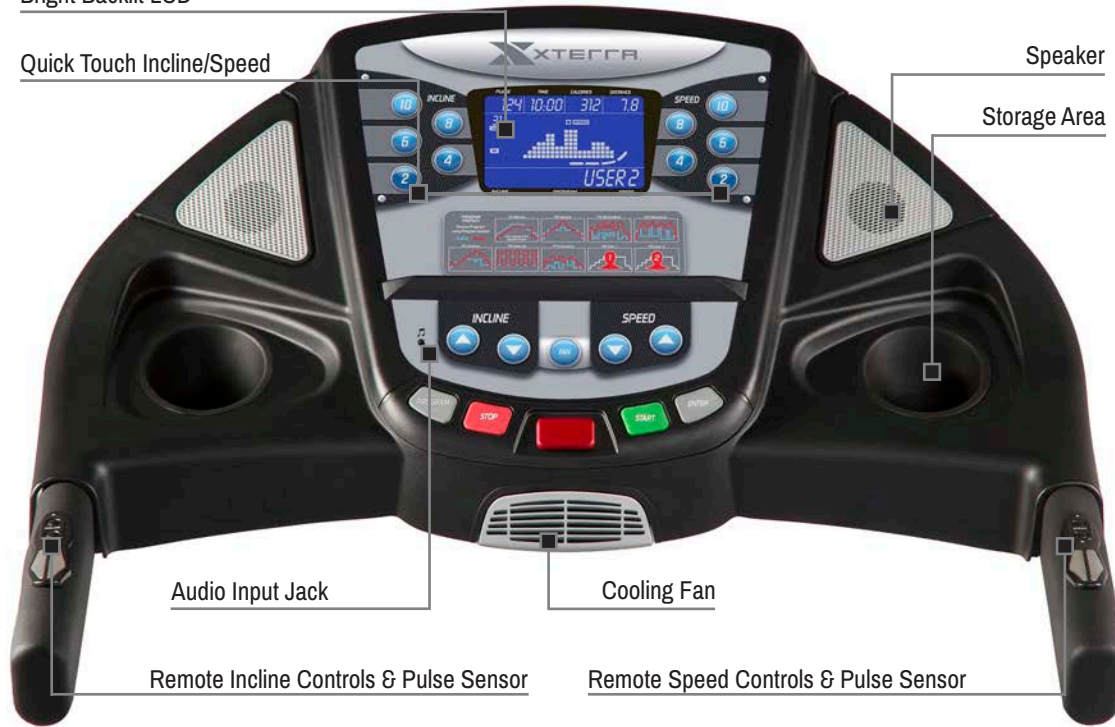

TRAIL RACER TR3.0 TREADMILL

Aspiration is the source of success. The route to the realization of your goals lies in the proper equipment. In the new XTERRA Fitness Trail Racer 3.0, you'll find everything you need to make your way across the finish line.

This stylish, sturdy treadmill was designed to keep you working out longer by keeping you comfortable. The XTRA Soft Cushioned Deck minimizes impact and thereby reduces the stress on your joints. The remote controls are conveniently located on the handlebars to make adjustments to speed and incline easier. When the workout is through, simply fold it up with the Lift Assist Storage System. It is perfect for any room.

The path to victory takes many twists and turns, and the XTERRA Fitness Trail Racer 3.0 is specially designed so that you'll be fit to tackle whatever may come.

Bright Backlit LCD

Quick Touch Incline/Speed

Speaker

Storage Area

Audio Input Jack

Cooling Fan

Remote Incline Controls & Pulse Sensor

Remote Speed Controls & Pulse Sensor

EQUIPMENT SPECIFICATIONS

CONSOLE	14 cm Blue Backlit LCD
PROGRAMS	Manual, 6 Preset, 2 User
HEART RATE	Contact
SPEED/INCLINE	0.5 - 10 MPH / 0 - 10%
DRIVE MOTOR	2.25 CHP
BELT	2.0-ply Duraweave
DECK SIZE	51 x 140 cm
REMOTE CONTROLS	Speed & Incline
QUICK TOUCH KEYS	Speed & Incline
FRAME DESIGN	Foldup w/ Lift Assist Storage
CUSHIONING	XTRA Soft Cushioning
ROLLERS	6 cm
DIMENSIONS	183 x 89 x 137 cm
PRODUCT WEIGHT	94 kg
MAX USER WEIGHT	135 kg
WARRANTY	Lifetime: Frame & Motor 1 Years: Deck 1 Year: Parts 1 Year: In-Home Labor