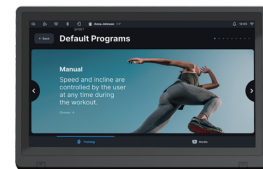

CONNECT TO THIRD PARTY APPS VIA BLUETOOTH FTMS