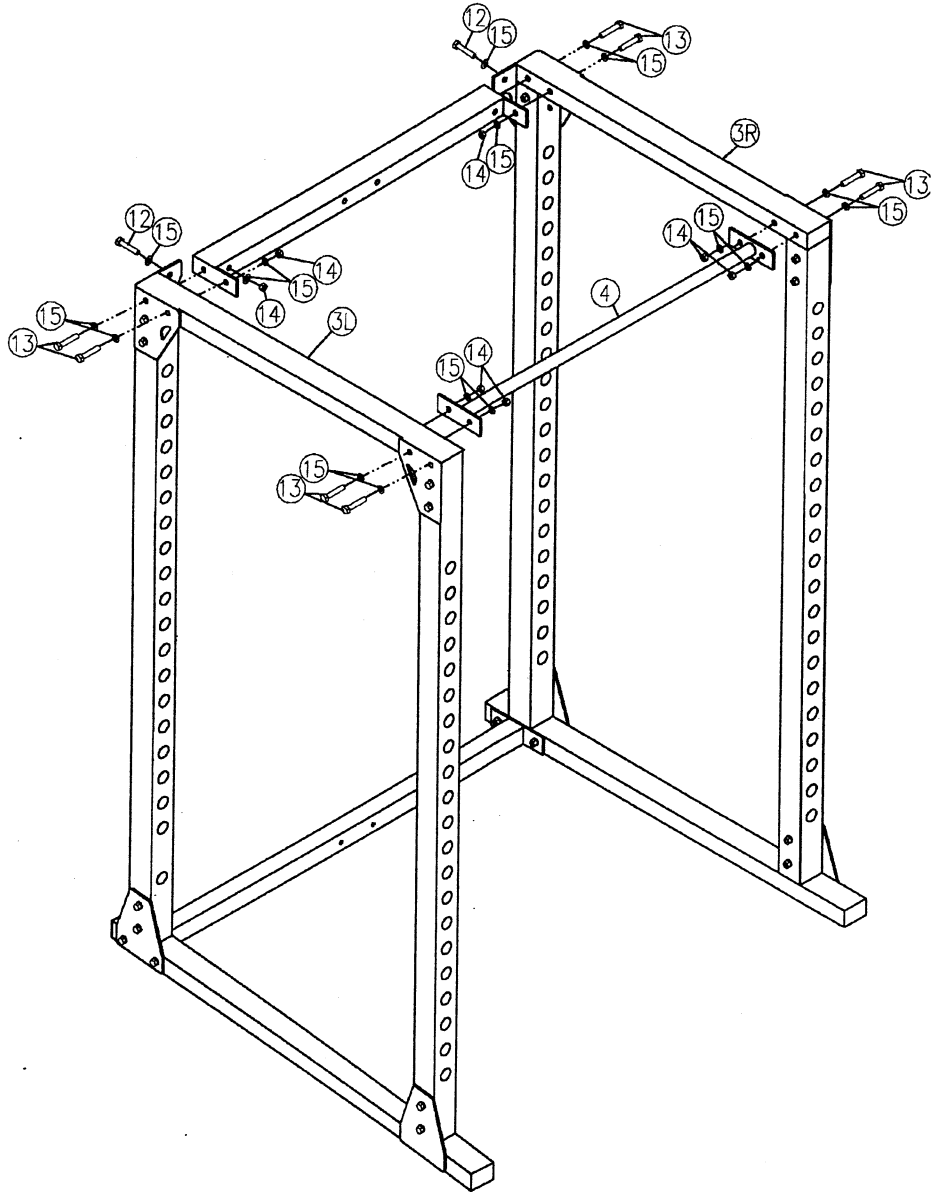

## GPR378 PART LIST

NO.	NAMES	QTY.
1	BACK UPRIGHT	2
2	FRONT UPRIGHT	2
3	SIDE TOP FRAME	2
4	CHIN UP BAR	1
5	REAR TOP FRAME	1
6	SIDE BOTTOM FRAME	1
7	REAR BOTTOM FRAME	1
8	SAFETY CATCH	2
9	LIFT OFF	2
10	RING PIN 5/16"dia.×1 3/4" Length	2
11	RING PIN 3/8"dia.×1 3/4" Length	2
12	HEX HEAD BOLT 1/2"×4" PART.THR	20
13	HEX HEAD BOLT 1/2"×4 1/8" PART.THR	10
14	1/2"NYLON LOCK NUT	30
15	1/2" WASHER	60
16	END CAP 3"×2"	6
17	ROUND END CAP 1 1/4"dia.	4

**STEP 1**

**STEP 2**

STEP 3

STEP 4

STEP 5