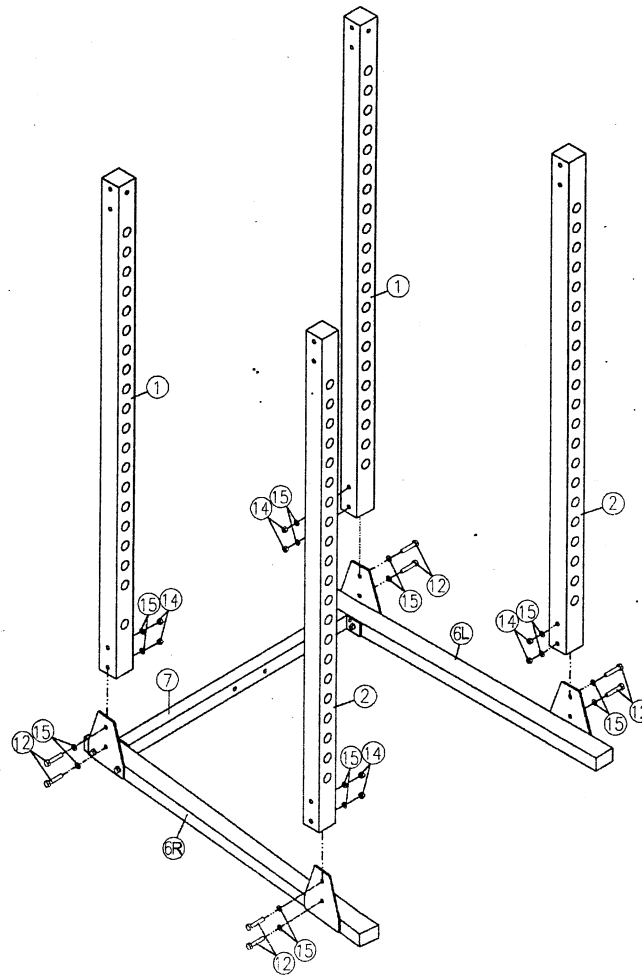

# GPR378 EXPLODED DIAGRAM

## GPR378 PART LIST

NO.	NAMES	QTY.
1	BACK UPRIGHT	2
2	FRONT UPRIGHT	2
3	SIDE TOP FRAME	2
4	CHIN UP BAR	1
5	REAR TOP FRAME	1
6	SIDE BOTTOM FRAME	1
7	REAR BOTTOM FRAME	1
8	SAFETY CATCH	2
9	LIFT OFF	2
10	RING PIN 5/16"dia.×1 3/4" Length	2
11	RING PIN 3/8"dia.×1 3/4" Length	2
12	HEX HEAD BOLT 1/2"×4" PART.THR	20
13	HEX HEAD BOLT 1/2"×4 1/8" PART.THR	10
14	1/2"NYLON LOCK NUT	30
15	1/2" WASHER	60
16	END CAP 3"×2"	6
17	ROUND END CAP 1 1/4"dia.	4

**STEP 1**

**STEP 2**

STEP 3

STEP 4

STEP 5