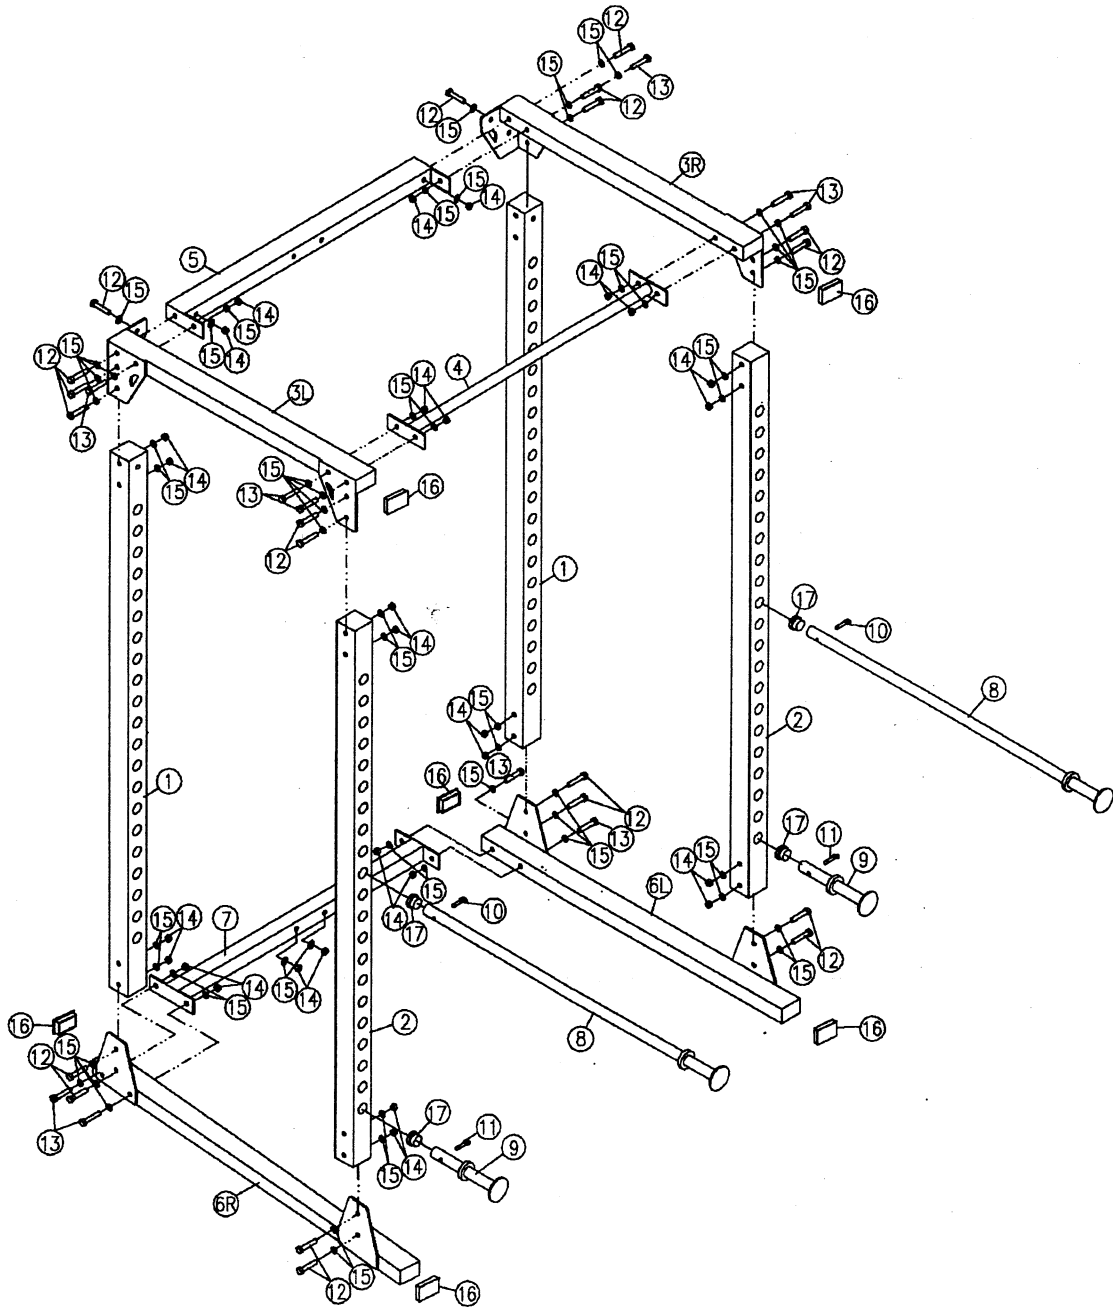

## **GPR378**

# GPR378 EXPLODED DIAGRAM

## GPR378 PART LIST

NO.	NAMES	QTY.
1	BACK UPRIGHT	2
2	FRONT UPRIGHT	2
3	SIDE TOP FRAME	2
4	CHIN UP BAR	1
5	REAR TOP FRAME	1
6	SIDE BOTTOM FRAME	1
7	REAR BOTTOM FRAME	1
8	SAFETY CATCH	2
9	LIFT OFF	2
10	RING PIN 5/16"dia.×1 3/4" Length	2
11	RING PIN 3/8"dia.×1 3/4" Length	2
12	HEX HEAD BOLT 1/2"×4" PART.THR	20
13	HEX HEAD BOLT 1/2"×4 1/8" PART.THR	10
14	1/2"NYLON LOCK NUT	30
15	1/2" WASHER	60
16	END CAP 3"×2"	6
17	ROUND END CAP 1 1/4"dia.	4