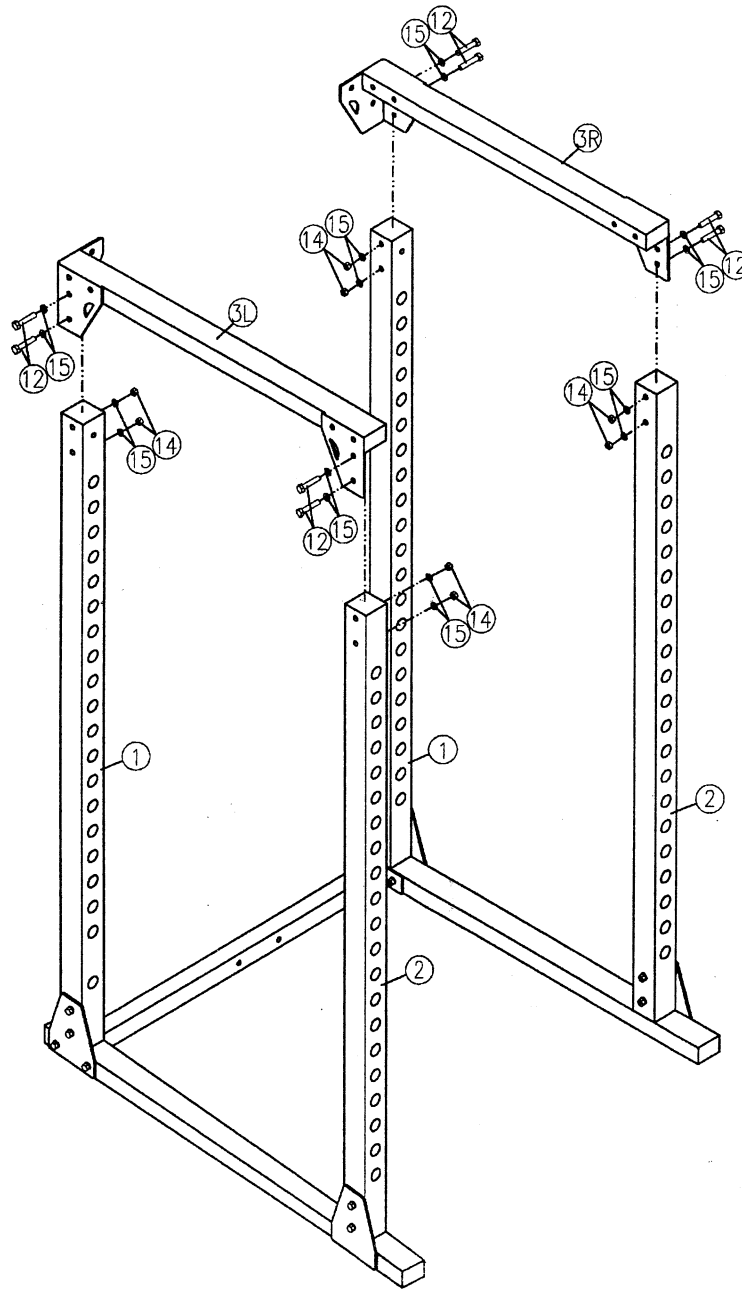

# GPR378 EXPLODED DIAGRAM

## GPR378 PART LIST

NO.	NAMES	QTY.
1	BACK UPRIGHT	2
2	FRONT UPRIGHT	2
3	SIDE TOP FRAME	2
4	CHIN UP BAR	1
5	REAR TOP FRAME	1
6	SIDE BOTTOM FRAME	1
7	REAR BOTTOM FRAME	1
8	SAFETY CATCH	2
9	LIFT OFF	2
10	RING PIN 5/16"dia.×1 3/4" Length	2
11	RING PIN 3/8"dia.×1 3/4" Length	2
12	HEX HEAD BOLT 1/2"×4" PART.THR	20
13	HEX HEAD BOLT 1/2"×4 1/8" PART.THR	10
14	1/2"NYLON LOCK NUT	30
15	1/2" WASHER	60
16	END CAP 3"×2"	6
17	ROUND END CAP 1 1/4"dia.	4

**STEP 1**

**STEP 2**

STEP 3

STEP 4

STEP 5