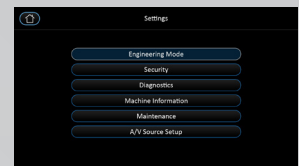

Tablet-friendly reading rack

Adjustable fan angle

Easy-touch control buttons

USB charging port

3.5mm headphone audio jack

SCREEN MIRRORING Using the same Wi-Fi connection as the bike, the user can mirror their phone's screen to the console – now you can watch whatever you want!*

INTERNET Easily access online apps for streaming, news, and social media on the touchscreen.

DISPLAY The system provides 3 different viewing modes (Simple, Track, Dashboard) to fine tune your workout experience.