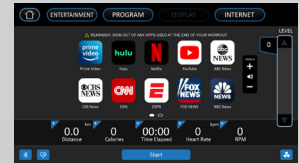

Tablet-friendly reading rack

Adjustable fan angle

Easy-touch control buttons

USB charging port

3.5mm headphone audio jack

SCREEN MIRRORING Using the same Wi-Fi connection as the bike, the user can mirror their phone's screen to the console – now you can watch whatever you want!*

INTERNET Easily access online apps for streaming, news, and social media on the touchscreen.

DISPLAY The system provides 3 different viewing modes (Simple, Track, Dashboard) to fine tune your workout experience.