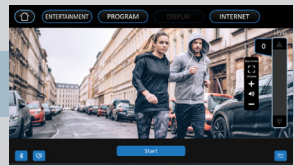

CU800ENT UPRIGHT BIKE

ENTERTAINMENT CONSOLE

FEATURES:

-  15.6" TOUCHSCREEN
-  SCREEN MIRRORING
-  CABLE TV
-  STREAMING APPS
-  NEWS APPS
-  SOCIAL MEDIA APPS
-  USB CHARGING PORT

Designed on the solid CU800 platform, the CU800ENT incorporates touchscreen technology on a large 15.6" entertainment display. Users can screen mirror from their phone so they can watch whatever they want. Pre-loaded apps also give users the ability to stay entertained with popular streaming, news, and social media content. And if that isn't enough, the facility can enable the ability to watch cable TV through an HDMI and cable box connection. From the 40 levels of resistance and numerous program options to the extra-smooth ride and heavy-duty feel, the CU800ENT has everything you could want in an upright bike.

CU800ENT UPRIGHT BIKE

- Large 15.6" touchscreen with screen mirroring*, TV, and streaming/news/social media apps
- 3 different workout display modes give users a variety of workout feedback
- Padded ergonomic seat with fore/aft/up/down adjustments provide extra comfort and a customizable fit
- Oversized foot pedals with fast latching system
- 40 levels of resistance to satisfy the needs of beginners or advanced exercisers
- Contact and telemetric heart rate options to help keep clients in their effective training zone
- Adjustable cooling fan and USB charging port enhances the user's experience

Tablet-friendly reading rack

Adjustable fan angle

Easy-touch control buttons

USB charging port

3.5mm headphone audio jack

SCREEN MIRRORING Using the same Wi-Fi connection as the bike, the user can mirror their phone's screen to the console – now you can watch whatever you want!*

INTERNET Easily access online apps for streaming, news, and social media on the touchscreen.

DISPLAY The system provides 3 different viewing modes (Simple, Track, Dashboard) to fine tune your workout experience.