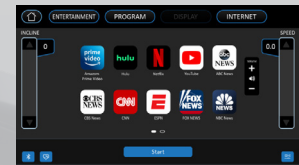

INTERNET Easily access online apps for streaming, news, and social media on the touchscreen.

DISPLAY The system provides 3 different viewing modes (Simple, Track, Dashboard) to fine tune your workout experience.