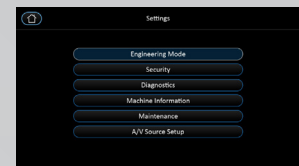

SETTINGS The console is fully configurable with in-depth console settings. Customize workout information, perform diagnostics and maintenance, change default language, update software, and more.