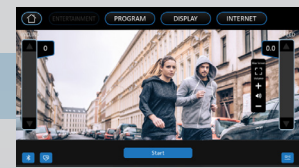

SCREEN MIRRORING Using the same Wi-Fi connection as the treadmill, the user can mirror their phone's screen to the console – now you can watch whatever you want!*