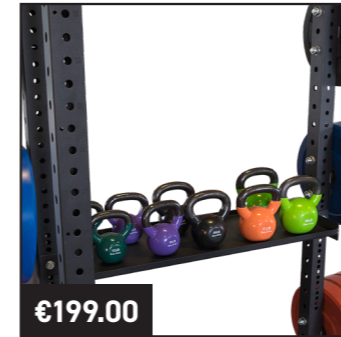

SPRSS
Strap Safeties

€199.00

SPRST
Storage Tray

€95.00

SPRTB
Dual T-Bar Row

€95.00

SR-BHV
Vertical Bar Storage

€35.00