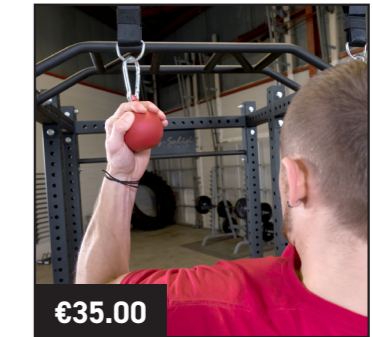

SPRSS
Strap Safeties

€199.00

SPRST
Storage Tray

€95.00

SPRTB
Dual T-Bar Row

€95.00

SR-BHV
Vertical Bar Storage

€35.00