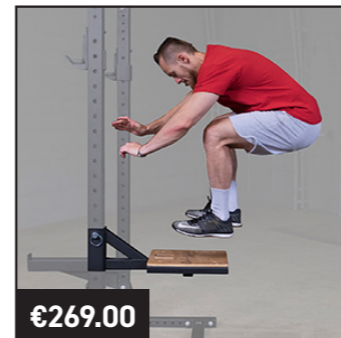

SR-CB
Cannon Ball Grips

€269.00

SR-MGC
Multi Grip Chin-Up (2x)

€760.00

SR-REB
Rebounder

€209.00

SR-SBH
Stability Ball Holder

€269.00