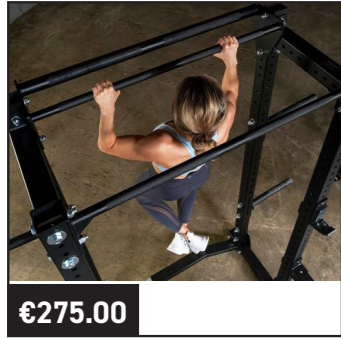

SPR500/SPR1000 OPTIONS

€275.00