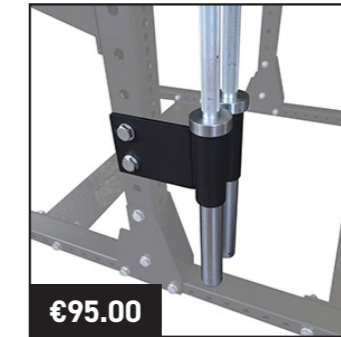

SPRSS
Strap Safeties

€199.00

SPRST
Storage Tray

€95.00

SPRTB
Dual T-Bar Row

€95.00

SR-BHV
Vertical Bar Storage

€35.00