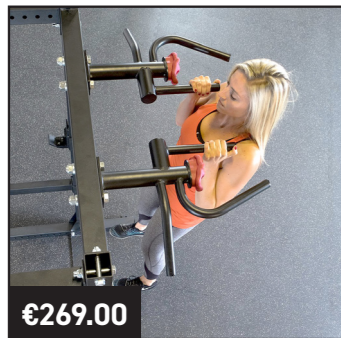

SPRMB
Monkey Bar

€269.00

SR-MGC
Multi Grip Chin-Up (2x)