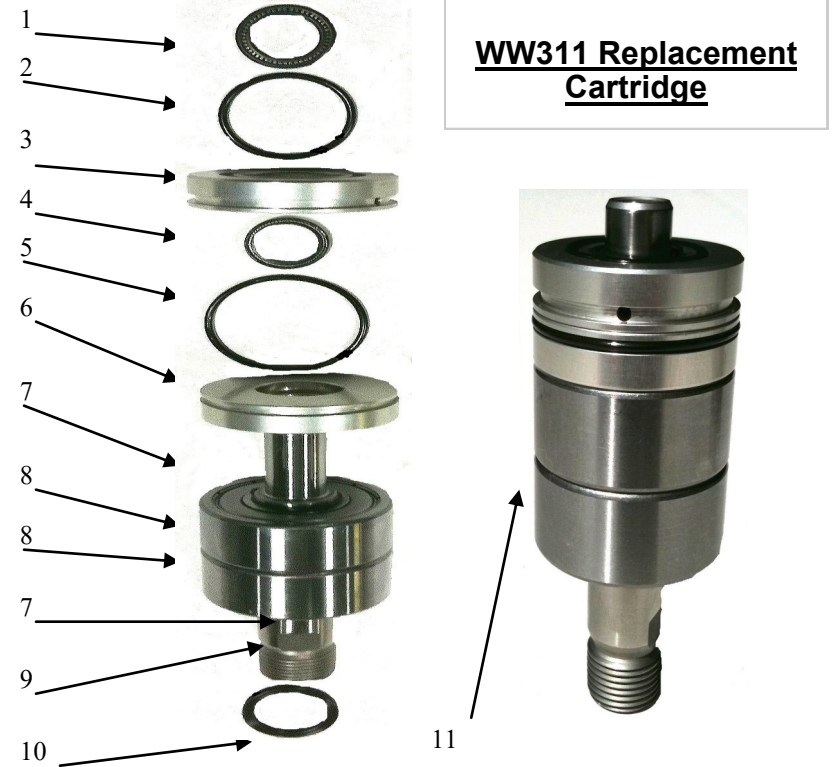

## M500

1	WW104	Male Socket	4	11	WW501	Tee	1
2	WW107S	Trigger Gun	1	12	WW5122	Handle Bracket	1
3	WW109	Grip	1	13	WW5413	Wheel Bracket	4
4	WW110	Handle	1	14	UC414WW	3" Caster	4
5	WW5150	Hose	1	15	MM5636	Cover 49"x 25"	1
6	WW113	Clevis Pin-long	1	16	MM5635	Spray Bar	2
6a	MM113	Clevis Pin-short	2	17	WW301	Spray Tips 2502	2
7	WW5118	Quick Pin in Clevis Pin	3	18	WW400-3/8	Adapter spray bar-swivel	2
8	WW5151	Lower Hose	2	19	MM3116	Clip & Rivet	32
9	WW118	Female Plug	3	20	MM127	Brush	1
10	WW312	Swivel Assembly	2	OPT	MS2	SS Sleeves for Spray Bar	

## Series 3 Swivel Assembly

**WW311 Replacement Cartridge**

1	WW131	Main Seal	1	6	UC232L-3	Lower Gland	1
2	WW130	Static O-Ring, upper	1	7	WW137	Snap Ring	1
3	UC232-3	Upper Gland Plate	1	8	WW138	Bearing	2
4	WW133	Secondary Seal	1	9	WW136	Rotor Shaft	1
5	WW134-3	Static O-Ring, lower	1	10	WW142-3	Quad Seal	1
				11	WW311	Instant Quick Change Cartridge	1