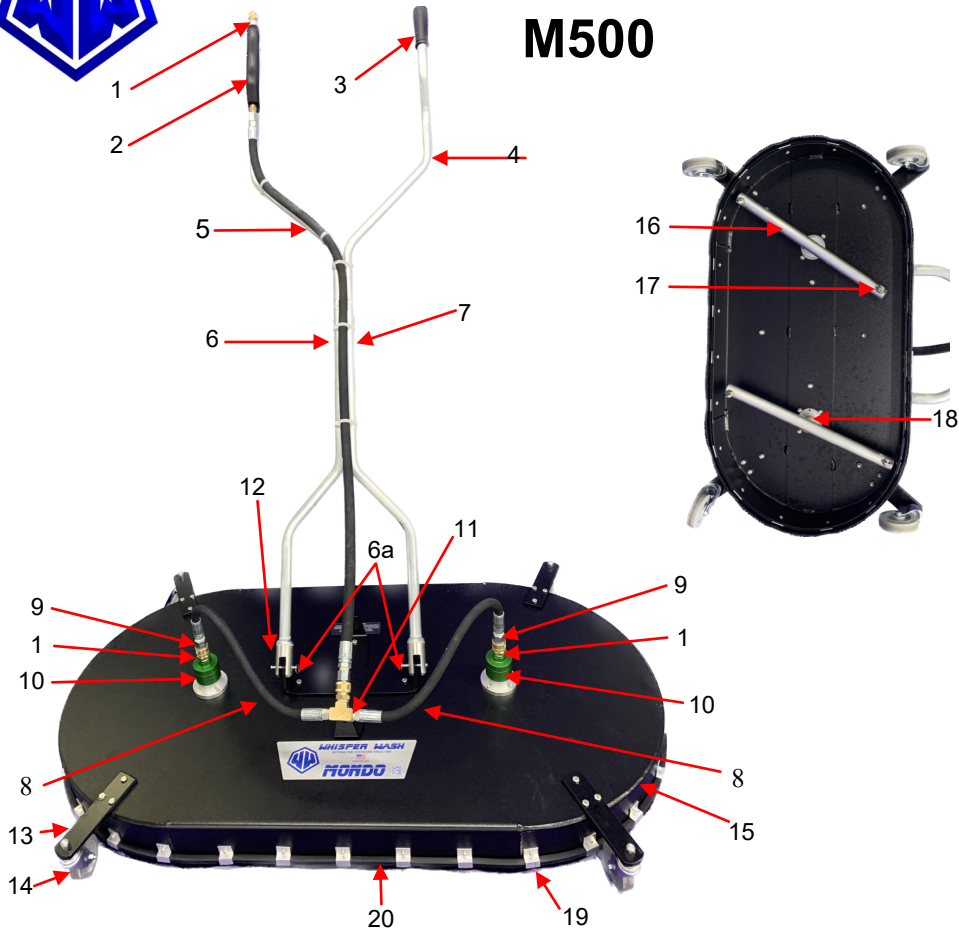

## M500

1	WW104	Male Socket	4	11	WW501	Tee	1
2	WW107S	Trigger Gun	1	12	WW5122	Handle Bracket	1
3	WW109	Grip	1	13	WW5413	Wheel Bracket	4
4	WW110	Handle	1	14	UC414WW	3" Caster	4
5	WW5150	Hose	1	15	MM5636	Cover 49"x 25"	1
6	WW113	Clevis Pin-long	1	16	MM5635	Spray Bar	2
6a	MM113	Clevis Pin-short	2	17	WW301	Spray Tips 2502	2
7	WW5118	Quick Pin in Clevis Pin	3	18	WW400-3/8	Adapter spray bar-swivel	2
8	WW5151	Lower Hose	2	19	MM3116	Clip & Rivet	32
9	WW118	Female Plug	3	20	MM127	Brush	1
10	WW312	Swivel Assembly	2	OPT	MS2	SS Sleeves for Spray Bar	

## Series 3 Swivel Assembly

**WW311 Replacement Cartridge**

1	WW131	Main Seal	1	6	UC232L-3	Lower Gland	1
2	WW130	Static O-Ring, upper	1	7	WW137	Snap Ring	1
3	UC232-3	Upper Gland Plate	1	8	WW138	Bearing	2
4	WW133	Secondary Seal	1	9	WW136	Rotor Shaft	1
5	WW134-3	Static O-Ring, lower	1	10	WW142-3	Quad Seal	1
				11	WW311	Instant Quick Change Cartridge	1