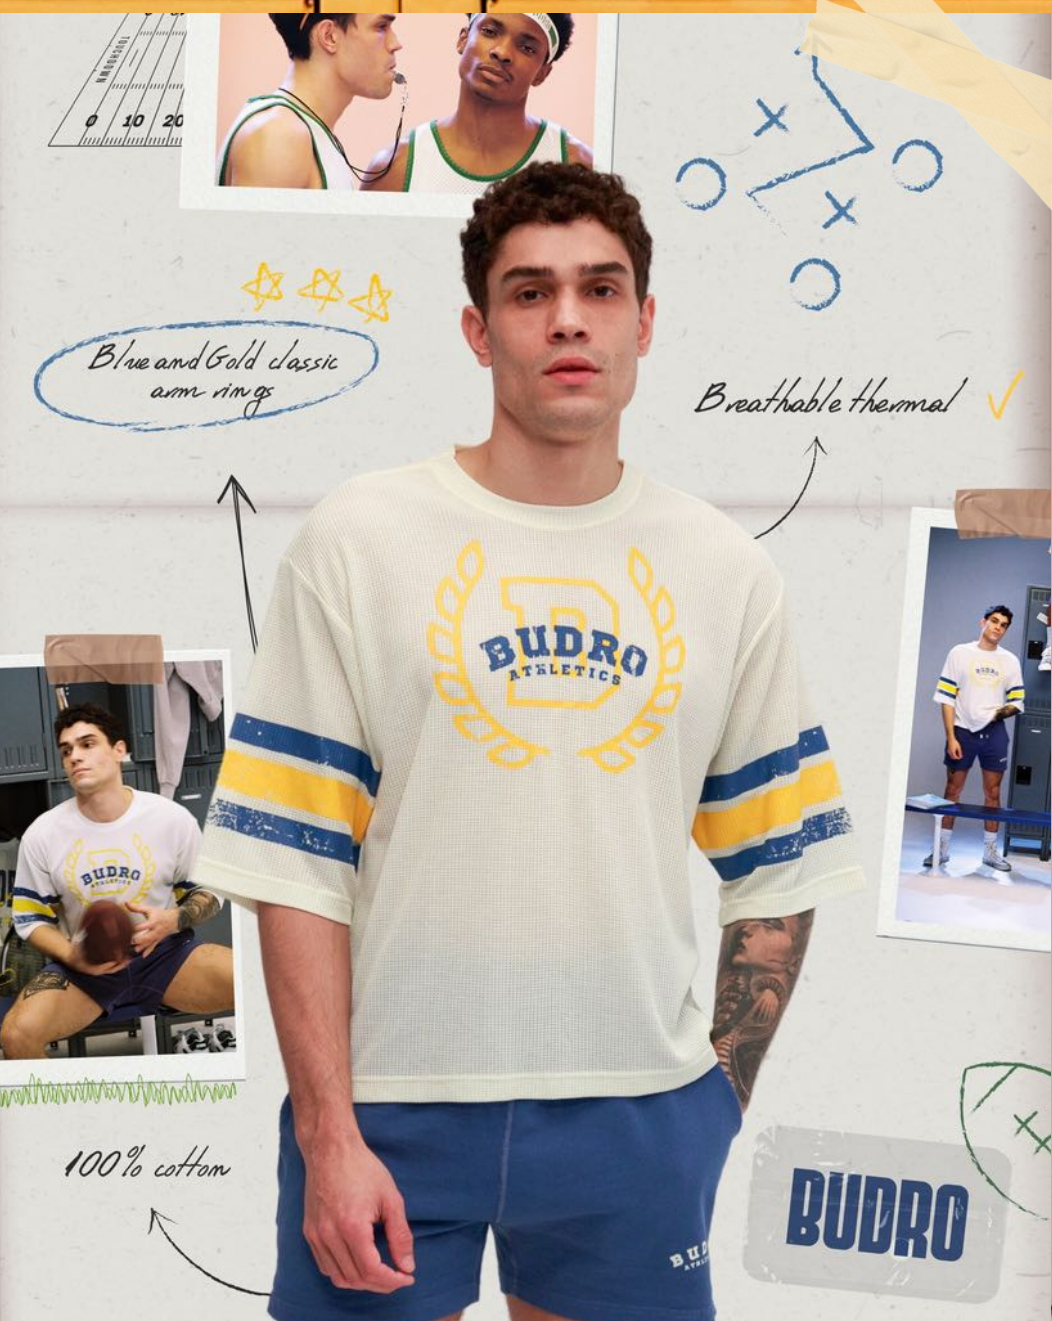

BUDRO

SPRING SIZING

WARMUP CUT OFF	XS	S	M	L	XL
CHEST	19.00	20.00	21.00	22.00	23.00
HPS BODY	24.00	25.00	26.00	27.00	28.00
SHOULDER	7.62	8.00	8.38	8.75	9.12

MODELS ARE WEARING MEDIUM

WARMUP SHORT	XS	S	M	L	XL
WAIST	11.50	12.50	13.50	14.50	15.50
INSEAM	4.50	4.50	4.50	4.50	4.50
OUTSEAM	13.00	14.00	15.00	16.00	17.00

RECRUIT CREW	XS	S	M	L	XL
CHEST	24.00	25.00	26.00	27.00	28.00
HPS BODY	23.00	24.00	25.00	26.00	27.00
SLEEVE	20.00	20.50	21.00	21.50	22.00

STANDARD TEE	XS	S	M	L	XL
CHEST	22.50	23.50	24.50	25.50	26.50
HPS BODY	24.00	25.00	26.00	27.00	28.00
SLEEVE	7.25	7.50	7.75	8.00	8.25

MODELS ARE WEARING MEDIUM

PRACTICE JERSEY	XS	S	M	L	XL
CHEST	20.00	21.00	22.00	23.00	24.00
FRONT BODY	23.50	24.50	25.50	26.50	27.50
BACK BODY	24.75	25.75	26.75	28.75	8.25

PRACTICE SHORT	XS	S	M	L	XL
WAIST	14.00	15.00	16.00	17.00	18.00
INSEAM	5.25	5.25	5.25	5.25	5.25
OUTSEAM	15.50	16.00	16.50	17.00	17.50