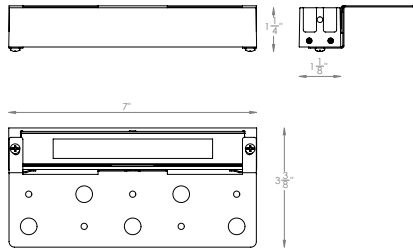

HARDSCAPE LED LIGHT

7872

Fixture Type:

Catalog Number:

Project: _____

Location: _____

PRODUCT DESCRIPTION

Striking and Dramatic. COLORSCAPING Hardscape luminaires illuminate an outdoor kitchen, bar, or a stone wall in living color. Innovative, easy-to-use, color-changing Hardscape installs easily into permanent stone or granite locations. Live your life in color. Colors merge into an inventive stylish aesthetic to create your very own customized lighting experience. Hardscape also includes patented quick release serviceability for eye-catching illumination.

FEATURES

- Each fixture can be individually controlled
- Fixtures can be grouped and controlled together
- Fixtures contain discrete, warm, and a cool white LEDs for full tunability
- Fixtures can generate tens of thousands of different colors
- Automations can be stored and recalled for holiday or other celebratory lighting scenes
- Fixtures from multiple transformers can be controlled as a single group in the app
- Integrators can control the fixtures using industry standard DMX 512
- The colorscaping transformer allows for installation growth - each transformer supports one or two legacy landscape lighting circuits in addition to the color scaping fixtures
- Paint your landscaping and home using light
- Schedule your landscape lighting based on sunrise and sunset in your location
- RGBWW Color Changing Fixture: R / G / B / 2700K-6500K

SPECIFICATIONS

Input: 15VAC (Colorscaping Smart Transformer is required)
Power: 7W / 10VA
Brightness: White: 400
Red: 125
Green: 270
Blue: 60
Beam Angle: 100°
CRI: 85
Rated Life: 50,000 hours

ORDERING NUMBER

	Color Temp	Finish
7872 7" Hardscape	CS Color Changing	BK Black on Aluminum BZ Bronze on Aluminum BBR Bronze on Brass

7872-_____

Example: **7872-CSBZ**

waclighting.com
Phone (800) 526.2588
Fax (800) 526.2585

Headquarters/Eastern Distribution Center
44 Harbor Park Drive
Port Washington, NY 11050

Central Distribution Center
1600 Distribution Ct
Lithia Springs, GA 30122

Western Distribution Center
1750 Archibald Avenue
Ontario, CA 91761