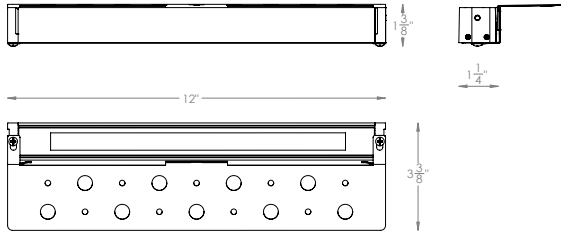

Western Distribution Center
1750 Archibald Avenue
Ontario, CA 91761

HARDSCAPE LED LIGHT

7822

Fixture Type:

Catalog Number:

Project: _____

Location: _____

PRODUCT DESCRIPTION