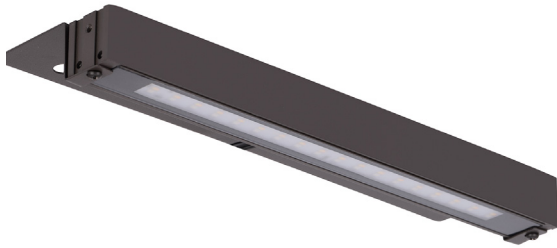

HARDSCAPE LED LIGHT

7822

Fixture Type:

Catalog Number:

Project: _____

Location: _____

PRODUCT DESCRIPTION

Striking and Dramatic. COLORSCAPING Hardscape luminaires illuminate an outdoor kitchen, bar, or a stone wall in living color. Innovative, easy-to-use, color-changing Hardscape installs easily into permanent stone or granite locations. Live your life in color. Colors merge into an inventive stylish aesthetic to create your very own customized lighting experience. Hardscape also includes patented quick release serviceability for eye-catching illumination.

FEATURES

- Each fixture can be individually controlled
- Fixtures can be grouped and controlled together
- Fixtures contain discrete, warm, and a cool white LEDs for full tunability
- Fixtures can generate tens of thousands of different colors
- Automations can be stored and recalled for holiday or other celebratory lighting scenes
- Fixtures from multiple transformers can be controlled as a single group in the app
- Integrators can control the fixtures using industry standard DMX 512
- The color scaping transformer allows for installation growth - each transformer supports one or two legacy landscape lighting circuits in addition to the color scaping fixtures
- Paint your landscaping and home using light
- Schedule your landscape lighting based on sunrise and sunset in your location
- RGBWW Color Changing Fixture: R / G / B / 2700K-6500K

SPECIFICATIONS

Input: 15VAC (Colorscaping Smart Transformer is required)
Power: 14W / 21VA
Brightness: White: 825
Red: 275
Green: 550
Blue: 120
Beam Angle: 100°
CRI: 85
Rated Life: 50,000 hours

ORDERING NUMBER

		Color Temp	Finish
7822	12" Hardscape	CS Color Changing	BK Black on Aluminum BZ Bronze on Aluminum BBR Bronze on Brass

7822-_____

Example: **7822-CSBZ**

wacighting.com
Phone (800) 526.2588
Fax (800) 526.2585

Headquarters/Eastern Distribution Center
44 Harbor Park Drive
Port Washington, NY 11050

Central Distribution Center
1600 Distribution Ct
Lithia Springs, GA 30122

Western Distribution Center
1750 Archibald Avenue
Ontario, CA 91761