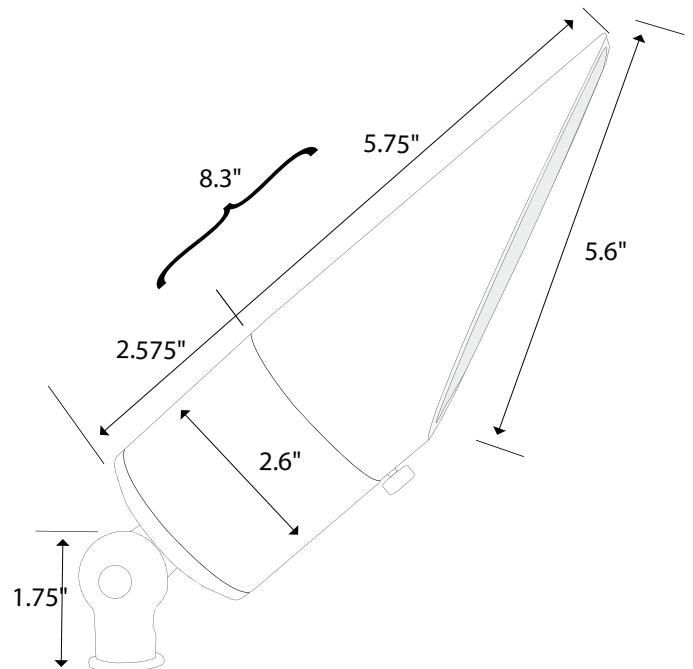

Type:

Model:

**MIRAGE Integrated LED Uplight Fixture**

**SPECIFICATIONS**

**VOLTAGE:**  
12V AC/DC.

**HOUSING:**  
Cast aluminum with removable 3" shroud.  
Optional 6" shroud available.

**FINISH:**  
Architectural bronze. Custom powder coated colors available.

**LENS:**  
Tempered glass.

**MOUNTING:**  
Threaded with 1/2" NPT. Heavy-duty composite stake included. May be mounted into threaded hubs in junction boxes or mounting accessories

**WIRING:**  
Pre-wired with a five-foot pigtail of 18/2 cable.

**WARRANTY:**  
Ten years.

Shown with optional 6" shroud

Optional 6" shroud 489849

The Mirage uplight features an integrated LED source available in 3, 6 or 10 watts. 2700K, 3000K or 5000K options. 25, 40 and 60-degree beam spreads.

**DIMENSIONS:**

With Standard 3" Shroud

With Optional 6" Shroud

LED LAMP SPECIFICATIONS

**LAMP TYPE:**

Integrated LED.

**OPTICS:**

Integral optics providing available beam spreads from 25° to 60°.