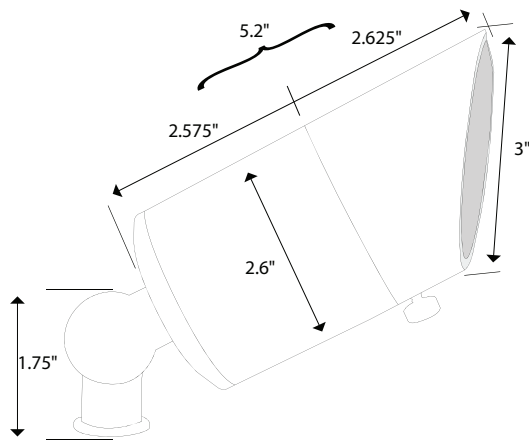

**LENS:**  
Tempered glass.

**MOUNTING:**  
Threaded with 1/2" NPT. Heavy-duty composite stake included. May be mounted into threaded hubs in junction boxes or mounting accessories

**WIRING:**  
Pre-wired with a five-foot pigtail of 18/2 cable.

**WARRANTY:**  
Ten years.

Shown with optional 6" shroud

Optional 6" shroud 489849

The Mirage uplight features an integrated LED source available in 3, 6 or 10 watts. 2700K, 3000K or 5000K options. 25, 40 and 60-degree beam spreads.

**DIMENSIONS:**

With Standard 3" Shroud

With Optional 6" Shroud

LED LAMP SPECIFICATIONS

**LAMP TYPE:**

Integrated LED.

**OPTICS:**

Integral optics providing available beam spreads from 25° to 60°.