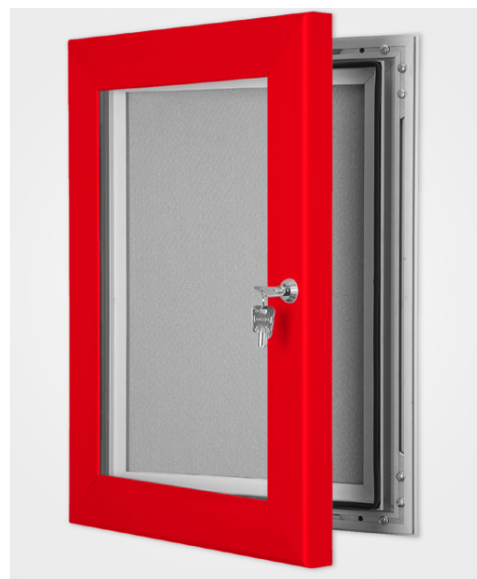

Colour Key Lock Showcase Pinboard

Our Key Lock Pin Boards are lockable and watertight against rainwater making them ideal for outdoor applications. They feature a strong extruded aluminium frame, tough plastic cover and a waterproof seal to protect your printed graphics. The back panel is a felt pin board suitable for a range of media types.

- 45mm wide extruded aluminium frame
- Suitable for external use
- Waterproof seal
- 2mm strong plastic glazing
- Suitable for fixing landscape or portrait
- Available in 15 stock colours
- Door stays
- Key lock
- Grey, blue, red or green felt inner