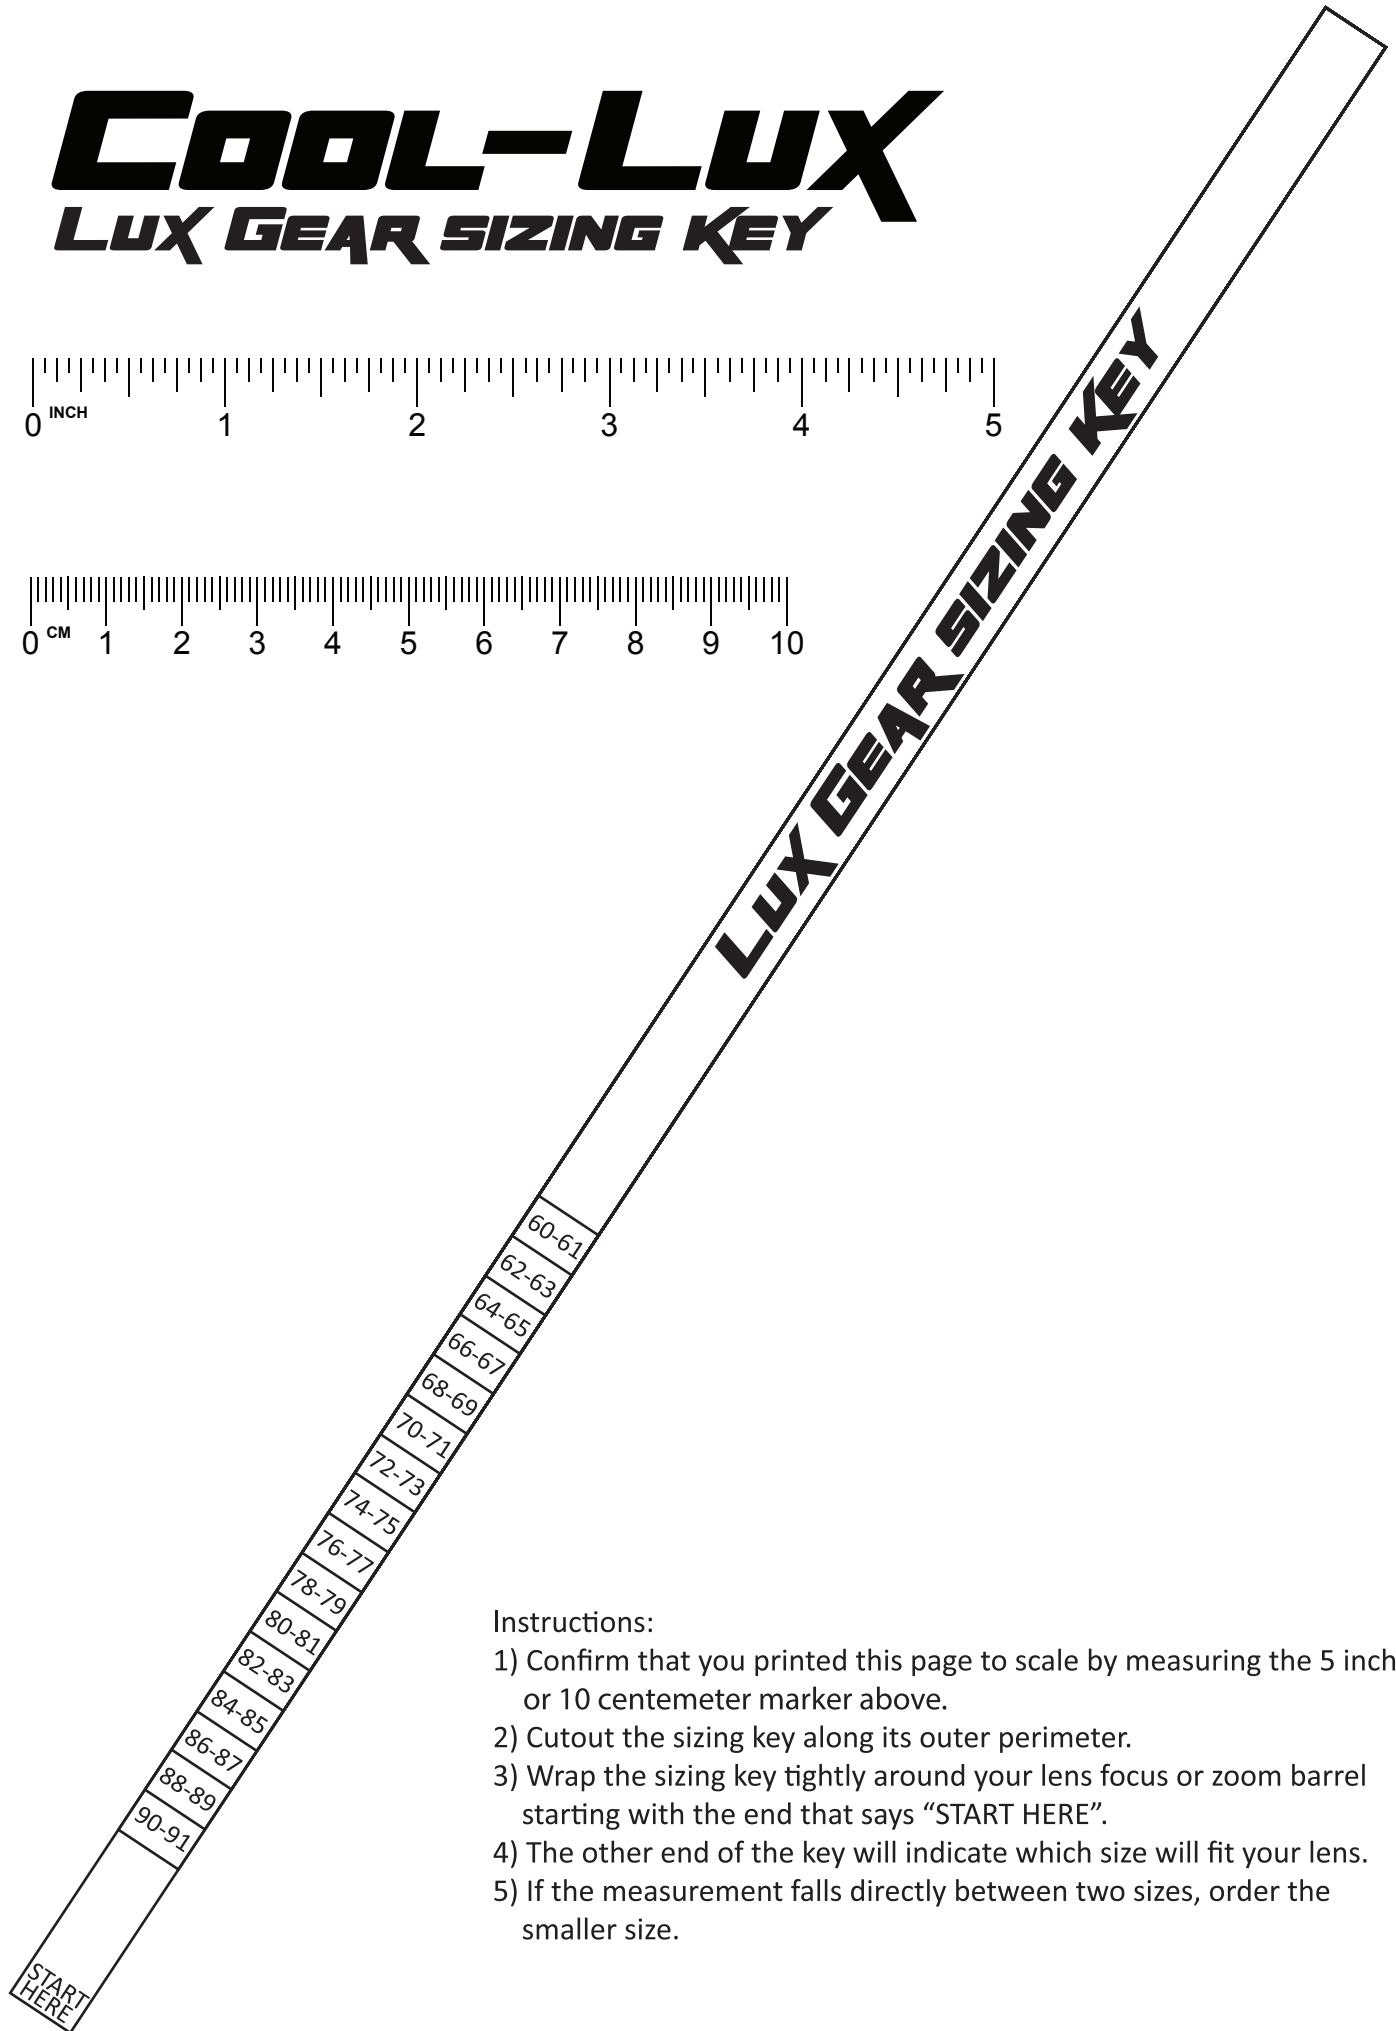

## LUX GEAR SIZING KEY

### Instructions:

- 1) Confirm that you printed this page to scale by measuring the 5 inch or 10 centimeter marker above.
- 2) Cutout the sizing key along its outer perimeter.
- 3) Wrap the sizing key tightly around your lens focus or zoom barrel starting with the end that says "START HERE".
- 4) The other end of the key will indicate which size will fit your lens.
- 5) If the measurement falls directly between two sizes, order the smaller size.