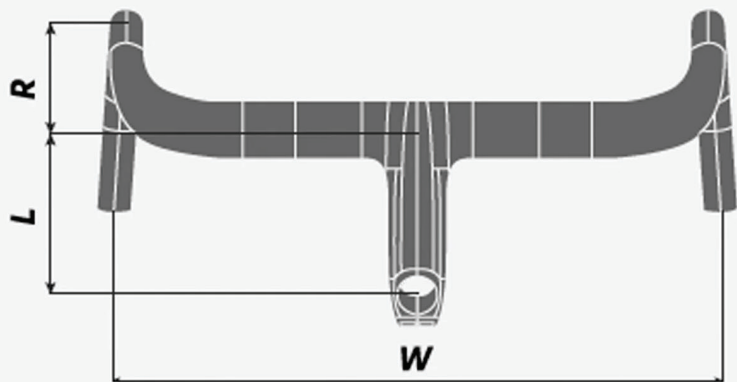

Condor®

		S	SB	M	MB	L	LB	XL	XLB
W	Width	380mm	400mm	410mm	420mm	420mm	440mm	420mm	440mm
L	Length	85mm	85mm	100mm	100mm	115mm	115mm	125mm	125mm
R	Reach	68mm	68mm	70mm	70mm	75mm	75mm	78mm	78mm
D	Drop	127mm	127mm	128mm	128mm	130mm	130mm	132mm	132mm
a	Stem angle	9.5°	9.5°	8.5°	8.5°	8°	8°	7.5°	7.5°