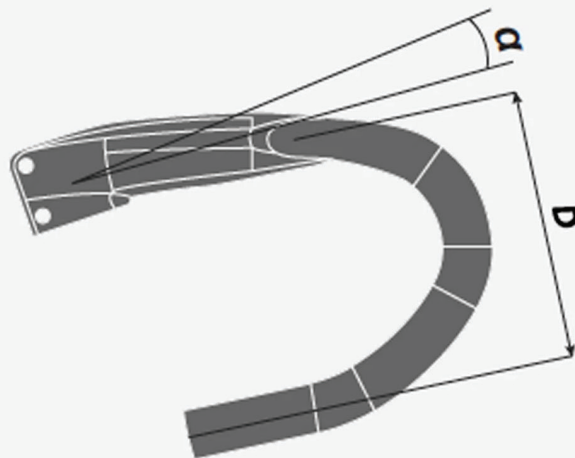

Condor®

		S	SB	M	MB	L	LB	XL	XLB
W	Width	380mm	400mm	410mm	420mm	420mm	440mm	420mm	440mm
L	Length	85mm	85mm	100mm	100mm	115mm	115mm	125mm	125mm
R	Reach	68mm	68mm	70mm	70mm	75mm	75mm	78mm	78mm
D	Drop	127mm	127mm	128mm	128mm	130mm	130mm	132mm	132mm
a	Stem angle	9.5°	9.5°	8.5°	8.5°	8°	8°	7.5°	7.5°