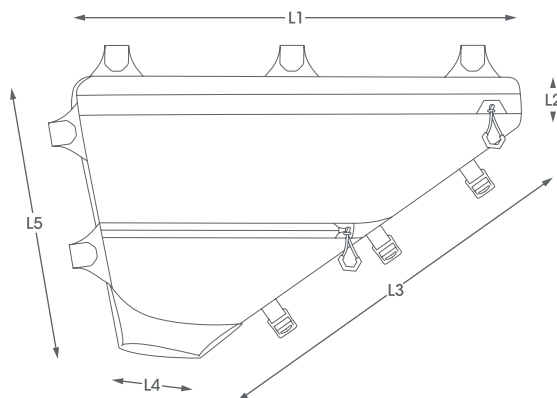

FULL FRAME PACKS

Best for semi-compact frames

FULL FRAME PACK SMALL

Measurements:

L1: 45 cm / 17.7 in

L2: 4 cm / 1.6 in

L3: 40 cm / 15.7 in

L4: 11 cm / 4.3 in

L5: 29 cm / 11.4 in

Front width: 8 cm / 3.1 in

Back width: 6 cm / 2.3 in

FULL FRAME PACK MEDIUM

Measurements:

L1: 50 cm / 19.7 in

L2: 5 cm / 2.0 in

L3: 43 cm / 17.0 in

L4: 13 cm / 5.1 in

L5: 32 cm / 12.6 in

Front width: 8 cm / 3.1 in

Back width: 6 cm / 2.3 in

FULL FRAME PACK LARGE

Measurements:

L1: 53 cm / 21.0 in

L2: 6 cm / 2.4 in

L3: 46 cm / 18.1 in

L4: 14 cm / 5.5 in

L5: 35 cm / 13.8 in

Front width: 8 cm / 3.1 in

Back width: 6 cm / 2.3 in