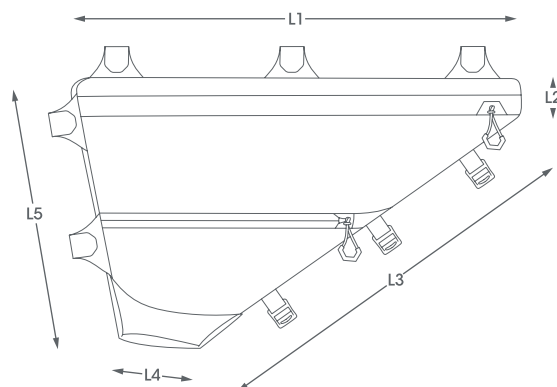

FULL FRAME PACKS

Best for semi-compact frames

FULL FRAME PACK SMALL

Measurements:

L1: 45 cm / 17.7 in

L2: 4 cm / 1.6 in

L3: 40 cm / 15.7 in

L4: 11 cm / 4.3 in

L5: 29 cm / 11.4 in

Front width: 8 cm / 3.1 in

Back width: 6 cm / 2.3 in

FULL FRAME PACK MEDIUM

Measurements:

L1: 50 cm / 19.7 in

L2: 5 cm / 2.0 in

L3: 43 cm / 17.0 in

L4: 13 cm / 5.1 in

L5: 32 cm / 12.6 in

Front width: 8 cm / 3.1 in

Back width: 6 cm / 2.3 in

FULL FRAME PACK LARGE

Measurements:

L1: 53 cm / 21.0 in

L2: 6 cm / 2.4 in

L3: 46 cm / 18.1 in

L4: 14 cm / 5.5 in

L5: 35 cm / 13.8 in

Front width: 8 cm / 3.1 in

Back width: 6 cm / 2.3 in