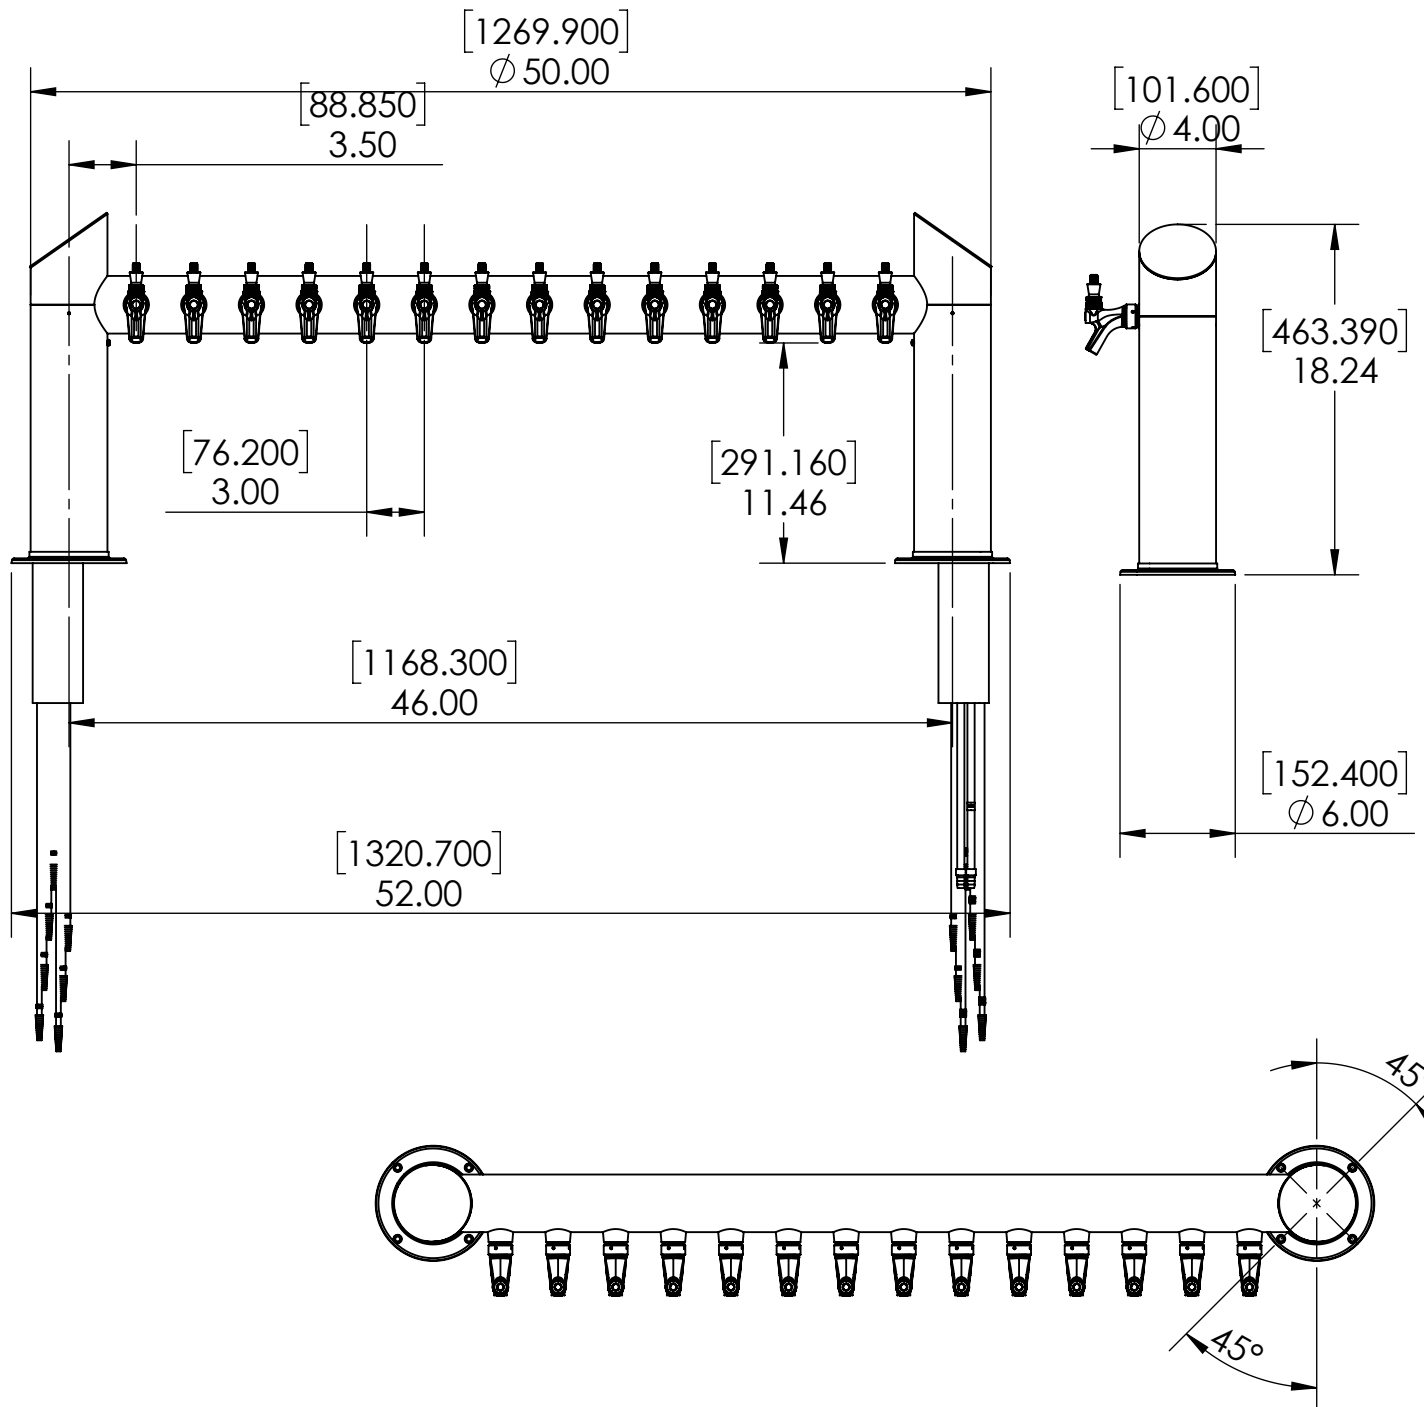

- Made of High Quality Stainless Steel for Durability & Reliability
- 100% Stainless Steel Contact with Beer to Serve Better Tasting
- Modern Look with SS Polished Finish
- Take Your Pouring To Bold New Heights

C1414

SS Polished

Specification

Part Number	No. of Faucets	Finish	Cooling System
C1414	14	SS Polished	Glyco Cold Technology

Product Dimensions:-

Revision # 1 - -
Copyright © 2017 Krome Dispense. All Rights Reserved