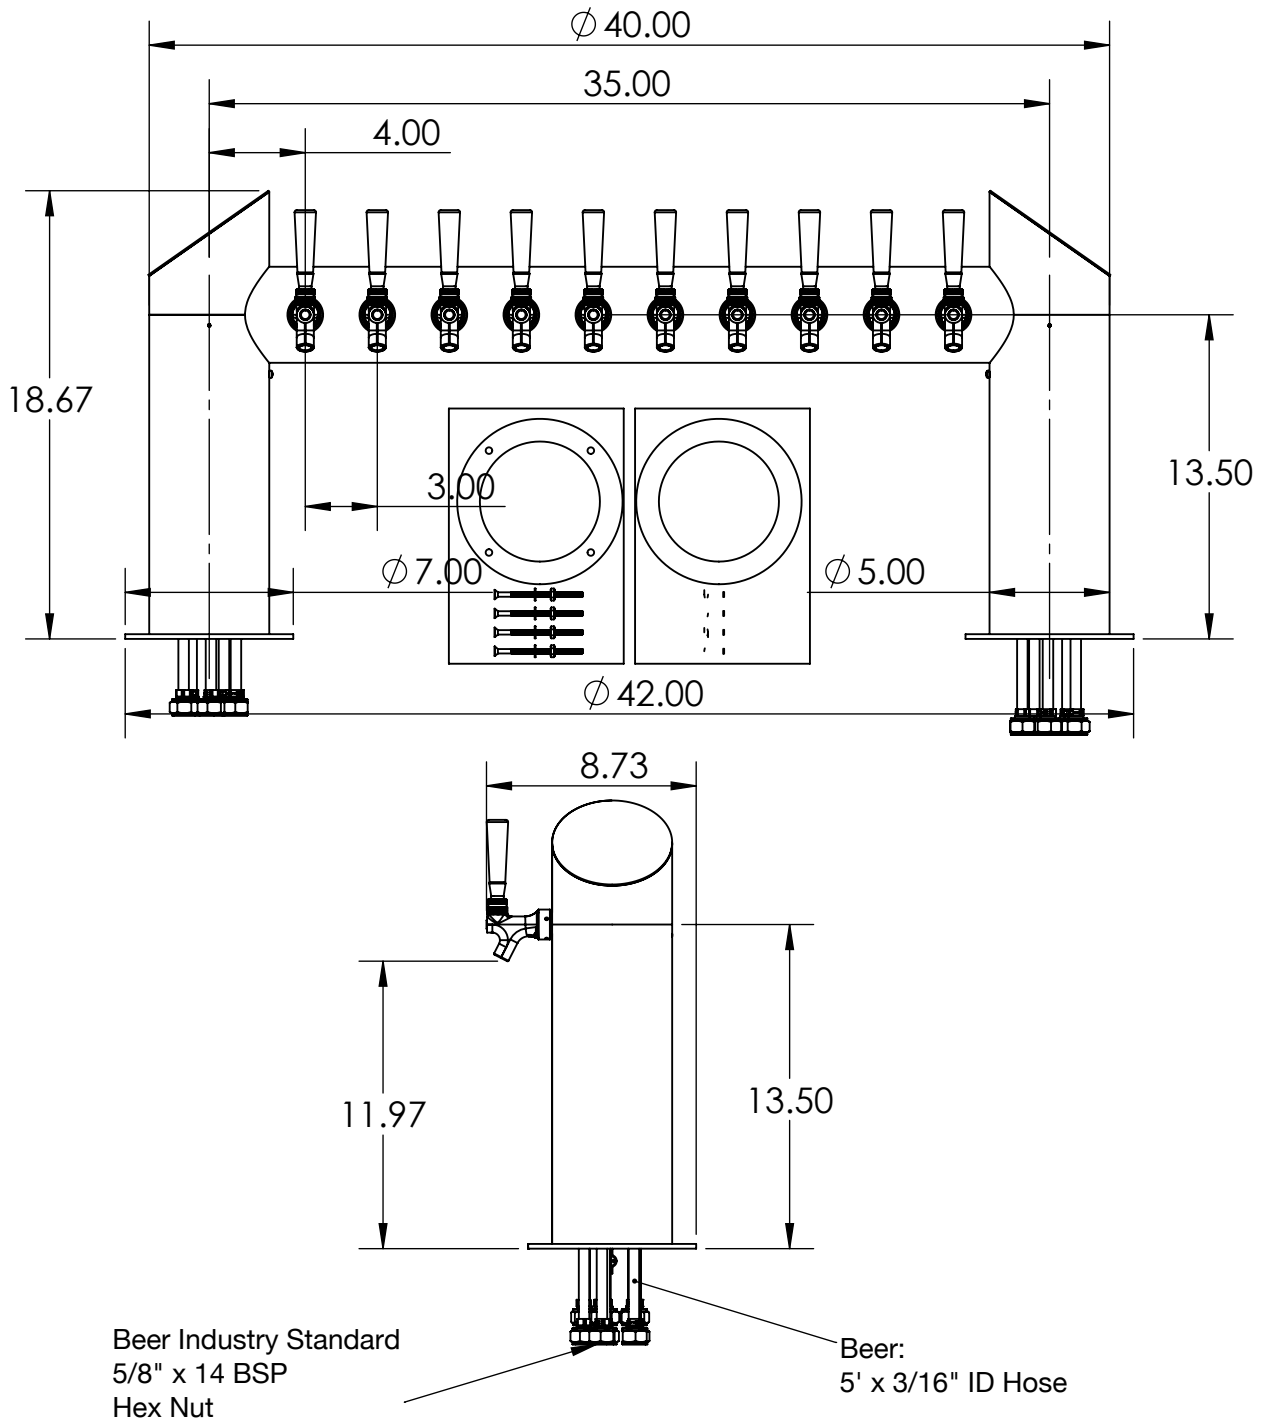

Specification

Part No	No. of Faucets	Finish	Cooling System
C1406	10	SS Polished	Air Cooled
C1410	10	SS Polished	Glyco Cold Technology
C1411	10	Vibrant Gold Finish	Glyco Cold Technology

Product Dimensions:-

Copyright © 2017 Krome Dispense. All Rights Reserved Revision # 1 - -

US & Canada :- +1-678 666 2001

Asia:- +91-9814203010

Krome Dispense reserves the right to make revisions to product specifications without any notice

For most updated specification sheet , go to www.kromedispense.com