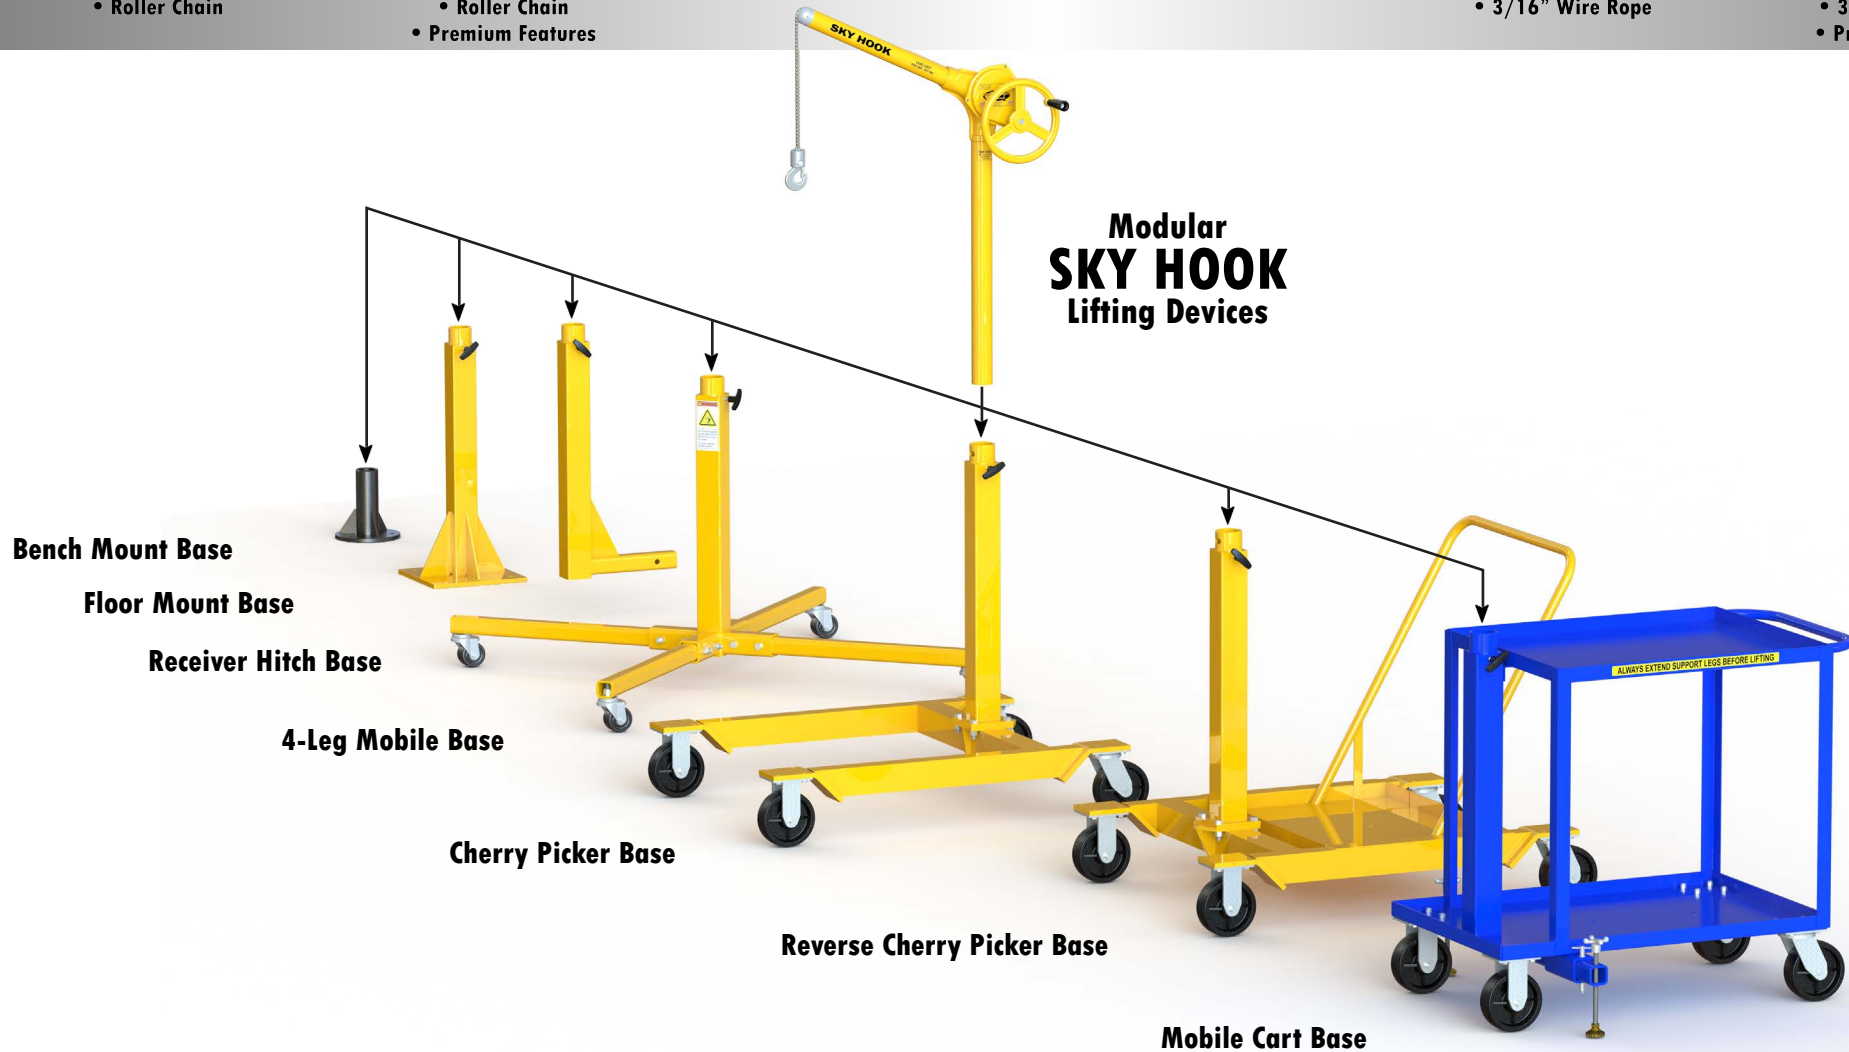

- Lever Operated Friction Brake
- Roller Chain

- LoadLock Clutch Brake
- Roller Chain
- Premium Features

- Lever Operated Friction Brake
- 3/16" Wire Rope

- LoadLock Clutch Brake
- 3/16" Wire Rope
- Premium Features

**Modular  
SKY HOOK  
Lifting Devices**

**Bench Mount Base**

**Floor Mount Base**

**Receiver Hitch Base**

**4-Leg Mobile Base**

**Cherry Picker Base**

**Reverse Cherry Picker Base**

**Mobile Cart Base**

Ergonomic • Lightweight • Portable • Safe • Customizable • Lifts 500 lbs. • One Hand Operation • Lifting Injury Prevention