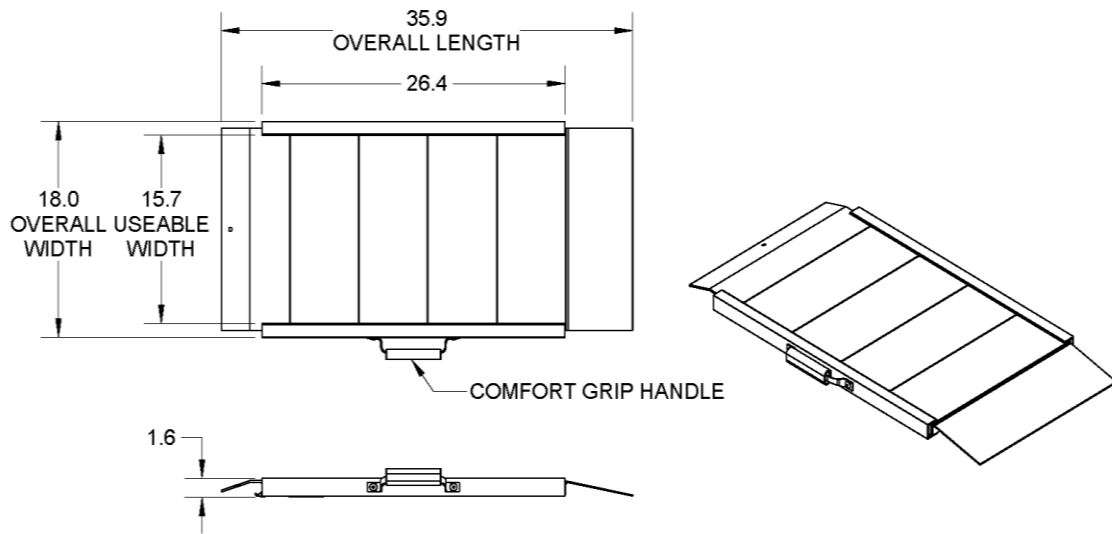

TRAVERSE™ Portable Storage Ramp

Technical Specifications

MODEL	18-IN X 3-FT	18-IN X 4-FT	24-IN X 3-FT	24-IN X 4-FT
OVERALL WIDTH	18.0"	18.0"	24.0"	24.0"
OVERALL HEIGHT	1.6"	1.6"	1.6"	1.6"
OVERALL LENGTH	35.9"	47.9"	35.9"	47.9"
USEABLE WIDTH	15.7"	15.7"	21.7"	21.7"
RATED LOAD (DO NOT EXCEED)	500 lbs.	500 lbs.	500 lbs.	500 lbs.
PRODUCT WEIGHT	9.6 lbs.	12.6 lbs.	11.9 lbs.	15.5 lbs.
WARRANTY	2-Year Limited	2-Year Limited	2-Year Limited	2-Year Limited

Weights and dimensions are approximate and subject to change.
Refer to instruction manual for complete information on rated load and proper usage.

18-IN X 3-FT

18-IN X 4-FT

TRAVERSE™ Portable Storage Ramp Technical Specifications

**24-IN X
3-FT**

**24-IN X
4-FT**