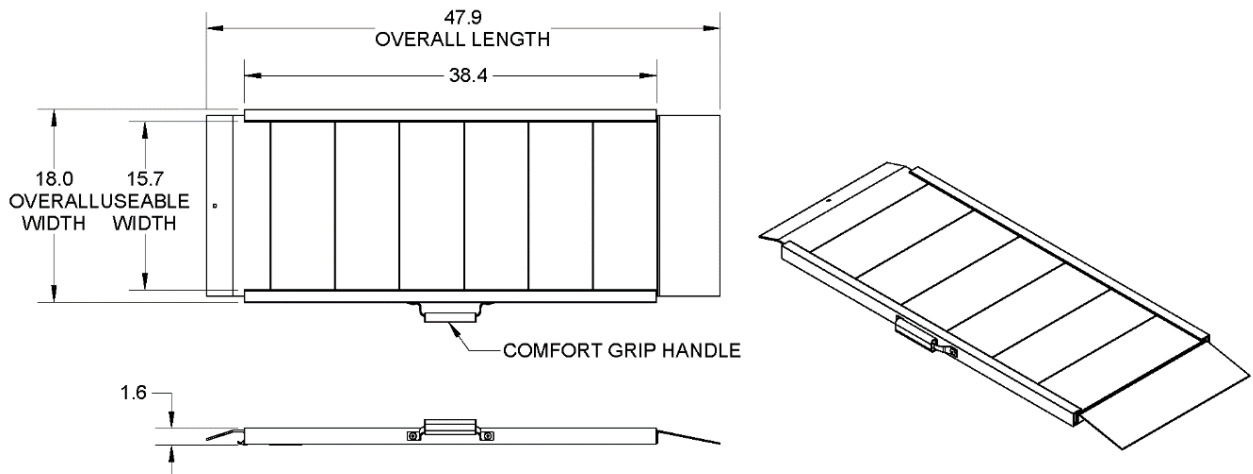

TRAVERSE™ Portable Storage Ramp

Technical Specifications

MODEL	18-IN X 3-FT	18-IN X 4-FT	24-IN X 3-FT	24-IN X 4-FT
OVERALL WIDTH	18.0"	18.0"	24.0"	24.0"
OVERALL HEIGHT	1.6"	1.6"	1.6"	1.6"
OVERALL LENGTH	35.9"	47.9"	35.9"	47.9"
USEABLE WIDTH	15.7"	15.7"	21.7"	21.7"
RATED LOAD (DO NOT EXCEED)	500 lbs.	500 lbs.	500 lbs.	500 lbs.
PRODUCT WEIGHT	9.6 lbs.	12.6 lbs.	11.9 lbs.	15.5 lbs.
WARRANTY	2-Year Limited	2-Year Limited	2-Year Limited	2-Year Limited

Weights and dimensions are approximate and subject to change.
Refer to instruction manual for complete information on rated load and proper usage.

18-IN X 3-FT

18-IN X 4-FT

TRAVERSE™ Portable Storage Ramp Technical Specifications

**24-IN X
3-FT**

**24-IN X
4-FT**