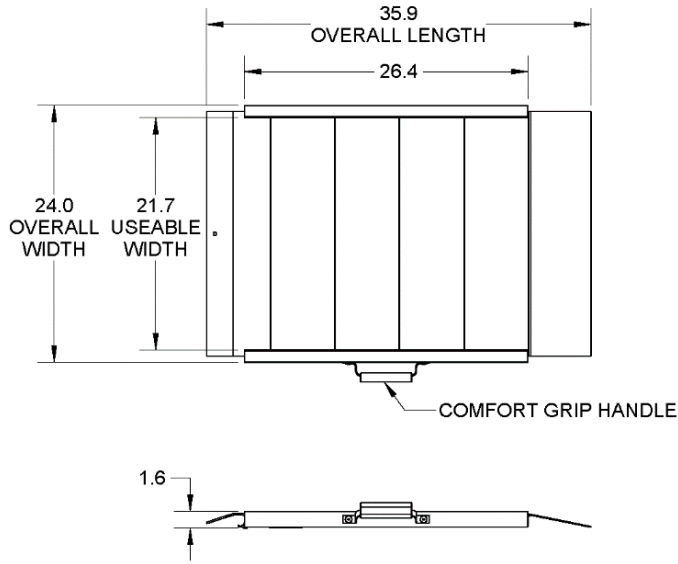

TRAVERSE™ Portable Storage Ramp

Technical Specifications

MODEL	18-IN X 3-FT	18-IN X 4-FT	24-IN X 3-FT	24-IN X 4-FT
OVERALL WIDTH	18.0"	18.0"	24.0"	24.0"
OVERALL HEIGHT	1.6"	1.6"	1.6"	1.6"
OVERALL LENGTH	35.9"	47.9"	35.9"	47.9"
USEABLE WIDTH	15.7"	15.7"	21.7"	21.7"
RATED LOAD (DO NOT EXCEED)	500 lbs.	500 lbs.	500 lbs.	500 lbs.
PRODUCT WEIGHT	9.6 lbs.	12.6 lbs.	11.9 lbs.	15.5 lbs.
WARRANTY	2-Year Limited	2-Year Limited	2-Year Limited	2-Year Limited

Weights and dimensions are approximate and subject to change.
Refer to instruction manual for complete information on rated load and proper usage.

18-IN X 3-FT

18-IN X 4-FT

TRAVERSE™ Portable Storage Ramp Technical Specifications

**24-IN X
3-FT**

**24-IN X
4-FT**