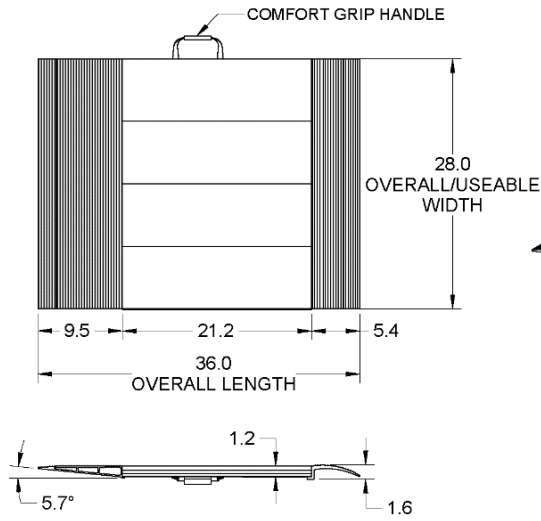

TRAVERSE™ HD Portable Storage Ramp

Technical Specifications

MODEL	21-IN X 3-FT	21-IN X 4-FT	28-IN X 3-FT	28-IN X 4-FT
OVERALL WIDTH	21.0"	21.0"	28.0"	28.0"
OVERALL HEIGHT	1.63"	1.63"	1.63"	1.63"
OVERALL LENGTH	36.0"	48.0"	36.0"	48.0"
RATED LOAD – INDIVIDUAL (DO NOT EXCEED)	1,250 lbs.	1,250 lbs.	1,250 lbs.	1,250 lbs.
RATED LOAD – SET (DO NOT EXCEED)	2,500 lbs.	2,500 lbs.	2,500 lbs.	2,500 lbs.
PRODUCT WEIGHT	20.5 lbs.	25.8 lbs.	27.3 lbs.	34.4 lbs.
WARRANTY	2-Year Limited	2-Year Limited	2-Year Limited	2-Year Limited

Weights and dimensions are approximate and subject to change.
 Refer to instruction manual for complete information on rated load and proper usage.

TRAVERSE™ HD Portable Storage Ramp Technical Specifications

**28-IN X
3-FT**

**28-IN X
4-FT**