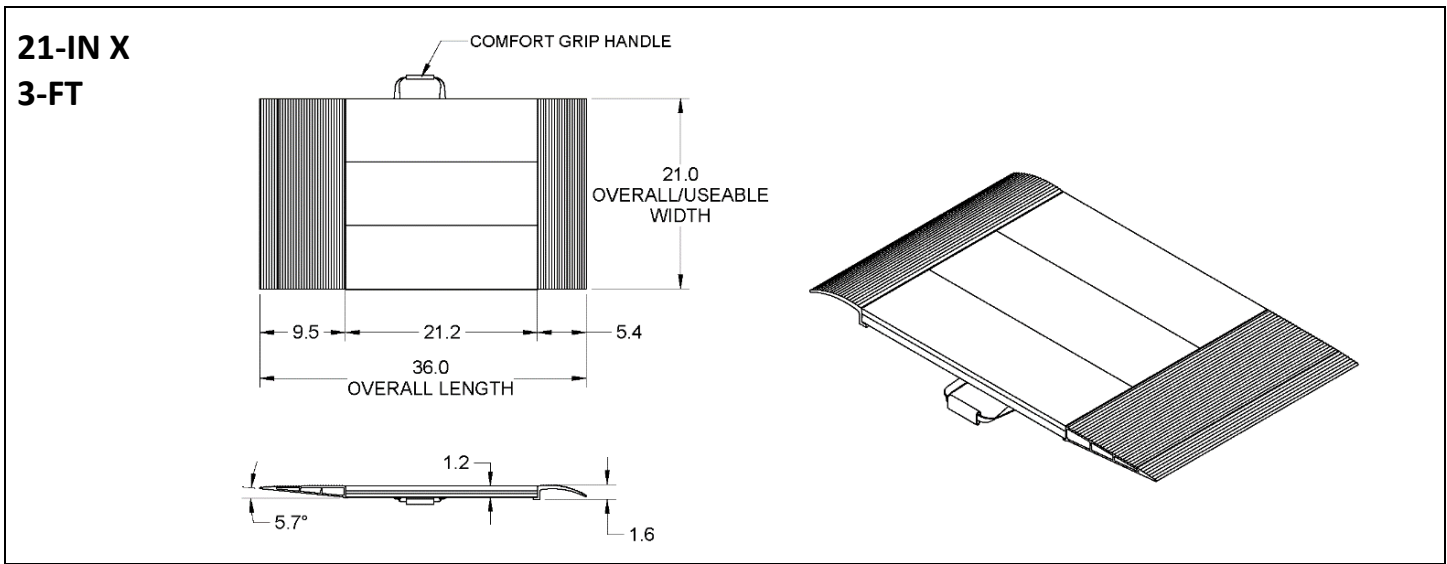

TRAVERSE™ HD Portable Storage Ramp

Technical Specifications

MODEL	21-IN X 3-FT	21-IN X 4-FT	28-IN X 3-FT	28-IN X 4-FT
OVERALL WIDTH	21.0"	21.0"	28.0"	28.0"
OVERALL HEIGHT	1.63"	1.63"	1.63"	1.63"
OVERALL LENGTH	36.0"	48.0"	36.0"	48.0"
RATED LOAD – INDIVIDUAL (DO NOT EXCEED)	1,250 lbs.	1,250 lbs.	1,250 lbs.	1,250 lbs.
RATED LOAD – SET (DO NOT EXCEED)	2,500 lbs.	2,500 lbs.	2,500 lbs.	2,500 lbs.
PRODUCT WEIGHT	20.5 lbs.	25.8 lbs.	27.3 lbs.	34.4 lbs.
WARRANTY	2-Year Limited	2-Year Limited	2-Year Limited	2-Year Limited

Weights and dimensions are approximate and subject to change.
 Refer to instruction manual for complete information on rated load and proper usage.

TRAVERSE™ HD Portable Storage Ramp Technical Specifications

**28-IN X
3-FT**

**28-IN X
4-FT**