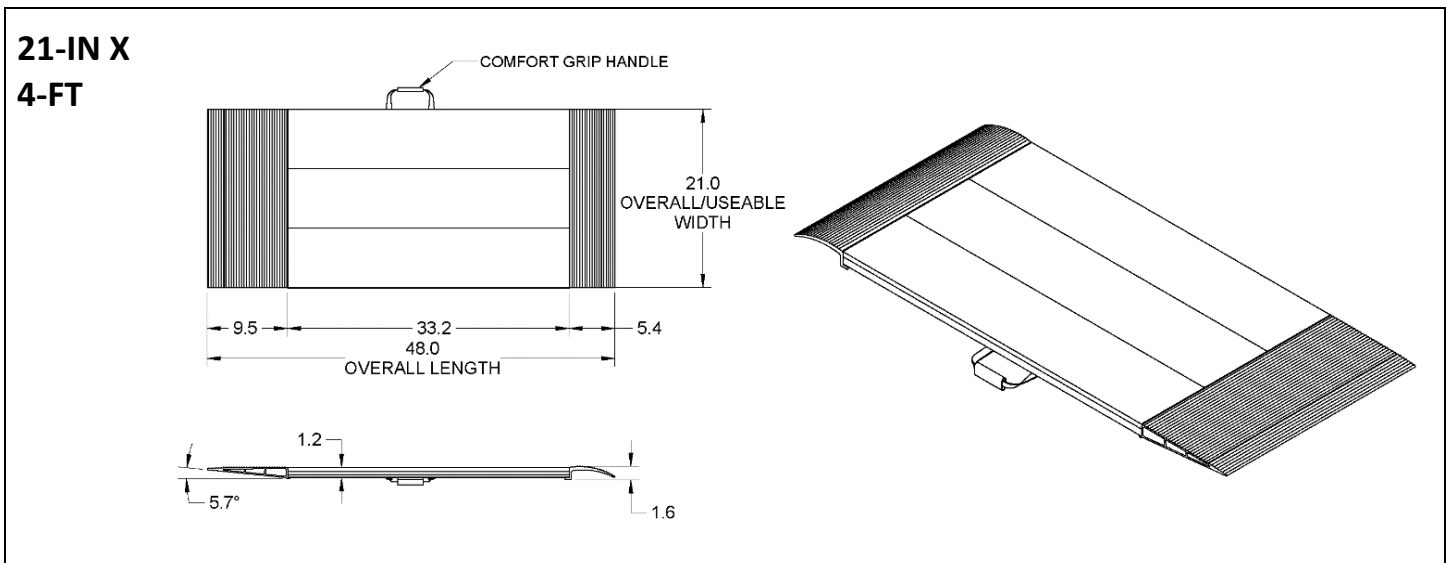

TRAVERSE™ HD Portable Storage Ramp

Technical Specifications

MODEL	21-IN X 3-FT	21-IN X 4-FT	28-IN X 3-FT	28-IN X 4-FT
OVERALL WIDTH	21.0"	21.0"	28.0"	28.0"
OVERALL HEIGHT	1.63"	1.63"	1.63"	1.63"
OVERALL LENGTH	36.0"	48.0"	36.0"	48.0"
RATED LOAD – INDIVIDUAL (DO NOT EXCEED)	1,250 lbs.	1,250 lbs.	1,250 lbs.	1,250 lbs.
RATED LOAD – SET (DO NOT EXCEED)	2,500 lbs.	2,500 lbs.	2,500 lbs.	2,500 lbs.
PRODUCT WEIGHT	20.5 lbs.	25.8 lbs.	27.3 lbs.	34.4 lbs.
WARRANTY	2-Year Limited	2-Year Limited	2-Year Limited	2-Year Limited

Weights and dimensions are approximate and subject to change.
 Refer to instruction manual for complete information on rated load and proper usage.

TRAVERSE™ HD Portable Storage Ramp Technical Specifications

**28-IN X
3-FT**

**28-IN X
4-FT**