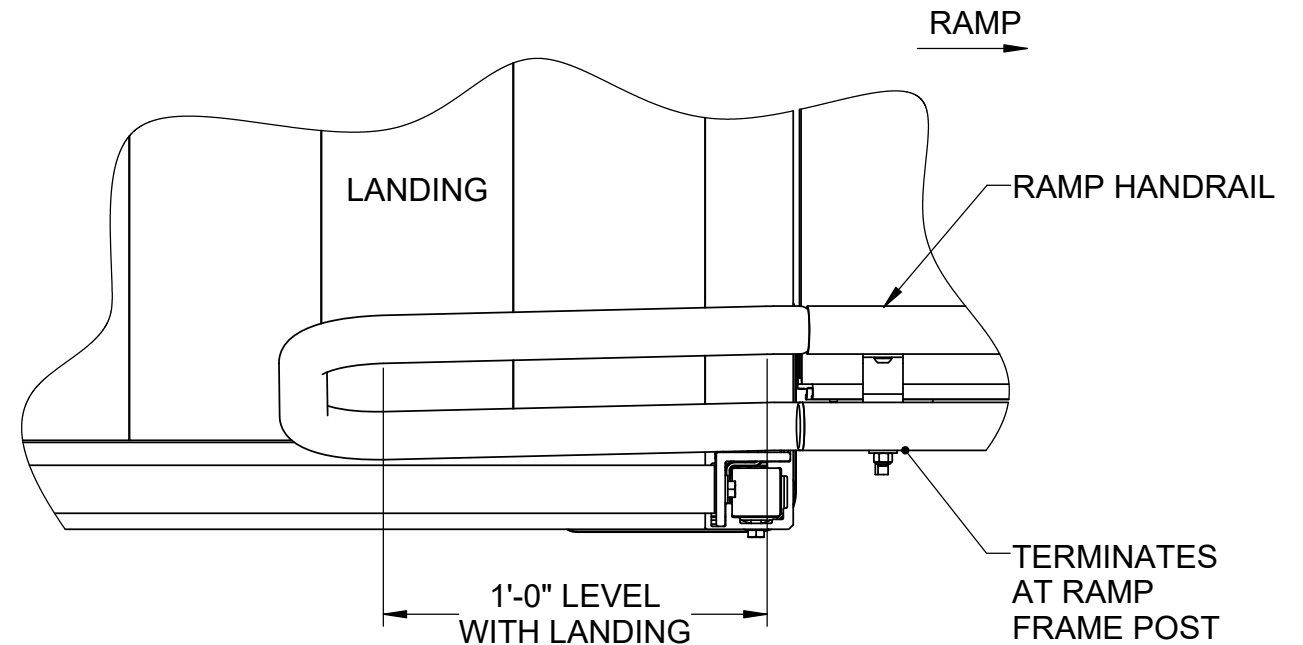

**ELEVATION VIEW**  
 PATHWAY HD MODULAR ACCESS  
 SYSTEM TWO-LINE RAIL OPTION  
 (GUARDS REQUIRED AT 30" HEIGHT)

**1**  
**2** PLATFORM HANDRAIL TERMINATION DETAIL  
 SCALE 1:3

**2**  
**2** UPPER/LOWER HANDRAIL LOOP DETAIL  
 SCALE 1:3

SIZE	PATHWAY HD LEFT CORNER TURN SYSTEM	REV
<b>D</b>		<b>B</b>

SCALE: 1:18 WEIGHT: SHEET 2 OF 2