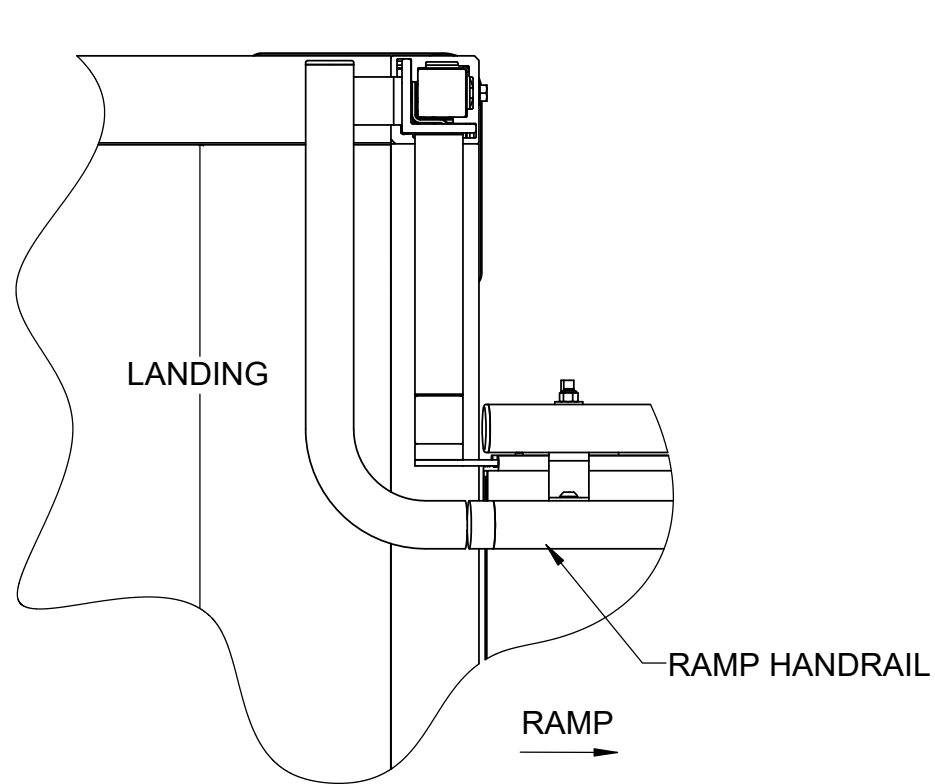

**ELEVATION VIEW**  
 PATHWAY HD MODULAR ACCESS  
 SYSTEM TWO-LINE RAIL OPTION  
 (GUARDS REQUIRED AT 30" HEIGHT)

**1**  
**2** PLATFORM HANDRAIL TERMINATION DETAIL  
 SCALE 1:3

**2**  
**2** UPPER/LOWER HANDRAIL LOOP DETAIL  
 SCALE 1:3

SIZE	PATHWAY HD LEFT CORNER TURN SYSTEM	REV
<b>D</b>		<b>B</b>

SCALE: 1:18 WEIGHT: SHEET 2 OF 2