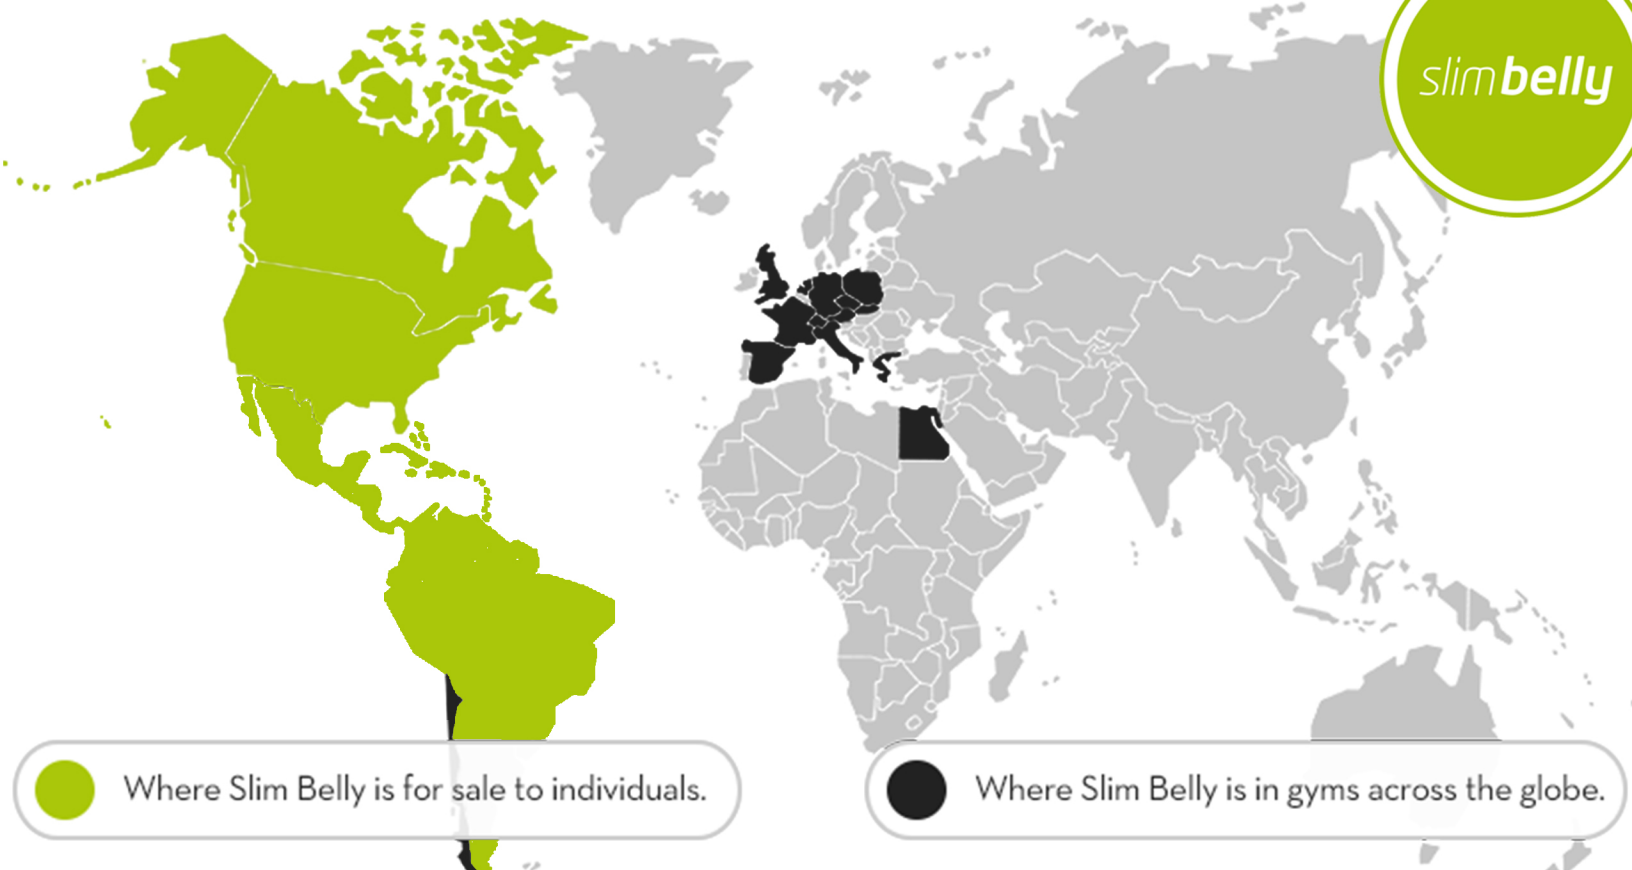

# Slim Belly Sensation

In Europe, Slim Belly is sold exclusively to fitness centers to enhance their members' exercise routines. After years of consistent results and happy members, it became clear that Slim Belly should be available to residents of **North, Central and South America** who are committed to living a healthy, active lifestyle.