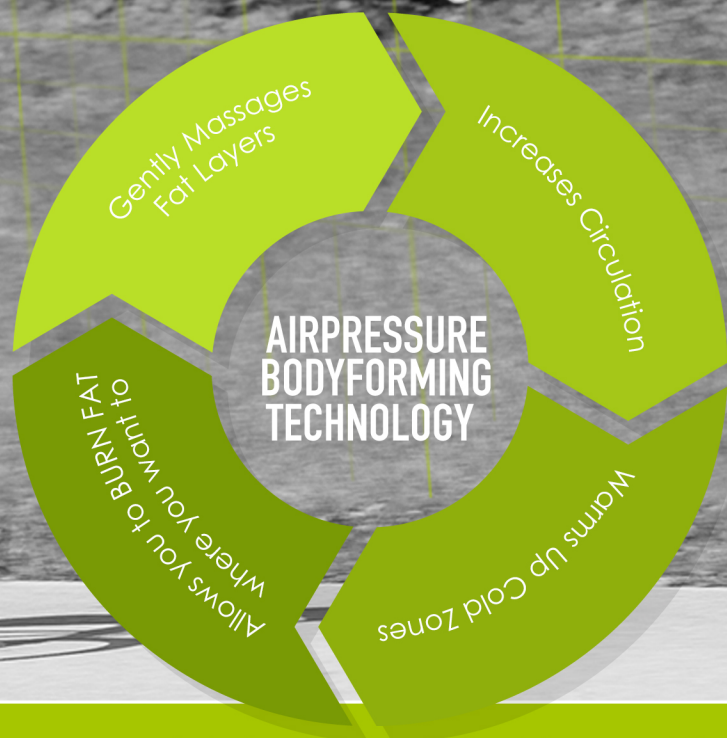

**Cardio exercise plus the 'massaging' action of the belt targets fat layers** by increasing circulation, heating up 'cold/problem zones' thus, making the fat available as fuel for the body to burn.

**Slim Belly is offered as a complete set and comes in 2 different sizes to properly fit a variety of body shapes.** Each set comes with the pneumatic unit, neoprene pack, dual-channel belt, connector hoses, a charger, and instruction manual.

# THE SCIENCE BEHIND IT ALL

In a recent study from **The Austrian Institute for Sports Medicine & Science (IMSB)**, subjects using Slim Belly lost significantly more fat around their waists than those doing the exact same cardio exercise without Slim Belly.

## In fact, users on average:

- Lose 1-2 pant sizes in about 4 weeks\*
- Notice improved skin tone and tighter skin, and
- See a visible reduction in stretch marks

*\* Individual results will vary*

## PATENTED TECHNOLOGY

spot reduction has been discovered

Austrian engineers discovered the secret to targeted fat loss by studying the principles of massage. They developed a patented technology, *Airpressure Bodyforming Technology*, that uses air compression to gently massage stubborn fat layers in the midsection during cardio exercise. This increases the blood flow to your fat cells, allowing them to be burned as fuel for maximum inch loss.