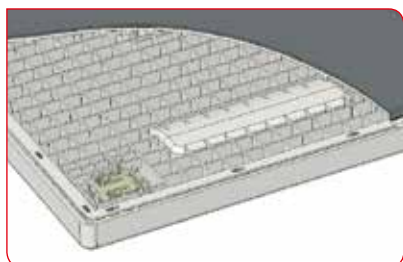

seca clara 803

The rediscovery
of clarity.

- Two-component rubber coating. For pleasant footing.
- Four stable rubber feet. For a safe standing.
- 28-millimetre LCD figures. For easy reading.
- More than 165 years of experience. For maximum precision.
- From the global market leader for medical weighing and measuring.

Professional can be so private.

Whether black or white, whether for professional or private use, this seca starter scale satisfies the highest demands made by private persons and anyone who appreciates high-quality workmanship. The seca clara 803 has its strengths on the outside and on the inside. Underneath the weighing platform you'll see longitudinal and cross braces set one centimetre apart, giving the scale unparalleled stability.

Lightening the load.

Thanks to its low tare weight of only 1.4 kilograms and the handle built onto the back, the scale is easy to carry, making it suitable for users on the move. Viewing the measurements is just as easy from the unconventionally big display with 28-millimetre-high figures. You see, seca cuts no corners even with its lowest-priced scale.

28-millimetre LCD figures. For easy reading.

Close ribbing for a sure foothold.

seca clara 803

Technical data

- Capacity: 150 kg / 330 lbs / 23 sts
- Division: 100 g / 0.2 lbs
- Dimensions scale (WxHxD): 315 x 35 x 325 mm
- Weight: 1.4 kg
- Functions: Auto-HOLD, automatic switch-off
- Parts to be delivered: 4 AAA batteries, 4 extension feet for carpets