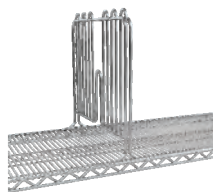

Storage System Accessories & Parts

Castors

Push Handle

Angled Rail

Straight Rail

Cantilever Wire Shelf

Dividers

Ledges

Collars

Flat Pack Trays

Tray Dividers

Label Holders

N Hooks

Nimble Flat Pack Trays

The perfect accompaniment to the Nimble 60-40 system. These trays allow the user to hold items without the fear of dust collecting. The flat packed design means that the trays can easily be taken apart, cleaned and stored without taking up precious space.

The plastic tray can be easily transported and stored conveniently with added features that make Nimble a cut above the rest. The fine mesh base gives clinicians the opportunity to store even the smallest of items in the trays. As the trays can be easily disassembled this means cleaning and washing the baskets are a simple process.