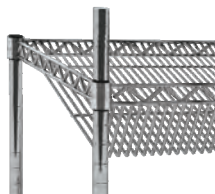

600MM DEEP ANGLED	SIZE	CODE
BLUE ABS	Right Side	RA600SR
	Left Side	RA600SL
	Double Sided	RA600D

NIMBLE STORAGE & SHELVING SYSTEM KEY

Compatible with 60-40 System & Standard Shelving

Compatible with Standard Shelving

Storage System Accessories & Parts

Wire Shelf

Solid Steel Shelf

Slanted Wire Shelf

H Bar Support

C Bar Support

Nimble Storage System Accessories

CASTORS