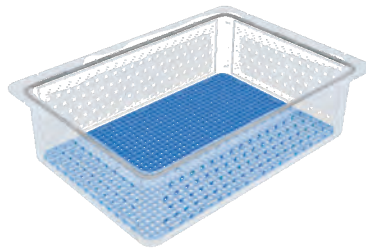

200mm Flat Pack Tray
598x398x200mm