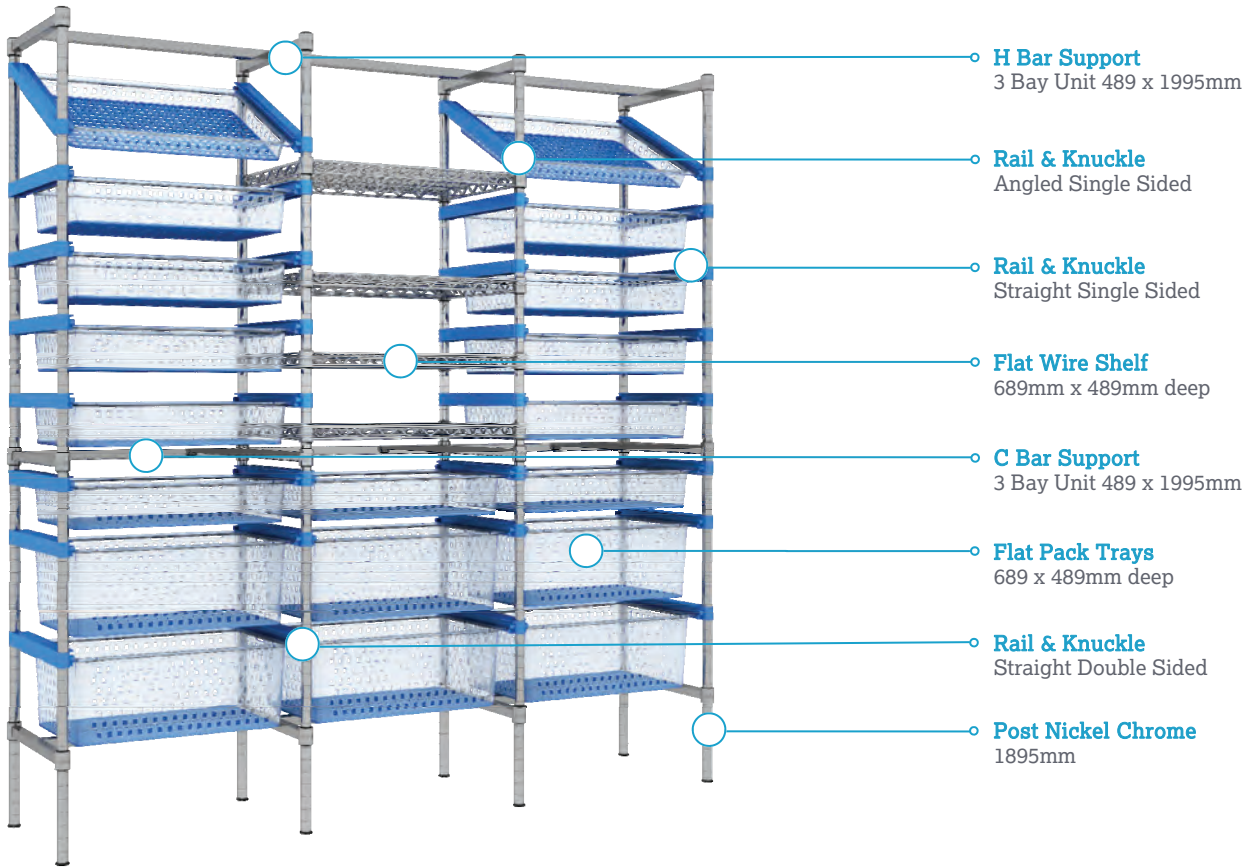

Nimble Wire Shelving Options

Nickel Chrome (NC)

NC is an affordable solution that functions well in most areas of the hospital environments. Nickel and chrome are bonded to the steel to give a great finish which is strong and durable.

Stainless Steel (SS)

SS wire shelving can be used throughout any environment. Made from a high grade 304 SS which is suitable for all areas of the hospital- including wet environments.

Solid Stainless Steel (SD)

SD shelving has unlimited applications. SD can be used for storage, trolley or table tops. The smooth surface is easy to clean and made from 304 grade SS.

Epoxy Coated (EC)

EC shelving are suitable for wet or cold rooms. It is an affordable and durable solution for shelving and storage.

Customised and built to suit your storage needs...

Mobile Wire Trolley with Push Handle

Wire & Solid Stainless Steel Shelving Unit

5 Tier Static Wire Shelving Unit

Suture Trolley with Slanted Wire Shelves