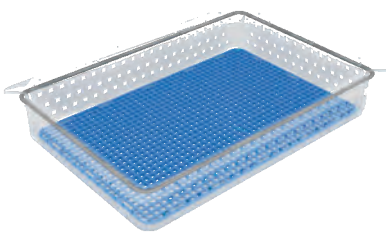

Nimble Flat Pack Trays

The perfect accompaniment to the Nimble 60-40 system. These trays allow the user to hold items without the fear of dust collecting. The flat packed design means that the trays can easily be taken apart, cleaned and stored without taking up precious space.

The plastic tray can be easily transported and stored conveniently with added features that make Nimble a cut above the rest. The fine mesh base gives clinicians the opportunity to store even the smallest of items in the trays. As the trays can be easily disassembled this means cleaning and washing the baskets are a simple process.

Each part of the tray clips together simply, held together by a steel wire ring. The tongue and groove corners give it a strong and sturdy platform for your storage needs. By making the parts separately this allowed us to mould a plastic base that replicates the wire style storage, which eliminates dust from your storage. The shape of the holes on the base are designed around a tear drop so that no dust can gather in the holes, and the dust and dirt simply fall through.

100mm Flat Pack Tray
598x398x100mm