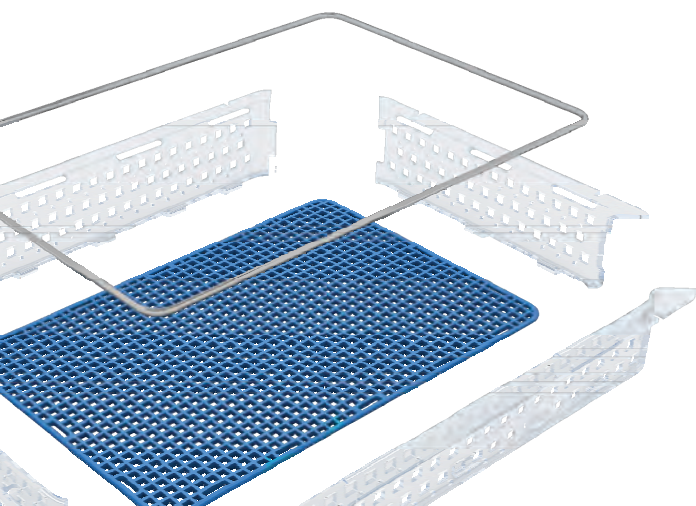

Collars

Flat Pack Trays

Tray Dividers

Label Holders

N Hooks

Nimble Flat Pack Trays

The perfect accompaniment to the Nimble 60-40 system. These trays allow the user to hold items without the fear of dust collecting. The flat packed design means that the trays can easily be taken apart, cleaned and stored without taking up precious space.

The plastic tray can be easily transported and stored conveniently with added features that make Nimble a cut above the rest. The fine mesh base gives clinicians the opportunity to store even the smallest of items in the trays. As the trays can be easily disassembled this means cleaning and washing the baskets are a simple process.

Each part of the tray clips together simply, held together by a steel wire ring. The tongue and groove corners give it a strong and sturdy platform for your storage needs. By making the parts separately this allowed us to mould a plastic base that replicates the wire style storage, which eliminates dust from your storage. The shape of the holes on the base are designed around a tear drop so that no dust can gather in the holes, and the dust and dirt simply fall through.

100mm Flat Pack Tray
598x398x100mm

200mm Flat Pack Tray
598x398x200mm

Clear Divider Sets 7.5mm Width
598x398mm

An innovative tray that ensures the Nimble Storage System provides a uniquely better experiences for healthcare facilities.