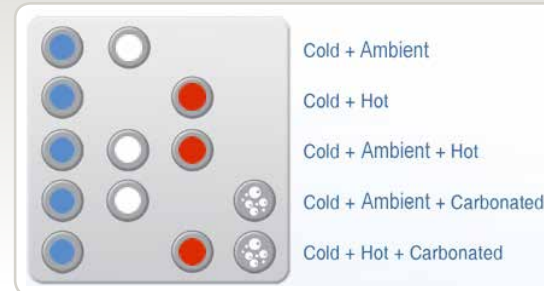

## General Features

- Multiple water options
- Two piece direct chill pressure vessel for ease of service
- Removable front panel for easy access to the filters
- Space for filling sports bottles, carafes
- Integrated cup dispenser (or flat top with no cup dispenser)
- Soft touch buttons with indicator light
- Removable self-draining drip tray (Two-piece drip tray lifts out for easy removal. Molded for durability and dishwasher safe. Can be tapped to run to a waste drain)