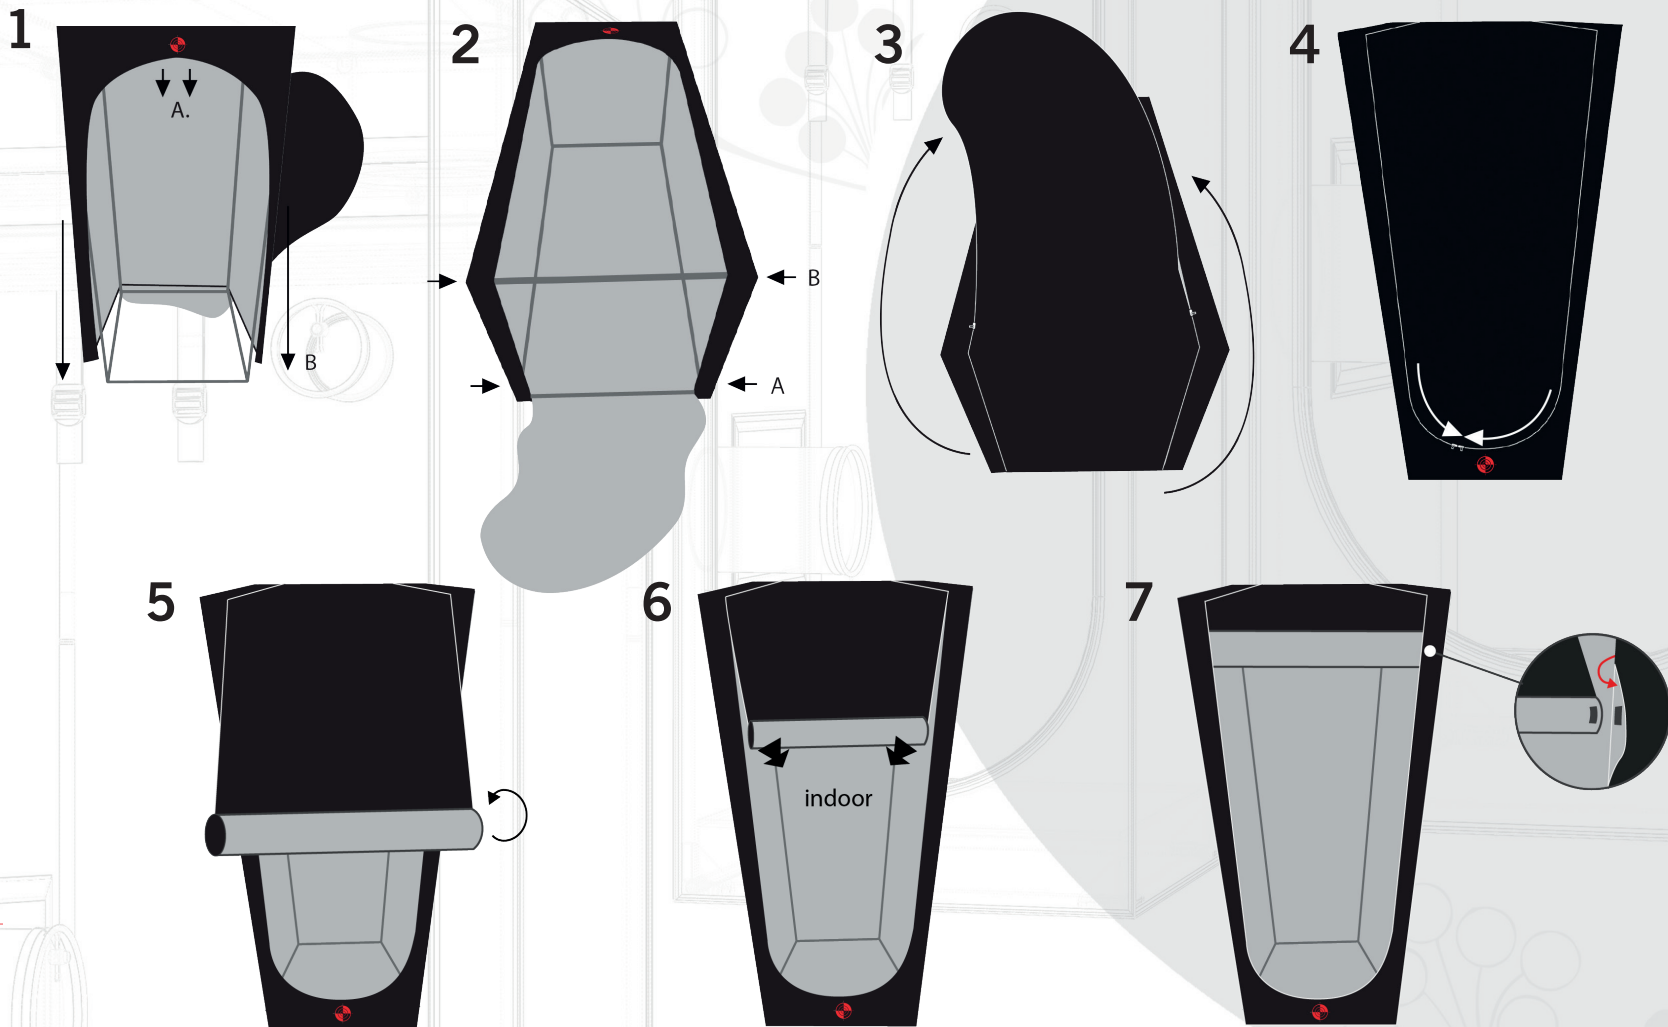

ASSEMBLY INSTRUCTIONS
Q3 - 2017

HYDROSHOOT

HYDROSHOOT

ASSEMBLED IN 10 MINUTES

100% Mylar Inside - Removable water-tray - Strong Metallic Structure - Mesh Window - Intake / Extraction / Cable socks