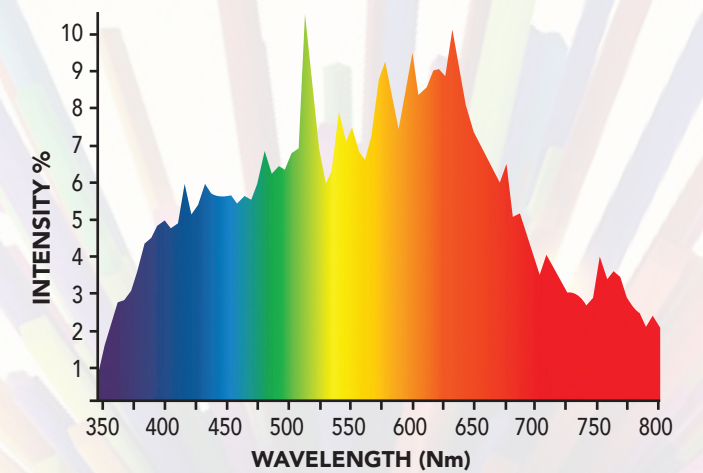

Grower's Choice 4K 315W CMH/LEC Lamp

The Grower's Choice 315w CMH/LEC Lamps are suitable for use in all standard 315w CMH/LEC fixtures. Grower's Choice 315w CMH/LEC Lamps use a proprietary phosphor coating on the outside of the arc tube to provide you with the richest spectrum on the market.

Features:

- For use in any 315w CMH/LEC fixture
- Produces more PAR per watt than standard Metal Halide
- Richest spectrum on the market
- CRI of 97 makes this lamp the closest solution to sunlight available
- Promotes extremely tight internodal spacing, leading to more flowering sites and a fuller canopy
- Offers significant improvement in spectral quality over standard Metal Halide

MSRP: $139

*Always wear protective lenses when operating near HID lamps.

Specifications

- CMH-315W/942/PGZX18
- SKU#: GC315W4K01

Performance Data

- Light output (Lumens @ 100 Hours).....33000
- Lumens per Watt (lm/w).....110
- Rated life (Hours @ 10 Hour / start).....15000
- Correlated Color Temperature (K).....4200
- Color Rendering Index (CRI) or (Ra).....≥98
- Photon flux (μmol/s).....540
- Burning Position.....U

Physical Data/Requirements

- Max.Base Temperature (°C).....250
- Max.Bulb Temperature (°C).....350
- Luminaire Type.....Open/Enclosed

Lamp Electrical Data/Requirements

- ANSI Standard Ballast.....C182/0 or Electronic
- Lamp Wattage (W).....315W
- Lamp Operating Voltage(V).....100V
- Lamp Operating Current(Amps).....3.15A
- Min.Open Circuit Voltage (RMS).....198V
- Min.Pulse Width @ 2700V(Microseconds).....1.9
- Min.Pulse Rate per 1/2Cycle.....-
- Pulse position (Electrical Degrees).....-

315W