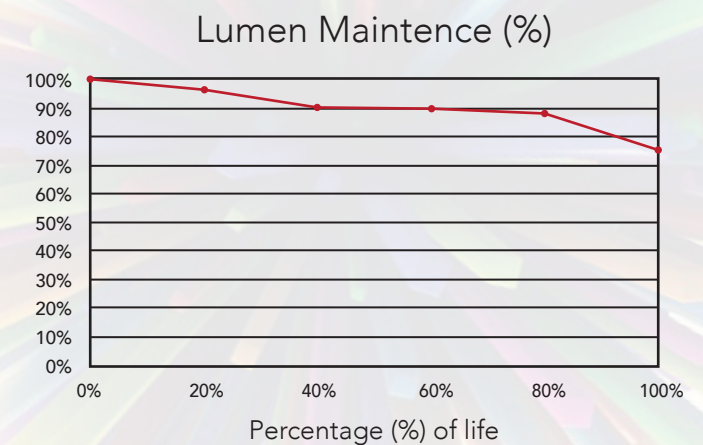

Grower's Choice 4K 315W CMH/LEC Lamp

The Grower's Choice 315w CMH/LEC Lamps are suitable for use in all standard 315w CMH/LEC fixtures. Grower's Choice 315w CMH/LEC Lamps use a proprietary phosphor coating on the outside of the arc tube to provide you with the richest spectrum on the market.

Features:

- For use in any 315w CMH/LEC fixture
- Produces more PAR per watt than standard Metal Halide
- Richest spectrum on the market
- CRI of 97 makes this lamp the closest solution to sunlight available
- Promotes extremely tight internodal spacing, leading to more flowering sites and a fuller canopy
- Offers significant improvement in spectral quality over standard Metal Halide

MSRP: $139

*Always wear protective lenses when operating near HID lamps.

Specifications

- CMH-315W/942/PGZX18
- SKU#: GC315W4K01

Performance Data

- Light output (Lumens @ 100 Hours).....33000
- Lumens per Watt (lm/w).....110
- Rated life (Hours @ 10 Hour / start).....15000
- Correlated Color Temperature (K).....4200
- Color Rendering Index (CRI) or (Ra).....≥98
- Photon flux (μmol/s).....540
- Burning Position.....U

Physical Data/Requirements

- Max.Base Temperature (°C).....250
- Max.Bulb Temperature (°C).....350
- Luminaire Type.....Open/Enclosed

Lamp Electrical Data/Requirements

- ANSI Standard Ballast.....C182/0 or Electronic
- Lamp Wattage (W).....315W
- Lamp Operating Voltage(V).....100V
- Lamp Operating Current(Amps).....3.15A
- Min.Open Circuit Voltage (RMS).....198V
- Min.Pulse Width @ 2700V(Microseconds).....1.9
- Min.Pulse Rate per 1/2Cycle.....-
- Pulse position (Electrical Degrees).....-

315W