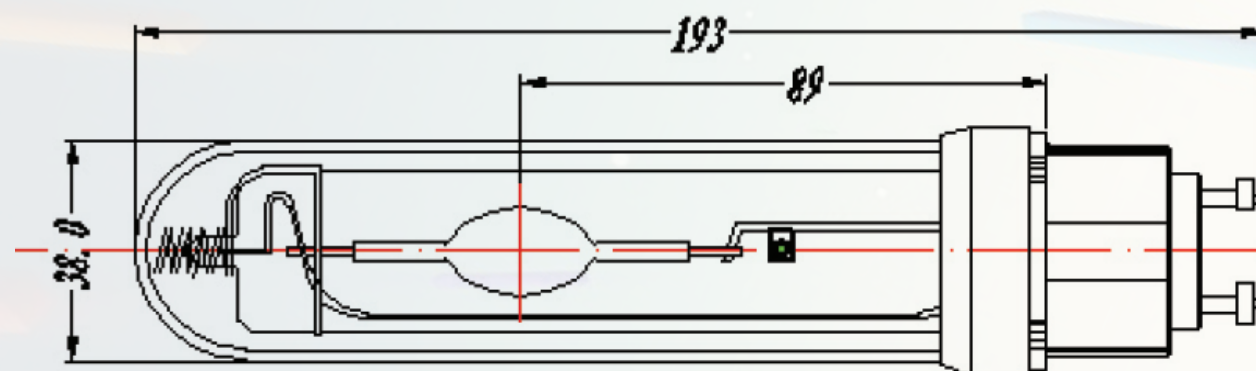

## Grower's Choice 4K 315W CMH/LEC Lamp

The Grower's Choice 315w CMH/LEC Lamps are suitable for use in all standard 315w CMH/LEC fixtures. Grower's Choice 315w CMH/LEC Lamps use a proprietary phosphor coating on the outside of the arc tube to provide you with the richest spectrum on the market.

### Features:

- For use in any 315w CMH/LEC fixture
- Produces more PAR per watt than standard Metal Halide
- Richest spectrum on the market
- CRI of 97 makes this lamp the closest solution to sunlight available
- Promotes extremely tight internodal spacing, leading to more flowering sites and a fuller canopy
- Offers significant improvement in spectral quality over standard Metal Halide