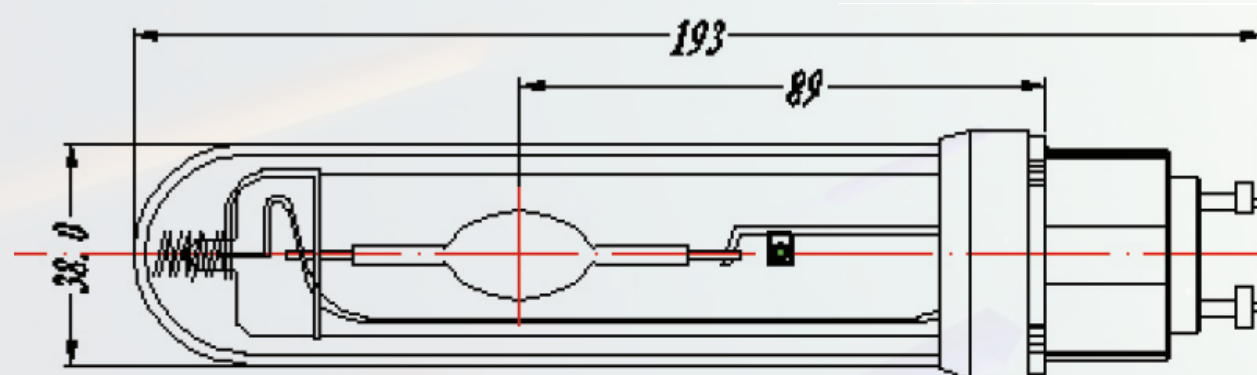

Grower's Choice 3K 315W CMH/LEC Lamp

The Grower's Choice 315w CMH/LEC Lamps are suitable for use in all standard 315w CMH/LEC fixtures. Grower's Choice 315w CMH/LEC Lamps use a proprietary phosphor coating on the outside of the arc tube to provide you with the richest spectrum on the market.

Features:

- For use in any standard 315w CMH/LEC fixture
- Produces more PAR per watt than HPS
- Richest spectrum flowering lamp on the market with a CRI of 90
- Optimal for flowering but can be used for Veg as well
- Promotes higher rate of metabolic activity and resin production through the use of UV and Far-red spectra