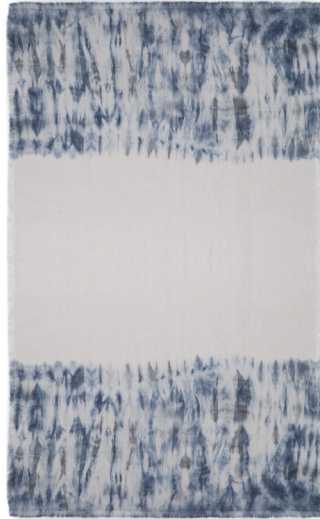

3-6071
SHADOW ICE