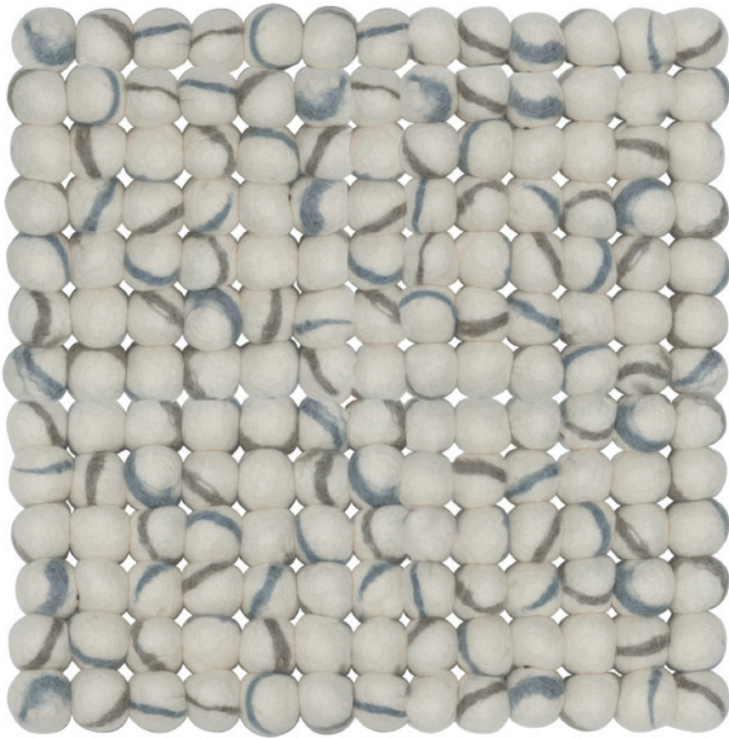

ROSEMARY HALLGARTEN

Orb Rug

In a nod to Rosemary's mother's love of felting, the Orb rug is made of 100% wool felt balls. It is a surprisingly durable addition to the collection and a fantastic accent piece for a hallway or bathroom. Walking on this rug is like walking on a cloud.

DETAILS:

Construction: Hand Woven

Composition: 100% Wool

Ball size: 1.25 inch

Max Size: 12'W x 14'L

Made in Nepal

2 Colorways

CARE:

Professionally clean only

See Rug Care page

CONTACT:

Please contact us for a sample or any customization inquiries.

Rosemary Hallgarten Inc.

Headquarters

163 Main Street

Norwalk, CT 06851

203-259-1003

samples@rosemaryhallgarten.com

1-4758
AZURE