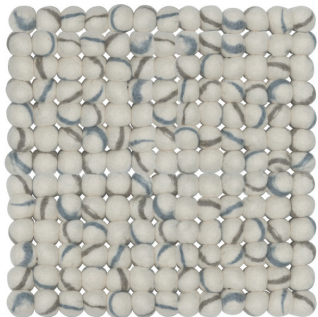

ROSEMARY HALLGARTEN

Orb Rug

In a nod to Rosemary's mother's love of felting, the Orb rug is made of 100% wool felt balls. It is a surprisingly durable addition to the collection and a fantastic accent piece for a hallway or bathroom. Walking on this rug is like walking on a cloud.

DETAILS:

Construction: Hand Woven

Composition: 100% Wool

Ball size: 1.25 inch

Max Size: 12'W x 14'L

Made in Nepal

2 Colorways

CARE:

Professionally clean only

See Rug Care page

CONTACT:

Please contact us for a sample or any customization inquiries.

Rosemary Hallgarten Inc.

Headquarters

163 Main Street

Norwalk, CT 06851

203-259-1003

samples@rosemaryhallgarten.com

1-4758
AZURE