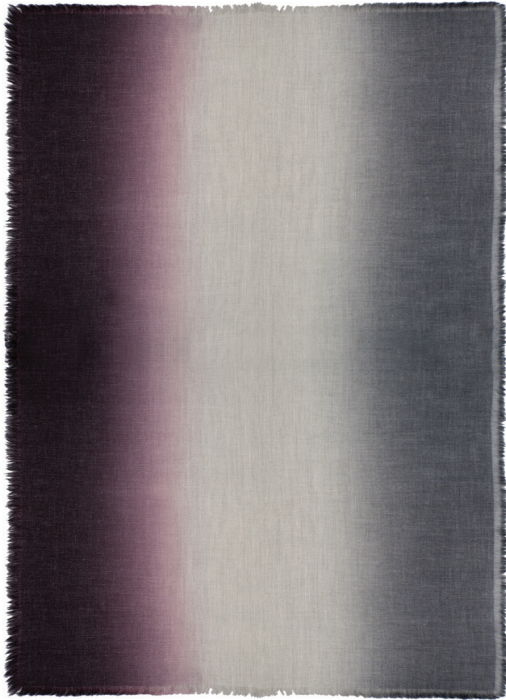

# ROSEMARY HALLGARTEN

3-4945  
ALEXANDRITE

3-4946  
SPHINX

## Ombre Duo Throw

Ombre transformed from a tried-and-true to a modern classic in Rosemary's hands. Ombre Duo pushes this beloved design to new heights, incorporating two intensely saturated hues in one throw for the first time. This hand-dipped throw adds chic décor to the bedroom, living area, or any space needing a touch of color and coziness. The oversized 50" x 90" throws can be made into king-sized bedcovers or even seamed drapery.

### DETAILS:

Composition: Alpaca, Baby Alpaca, Linen

Size: 50" x 90" / 127 cm x 229 cm

Made in Peru

Stocked in 2 Colors