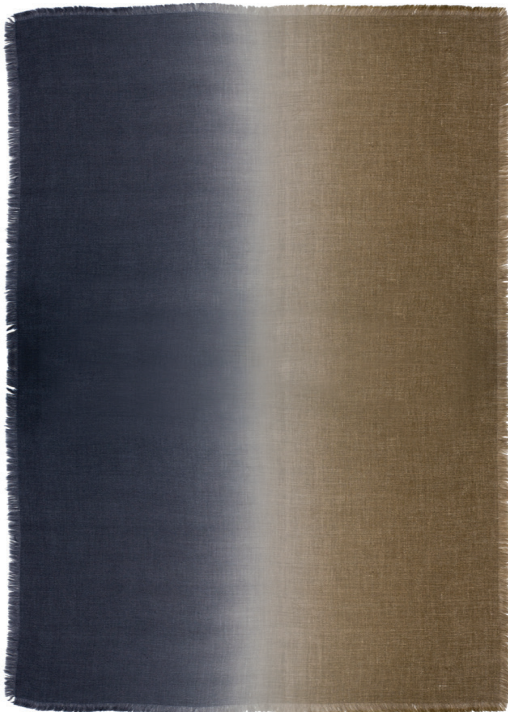

# ROSEMARY HALLGARTEN

3-4945  
ALEXANDRITE

3-4946  
SPHINX

## Ombre Duo Throw

Ombre transformed from a tried-and-true to a modern classic in Rosemary's hands. Ombre Duo pushes this beloved design to new heights, incorporating two intensely saturated hues in one throw for the first time. This hand-dipped throw adds chic décor to the bedroom, living area, or any space needing a touch of color and coziness. The oversized 50" x 90" throws can be made into king-sized bedcovers or even seamed drapery.

### DETAILS:

Composition: Alpaca, Baby Alpaca, Linen

Size: 50" x 90" / 127 cm x 229 cm

Made in Peru

Stocked in 2 Colors