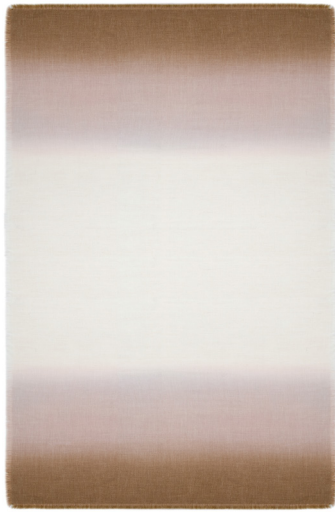

ROSEMARY HALLGARTEN

3-6701
PARFAIT

3-6700
BYZANTINE

3-6718
AURORA

Ombre Color Block Throw

Why have one when you can have two? Ombre Color Block is all about having more. With the gentle gradation that you love about our Ombre Alpaca Linen, Rosemary has developed Ombre Color Block to give you more options. Available in three standard colorways, but you can always contact us for custom color options.

DETAILS:

Composition: Alpaca, Linen

Stocked size: 50" x 90" / 127 cm x 229 cm

Made in Peru

Stocked in 3 Colors

CARE:

Dry clean only

CONTACT: