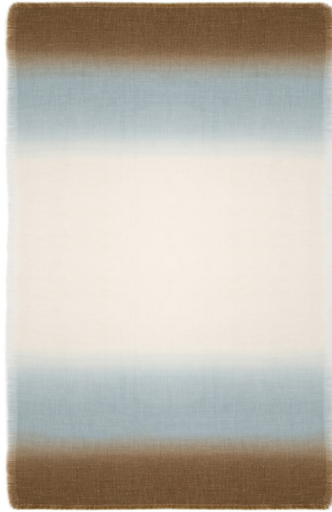

ROSEMARY HALLGARTEN

3-6701
PARFAIT

3-6700
BYZANTINE

3-6718
AURORA

Ombre Color Block Throw

Why have one when you can have two? Ombre Color Block is all about having more. With the gentle gradation that you love about our Ombre Alpaca Linen, Rosemary has developed Ombre Color Block to give you more options. Available in three standard colorways, but you can always contact us for custom color options.

DETAILS:

Composition: Alpaca, Linen

Stocked size: 50" x 90" / 127 cm x 229 cm

Made in Peru

Stocked in 3 Colors

CARE:

Dry clean only

CONTACT: