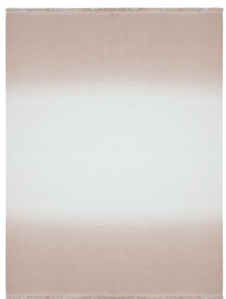

# ROSEMARY HALLGARTEN

50" x 90" / 127 cm x 229

3-6686  
GIVERNY

3-6687  
HUNTER

3-7939  
BANCHA

3-7938  
SHIITAKE

50" x 70" / 127 cm x 178 cm

3-5390  
EMERALD OMBRE

3-5743  
RUST OMBRE

3-1020  
PLUM OMBRE

3-6242  
OAT OMBRE

3-7419  
FOSSIL

3-1015  
PEAT OMBRE

3-3647  
MALIBU OMBRE

3-1016  
GRAPHITE OMBRE

3-6248  
WHALE OMBRE

## Ombre Alpaca Throw

Our Ombre throws are hand-dipped to produce a chic ombre effect. The Ombre throw is a timeless accessory for any decor, but we love it best draped across the foot of the bed or as an accent piece on a favorite piece of furniture.