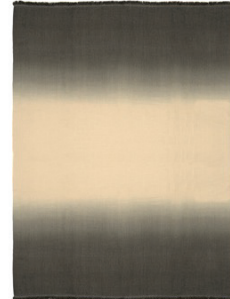

# ROSEMARY HALLGARTEN

50" x 90" / 127 cm x 229

3-6686  
GIVERNY

3-6687  
HUNTER

3-7939  
BANCHA

3-7938  
SHIITAKE

50" x 70" / 127 cm x 178 cm

3-5390  
EMERALD OMBRE

3-5743  
RUST OMBRE

3-1020  
PLUM OMBRE

3-6242  
OAT OMBRE

3-7419  
FOSSIL

3-1015  
PEAT OMBRE

3-3647  
MALIBU OMBRE

3-1016  
GRAPHITE OMBRE

3-6248  
WHALE OMBRE

## Ombre Alpaca Throw

Our Ombre throws are hand-dipped to produce a chic ombre effect. The Ombre throw is a timeless accessory for any decor, but we love it best draped across the foot of the bed or as an accent piece on a favorite piece of furniture.