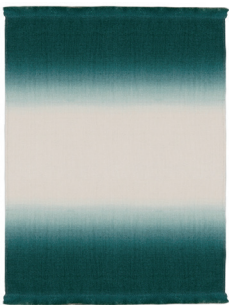

# ROSEMARY HALLGARTEN

50" x 90" / 127 cm x 229

3-6686  
GIVERNY

3-6687  
HUNTER

3-7939  
BANCHA

3-7938  
SHIITAKE

50" x 70" / 127 cm x 178 cm

3-5390  
EMERALD OMBRE

3-5743  
RUST OMBRE

3-1020  
PLUM OMBRE

3-6242  
OAT OMBRE

3-7419  
FOSSIL

3-1015  
PEAT OMBRE

3-3647  
MALIBU OMBRE

3-1016  
GRAPHITE OMBRE

3-6248  
WHALE OMBRE

## Ombre Alpaca Throw

Our Ombre throws are hand-dipped to produce a chic ombre effect. The Ombre throw is a timeless accessory for any decor, but we love it best draped across the foot of the bed or as an accent piece on a favorite piece of furniture.