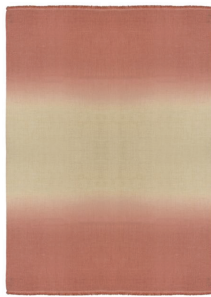

OMBRE ALPACA
LINEN THROW

ROSEMARY
HALLGARTEN

ROSEMARY HALLGARTEN

3-3849
CANARY

3-4808
ROSE QUARTZ

3-6603
GOLD
50" x 90" /
127 cm x 229 cm

3-3852
PINE BARK

3-4874
SUMMER'S DAY

3-7702
AEGEAN
50" x 90" /
127 cm x 229 cm

3-6509
BREAKERS

3-2509
TWILIGHT

3-3853
ZINC

Ombre Alpaca Linen Throw

Our Ombre throws are hand-dipped to produce a chic ombre effect. The Ombre throw is a timeless accessory for any decor, but we love it best draped across the foot of the bed or as an accent piece on a favorite piece of furniture.