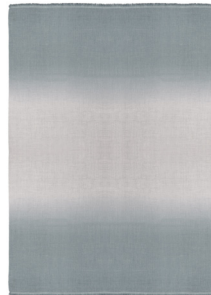

OMBRE ALPACA
LINEN THROW

ROSEMARY
HALLGARTEN

ROSEMARY HALLGARTEN

3-3849
CANARY

3-4808
ROSE QUARTZ

3-6603
GOLD
50" x 90" /
127 cm x 229 cm

3-3852
PINE BARK

3-4874
SUMMER'S DAY

3-7702
AEGEAN
50" x 90" /
127 cm x 229 cm

3-6509
BREAKERS

3-2509
TWILIGHT

3-3853
ZINC

Ombre Alpaca Linen Throw

Our Ombre throws are hand-dipped to produce a chic ombre effect. The Ombre throw is a timeless accessory for any decor, but we love it best draped across the foot of the bed or as an accent piece on a favorite piece of furniture.