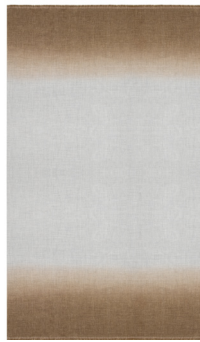

OMBRE ALPACA
LINEN THROW

ROSEMARY
HALLGARTEN

ROSEMARY HALLGARTEN

3-3849
CANARY

3-4808
ROSE QUARTZ

3-6603
GOLD
50" x 90" /
127 cm x 229 cm

3-3852
PINE BARK

3-4874
SUMMER'S DAY

3-7702
AEGEAN
50" x 90" /
127 cm x 229 cm

3-6509
BREAKERS

3-2509
TWILIGHT

3-3853
ZINC

Ombre Alpaca Linen Throw

Our Ombre throws are hand-dipped to produce a chic ombre effect. The Ombre throw is a timeless accessory for any decor, but we love it best draped across the foot of the bed or as an accent piece on a favorite piece of furniture.