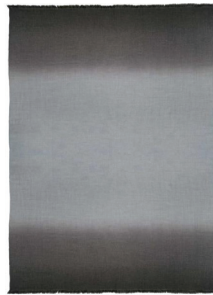

OMBRE ALPACA
LINEN THROW

ROSEMARY
HALLGARTEN

ROSEMARY HALLGARTEN

3-3849
CANARY

3-4808
ROSE QUARTZ

3-6603
GOLD
50" x 90" /
127 cm x 229 cm

3-3852
PINE BARK

3-4874
SUMMER'S DAY

3-7702
AEGEAN
50" x 90" /
127 cm x 229 cm

3-6509
BREAKERS

3-2509
TWILIGHT

3-3853
ZINC

Ombre Alpaca Linen Throw

Our Ombre throws are hand-dipped to produce a chic ombre effect. The Ombre throw is a timeless accessory for any decor, but we love it best draped across the foot of the bed or as an accent piece on a favorite piece of furniture.