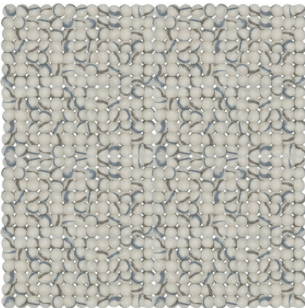

ROSEMARY HALLGARTEN

Marble Rug

In a nod to Rosemary's mother's love of felting, the Marble rug is made of 100% wool felt balls. It is a surprisingly durable addition to the collection and a fantastic accent piece for a hallway or bathroom. Walking on this rug is like walking on a cloud.

DETAILS:

Construction: Hand Woven

Composition: 100% Wool

Ball size: .875 inch

Max Width: 13 feet

Made in Nepal

2 Colorways

CARE:

Professionally clean only

See Rug Care page

CONTACT:

Please contact us for a sample or any customization inquiries.

Rosemary Hallgarten Inc.

Headquarters

163 Main Street

Norwalk, CT 06851

203-259-1003

samples@rosemaryhallgarten.com

1-4756
AZURE