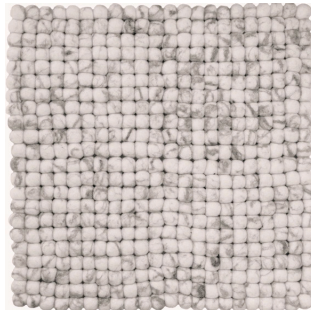

1-3590
WHITEWASH