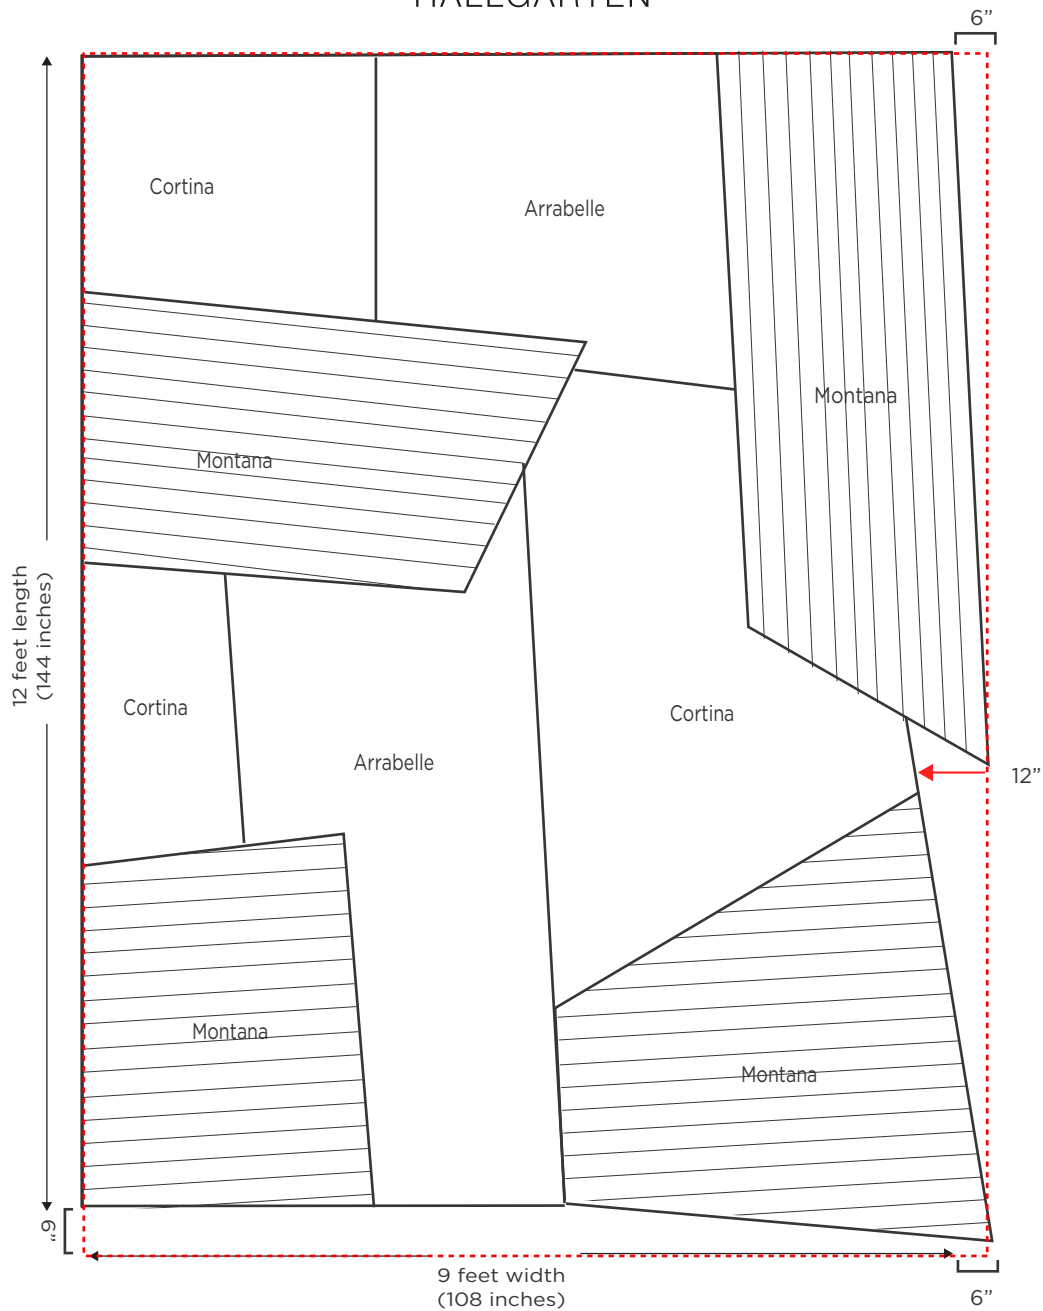

# ROSEMARY HALLGARTEN

Size: 9'W x 12'L

Scale: 1/2"=1'

## DETAILS:

Design: Geo Shearling

Construction: Machine Woven

Composition:

Natural & Recycled Sheep Fiber

Max Width: NA

Made in Turkey

## CARE:

Professionally clean only

See Rug Care page

Available in one colorway, please inquire for custom options.  
NOTE: Pattern may vary slightly depending on the size of the rug.

1-6807  
ERMINE