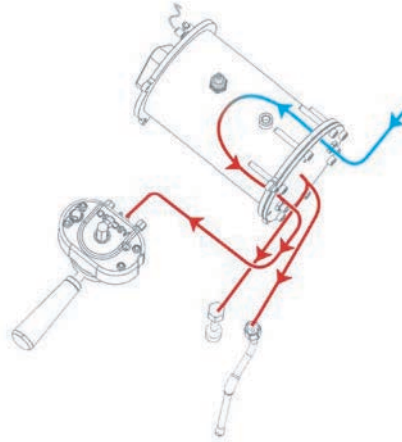

MAIN FEATURES

Multi-group technology (on/off by group). Professional thermodynamic groups.

Independent steam boiler. Stainless steel Aisi 316. Extremely sturdy. Large capacity.

External PID control (+0.1°C) each group and steam boiler.

External timer for each group.

Digital Display in each group
Multiple functions. Total control.

Thermal stability (+/- 0.5°C)

Energy efficient (-50%).

Powerful steamer (12 mm anti-lime scale tube. Stainless steel. Cool touch).

Walnut wood accessories.

Ascaso App. Total control.

High performance volumetric pump. Constant pressure even after a prolonged and simultaneous use of more groups.

Water tank (2L) and net connection.

Thermal lagging on steam boiler.

Dynamic pre-heating (coffee group).

Active cup warmer.

Chromed foots. Great thickness.

Stainless steel rail.