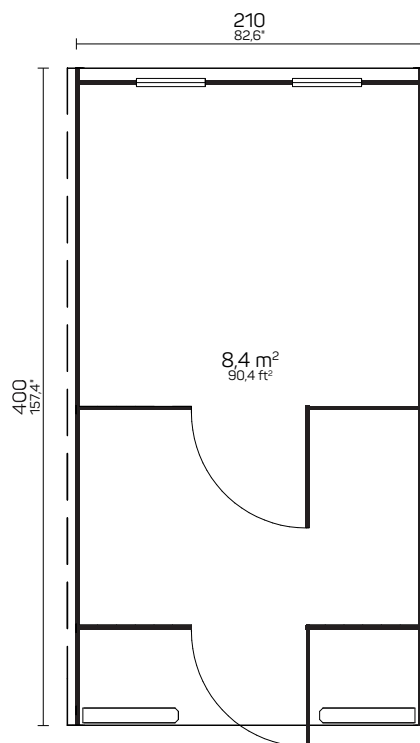

KEMI

Art 111 2003

BUY PRE-ASSEMBLED OR IN PACKAGE

POSSIBILITY TO ORDER WITHOUT BENCHES AND USE AS A CAMPING HOUSE!

210x400 cm	-	40 mm	Ø 210 cm	224 cm	8,4 m²	13,8 m²	10,4 m³	-
82,6x157,4"	-	1 5/8"	Ø 82,6"	88,1"	90,4 ft²	148,5 ft²	367,1 ft³	-
57 cm	28 mm	690x1660 mm	690x1660 mm	410x915 mm	SAUNA ROOM	400x110x70 cm ca. 950 kg		
22,4"	1,1"	27,1x65,3"	27,1x65,3"	16,1x36"	≈4 PERSONS	157,4"x43,3"x27,5" ca. 2094 lb