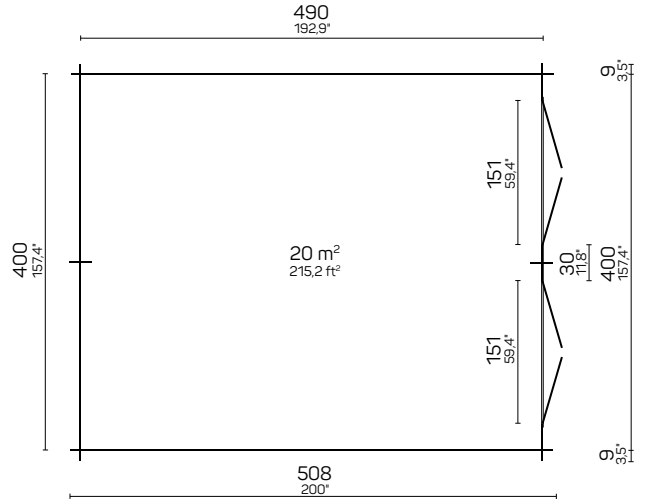

TOBIAS 16 m²

Art 101 008

TOBIAS 20 m²

Art 101 009

TOBIAS 25 m²

Art 101 010

Wooden sheds

For all the beautiful moments in your garden...