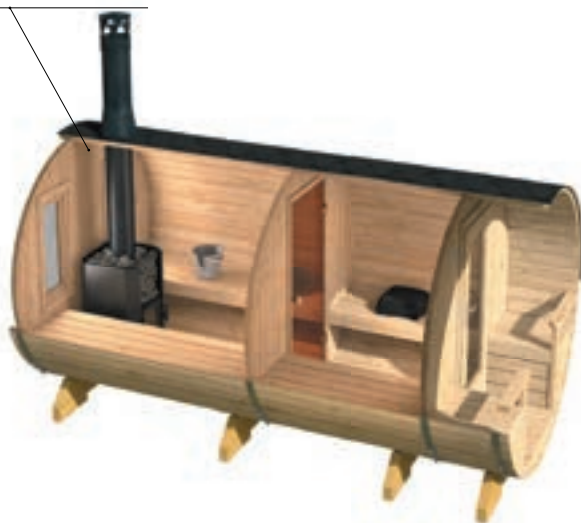

KEMI

Art 111 2003

BUY PRE-ASSEMBLED OR IN PACKAGE

POSSIBILITY TO ORDER WITHOUT BENCHES AND USE AS A CAMPING HOUSE!

210x400 cm	-	40 mm	Ø 210 cm	224 cm	8,4 m²	13,8 m²	10,4 m³	-
82,6x157,4"	-	1 5/8"	Ø 82,6"	88,1"	90,4 ft²	148,5 ft²	367,1 ft³	-
57 cm	28 mm	690x1660 mm	690x1660 mm	410x915 mm	SAUNA ROOM	400x110x70 cm ca. 950 kg		
22,4"	1,1"	27,1x65,3"	27,1x65,3"	16,1x36"	≈4 PERSONS	157,4"x43,3"x27,5" ca. 2094 lb