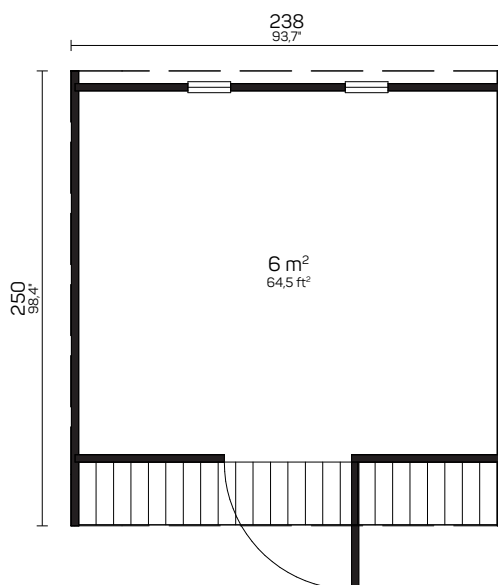

SAUNA PODS

BIANCA

Art 111 3000

BUY PRE-
ASSEMBLED
OR IN PACKAGE

POSSIBILITY TO ORDER WITHOUT BENCHES
AND USE AS A CAMPING HOUSE!

238×250 cm	-	40 mm	215 cm	241 cm	6 m ²	14,2 m ²	7,8 m ³	-
93,7×98,4"	-	1 5/8"	84,6"	94,8"	64,5 ft ²	152,8 ft ²	275,3 ft ³	-
35 cm	28 mm	690×1835 mm	225×730 mm	SAUNA ROOM	260×108×85 cm			ca. 720 kg
13,7"	1,1"	27,1×72,2"	8,8×28,7"	≈6 PERSONS	102,3"×42,5"×33,4"			ca. 1587 lb