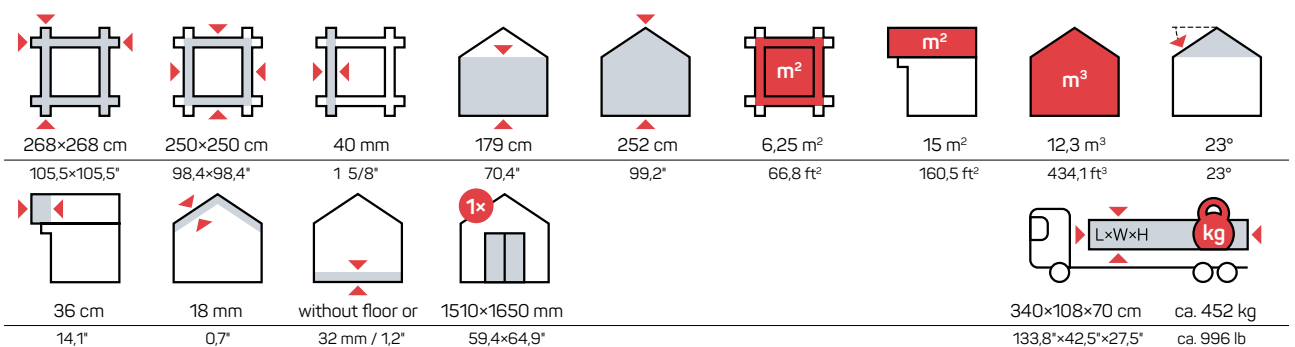

TOBIAS 6 m²

Art 101 006