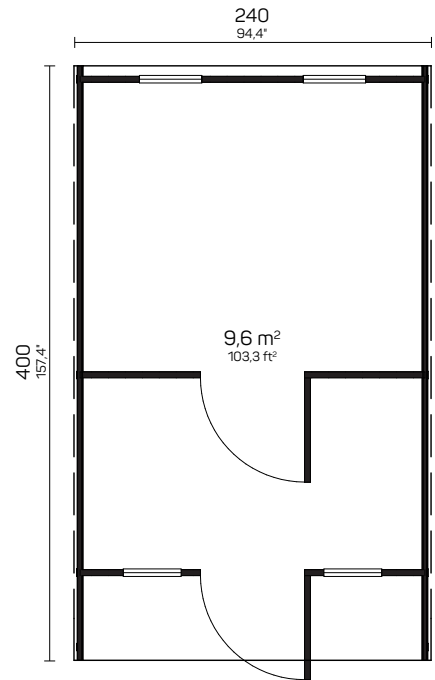

PORI

Art 111 2006

BUY PRE-ASSEMBLED OR IN PACKAGE

POSSIBILITY TO ORDER WITHOUT BENCHES AND USE AS A CAMPING HOUSE!

240×400 cm	-	40 mm	Ø 240 cm	248 cm	9,6 m²	15,8 m²	14,5 m³	-	-
94,4×157,4"	-	1 5/8"	Ø 94,4"	97,6"	103,3 ft²	170 ft²	511,8 ft³	-	-
57 cm	28 mm	690×1835 mm	690×1915 mm	410×915 mm	390×480 mm	SAUNA ROOM	SAUNA ROOM	SAUNA ROOM	SAUNA ROOM
22,4"	1,1"	27,1×72,2"	27,1×75,3"	16,1×36"	15,3×18,9"	≈4 PERSONS	≈4 PERSONS	≈4 PERSONS	≈4 PERSONS