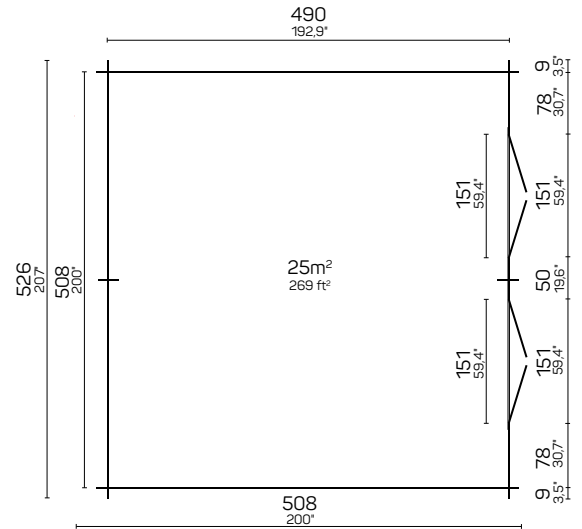

DAISY 25 m²

Art 101 005