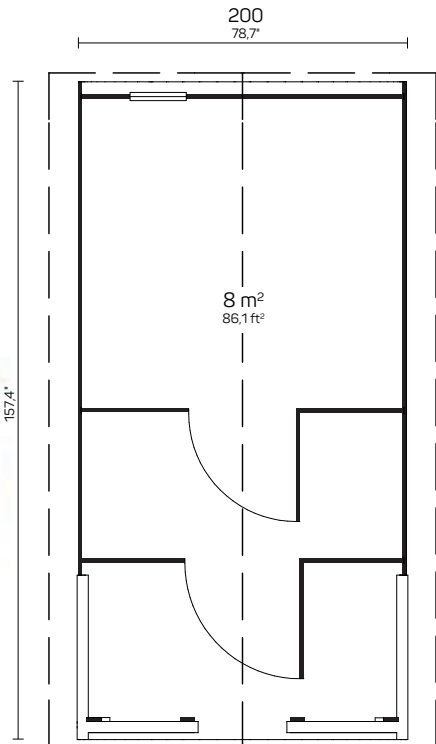

BARREL SAUNAS

LAHTI

Art 111 2000

BUY PRE-ASSEMBLED OR IN PACKAGE

POSSIBILITY TO ORDER WITHOUT BENCHES AND USE AS A CAMPING HOUSE!

200×400 cm	-	40 mm	Ø 200 cm	224 cm	8 m²	10,5 m²	7,9 m³	23°	
78,7×157,4"	-	1 5/8"	Ø 78,7"	88,1"	86,1 ft²	113 ft²	278,9 ft³	23°	
112 cm	18/21 mm	690×1660 mm	690×1660 mm	400×400 mm	SAUNA ROOM				
44"	0,7"/0,8"	27,1×65,3"	27,1×65,3"	15,7×15,7"	≈4-6 PERSONS