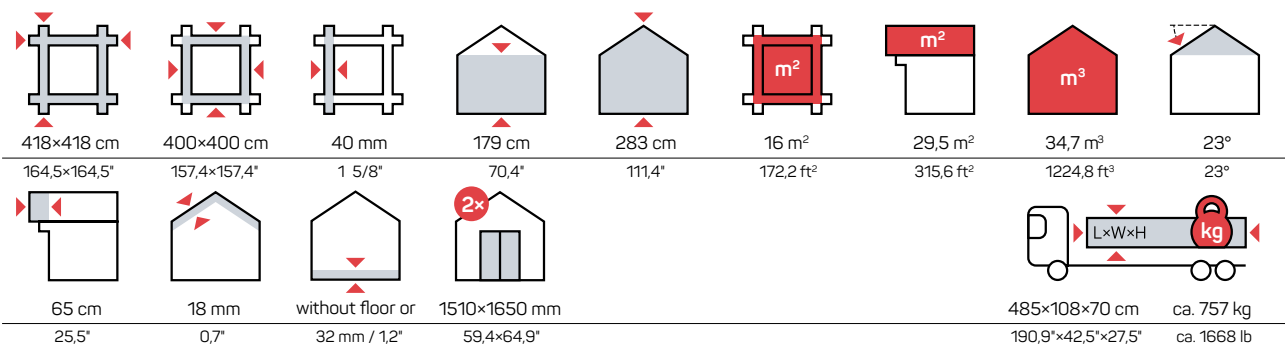

TOBIAS 16 m²

Art 101 008