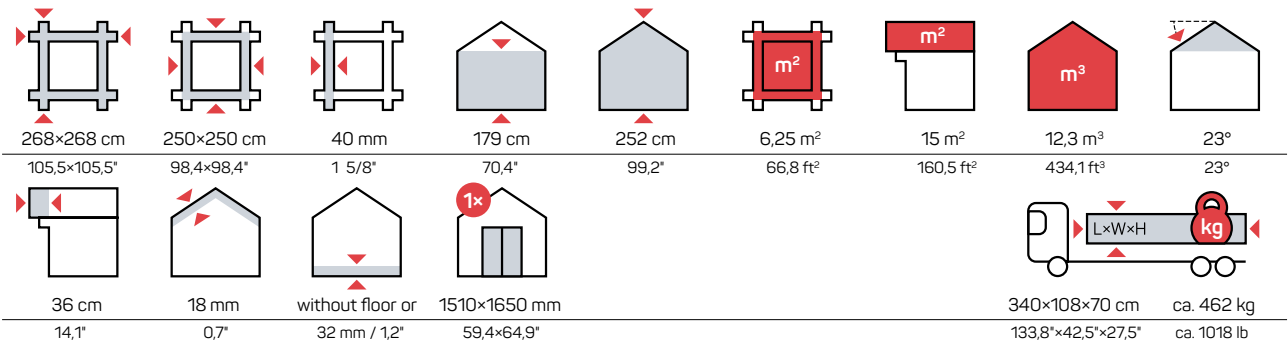

Wooden sheds

WOODEN SHEDS

DAISY 6 m²

Art 101 001

DAISY 10 m²

Art 101 002

DAISY 16 m²

Art 101 003