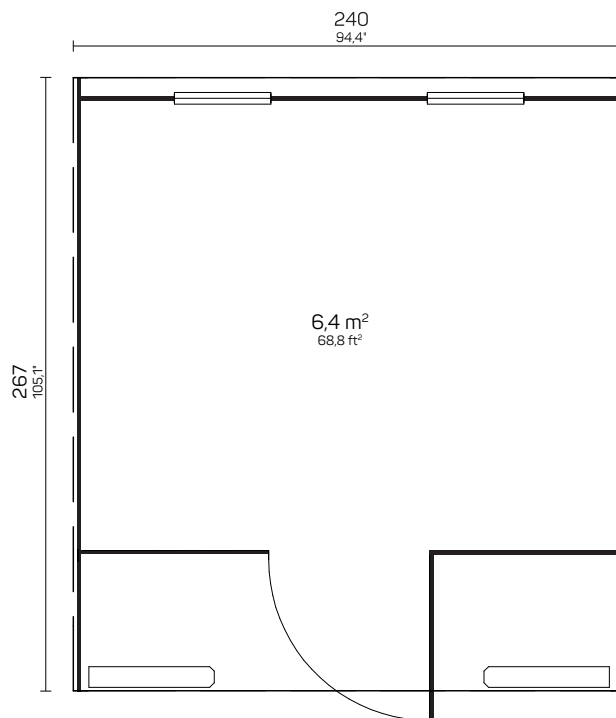

NOKIA

Art 111 2005

BUY PRE-
ASSEMBLED
OR IN PACKAGE

POSSIBILITY TO ORDER WITHOUT BENCHES
AND USE AS A CAMPING HOUSE!

240×267 cm	-	40 mm	∅ 240 cm	248 cm	6,4 m²	10,5 m²	8,7 m³	-
94,4×105,1"	-	1 5/8"	∅ 94,4"	97,6"	68,8 ft²	113 ft²	307,1 ft³	-
57 cm	28 mm	690×1835 mm	410×915 mm	SAUNA ROOM ≈4 PERSONS				
22,4"	1,1"	27,1×72,2"	16,1×36"