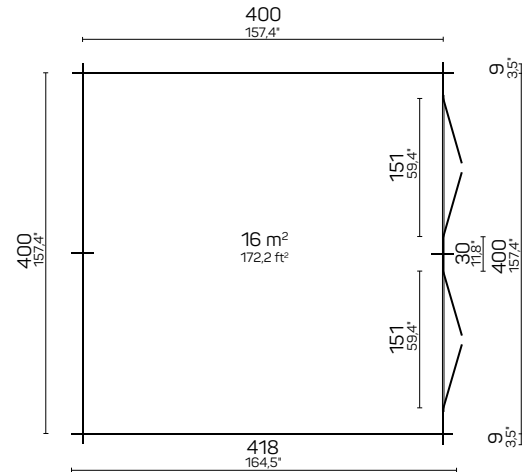

TOBIAS 16 m²

Art 101 008