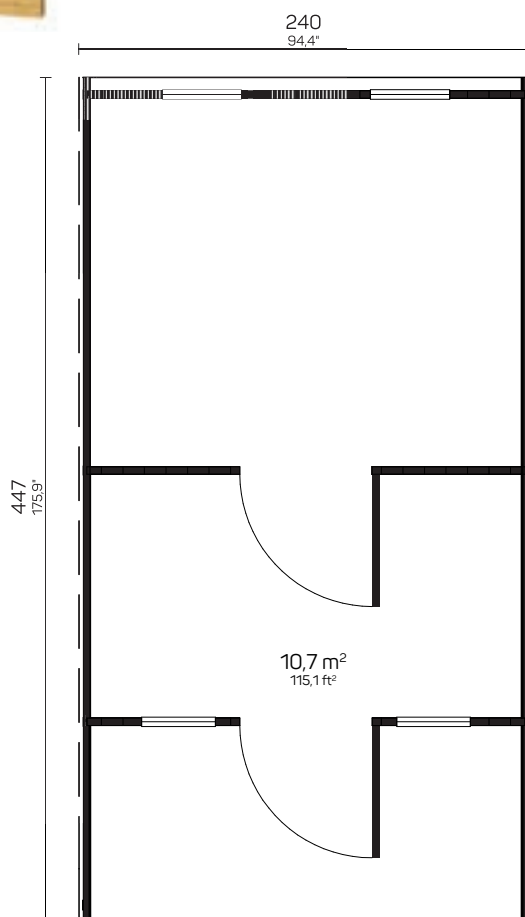

TURKU

Art 111 2007

BUY PRE-
ASSEMBLED
OR IN PACKAGE

POSSIBILITY TO ORDER WITHOUT BENCHES
AND USE AS A CAMPING HOUSE!

240×447 cm	-	40 mm	Ø 240 cm	248 cm	10,7 m²	17,7 m²	14,5 m³	-
94,4×175,9"	-	1 5/8"	Ø 94,4"	97,6"	115,1 ft²	190,5 ft²	511,8 ft³	-
104 cm	28 mm	690×1835 mm	690×1915 mm	410×915 mm	390×480 mm	SAUNA ROOM		
40,9"	1,1"	27,1×72,2"	27,1×75,3"	16,1×36"	15,3×18,9"	≈4 PERSONS