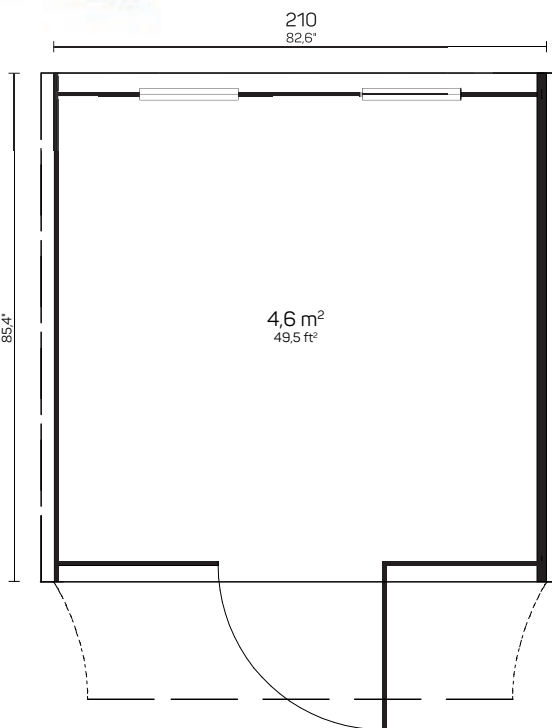

MASKU

Art 111 2001

BUY PRE-ASSEMBLED OR IN PACKAGE

POSSIBILITY TO ORDER WITHOUT BENCHES AND USE AS A CAMPING HOUSE!

210×217 cm	-	40 mm	Ø 210 cm	224 cm	4,6 m²	9 m²	6 m³	-
82,6×85,4"	-	1 5/8"	Ø 82,6"	88,1"	49,5 ft²	96,8 ft²	211,8 ft³	-
57 cm	28 mm	690×1660 mm	410×915 mm	SAUNA ROOM	435×110×49 cm			ca. 720 kg
22,4"	1,1"	27,1×65,3"	16,1×36"	≈6-8 PERSONS	171,2'×43,3'×19,2"			ca. 1587 lb