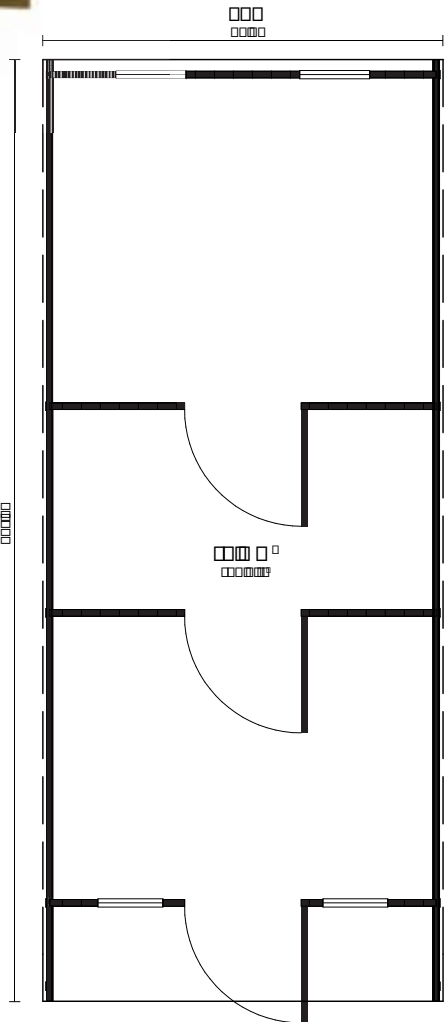

RUKA

Art 111 2008

BUY PRE-ASSEMBLED OR IN PACKAGE

POSSIBILITY TO ORDER WITHOUT BENCHES AND USE AS A CAMPING HOUSE!

240x565 cm	-	40 mm	Ø 240 cm	248 cm	13,6 m²	22,3 m²	21,6 m³	-
94,4x222,4"	-	1 5/8"	Ø 94,4"	97,6"	146,3 ft²	240 ft²	762,4 ft³	-
57 cm	28 mm	690x1835 mm	690x1915 mm	410x915 mm	390x480 mm	SAUNA ROOM		
22,4"	1,1"	27,1x72,2"	27,1x75,3"	16,1x36"	15,3x18,9"	≈4 PERSONS