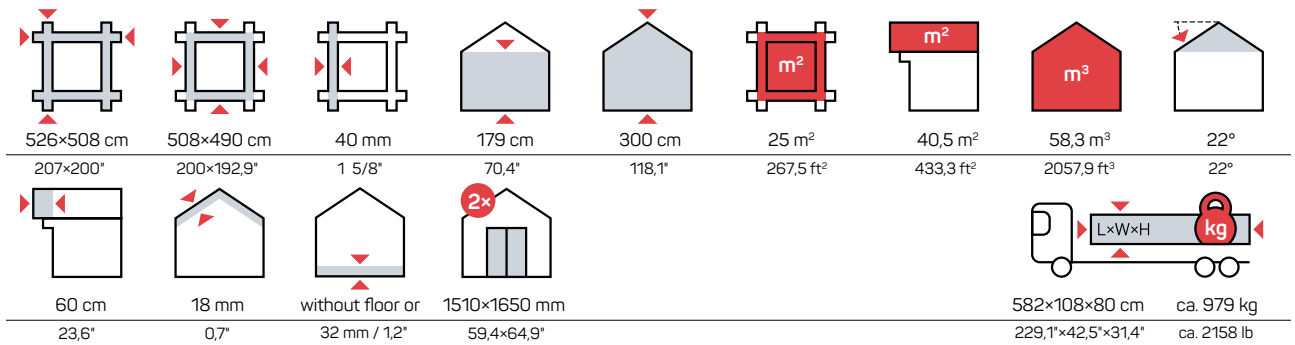

DAISY 25 m²

Art 101 005