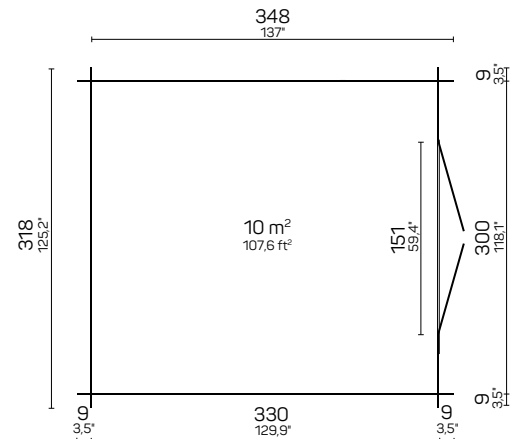

Wooden sheds

WOODEN SHEDS

DAISY 6 m²

Art 101 001

DAISY 10 m²

Art 101 002

DAISY 16 m²

Art 101 003