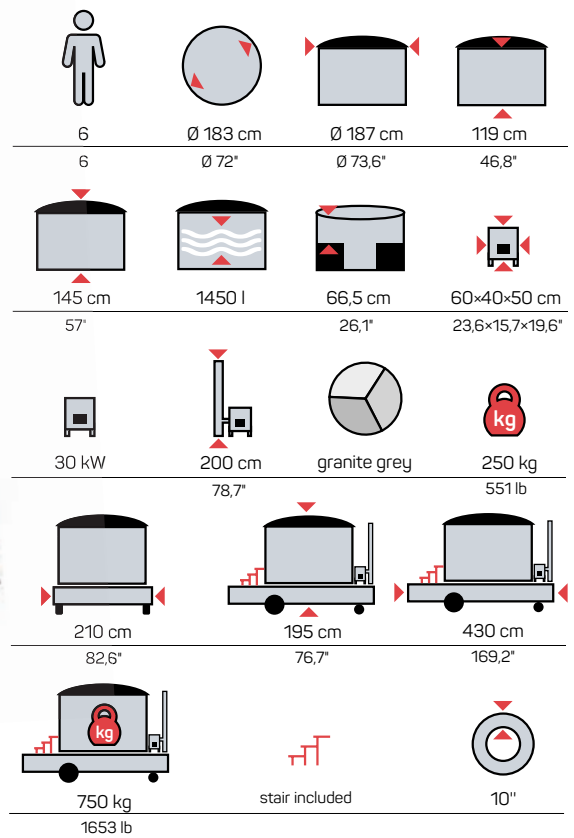

MOBILE HOT TUB

Art 111 555VR

CUP HOLDER

Art TOPSH