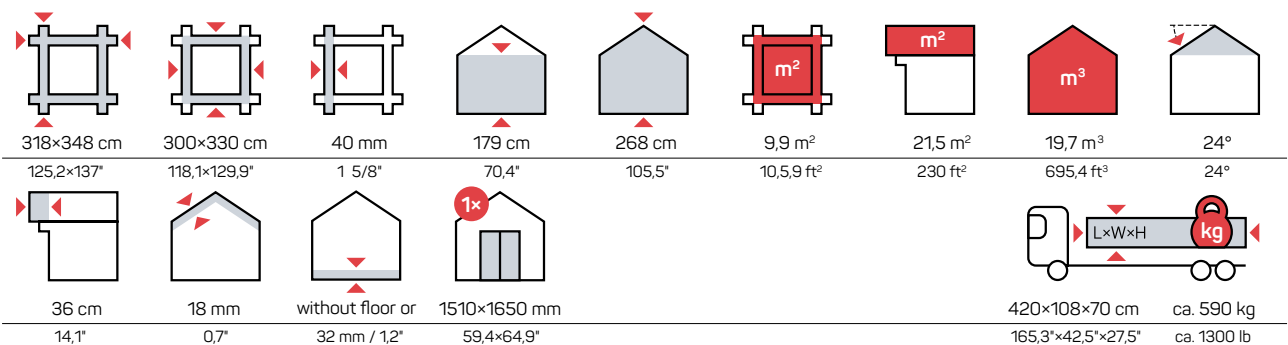

Wooden sheds

WOODEN SHEDS

DAISY 6 m²

Art 101 001

DAISY 10 m²

Art 101 002

DAISY 16 m²

Art 101 003