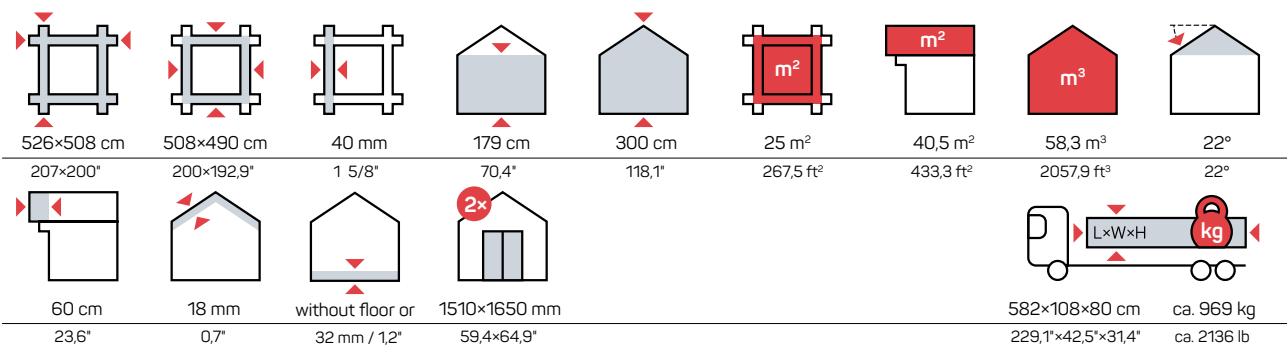

TOBIAS 16 m²

Art 101 008

TOBIAS 20 m²

Art 101 009

TOBIAS 25 m²

Art 101 010

Wooden sheds

For all the beautiful moments in your garden...