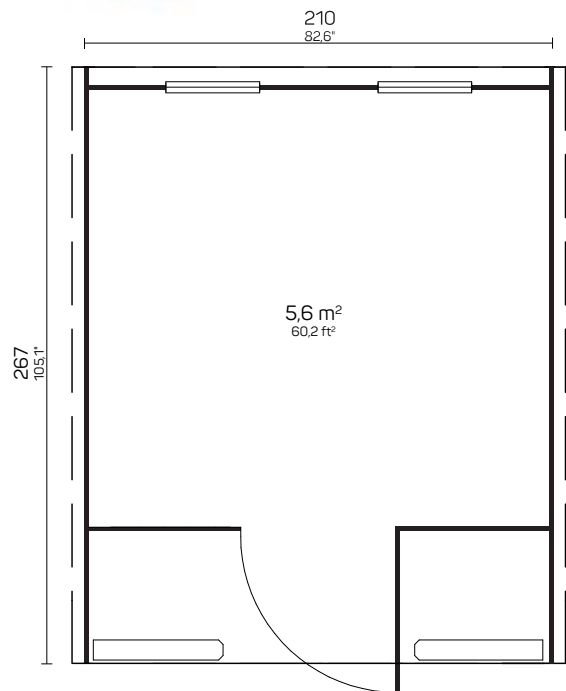

KERAVA

Art 111 2002

BUY PRE-ASSEMBLED OR IN PACKAGE

POSSIBILITY TO ORDER WITHOUT BENCHES AND USE AS A CAMPING HOUSE!

210×267 cm	-	40 mm	Ø 210 cm	224 cm	6 m²	9 m²	6,2 m³	-
82,6×105,1"	-	1 5/8"	Ø 82,6"	88,1"	64,5 ft²	96,8 ft²	218,8 ft³	-
57 cm	28 mm	690×1660 mm	410×915 mm	SAUNA ROOM				
22,4"	1,1"	27,1×65,3"	16,1×36"	=6-7 PERSONS