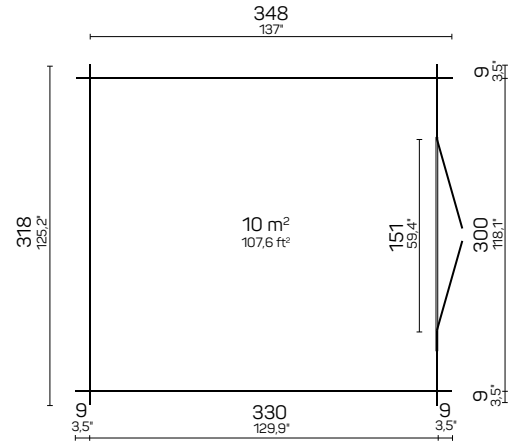

TOBIAS 10 m²

Art 101 007