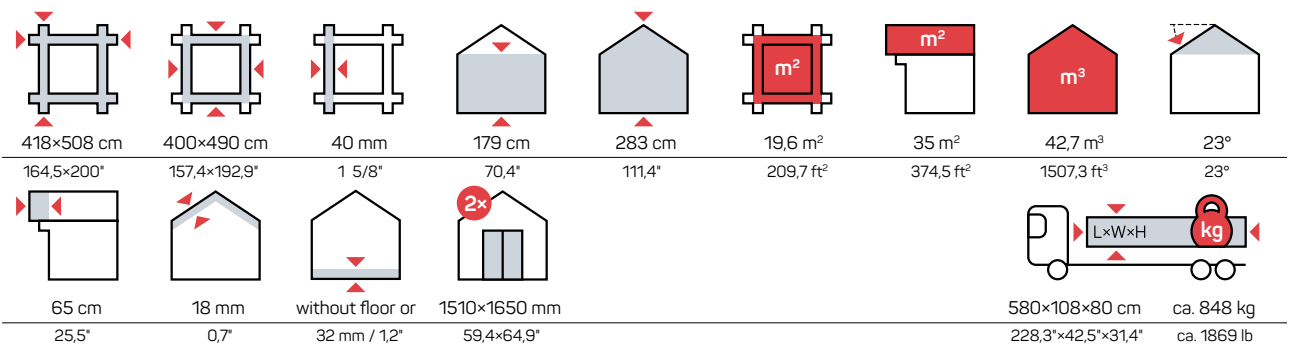

DAISY 20 m²

Art 101 004