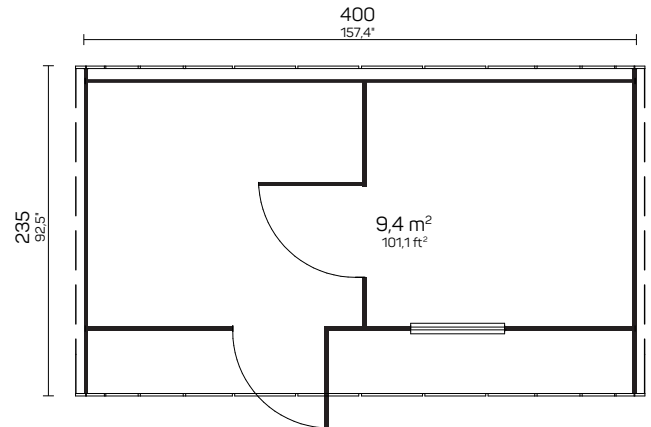

OVAL SAUNAS • BARREL SAUNAS SAUNA PODS

Saunas

OVAL SAUNAS

FORSSA

Art 111 1061

BUY PRE-ASSEMBLED OR IN PACKAGE

POSSIBILITY TO ORDER WITHOUT BENCHES AND USE AS A CAMPING HOUSE!

400×235 cm	-	40 mm	219 cm	233 cm	9,4 m ²	13 m ²	12,8 m ³	4°
157,4×92,5"	-	1 5/8"	86,2"	91,7"	101,1 ft ²	139,9 ft ²	452 ft ³	4°
						SAUNA ROOM		
47 cm	28 mm	690×1835 mm	690×1955 mm	Ø 700 mm	≈3-4 PERSONS			
18,5"	1,1"	27,1×72,2"	27,1×76,9"	Ø 27,5"				