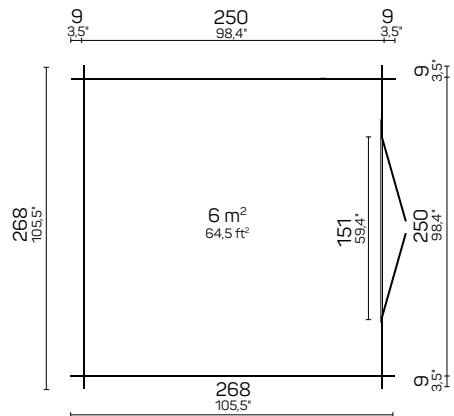

TOBIAS 6 m²

Art 101 006