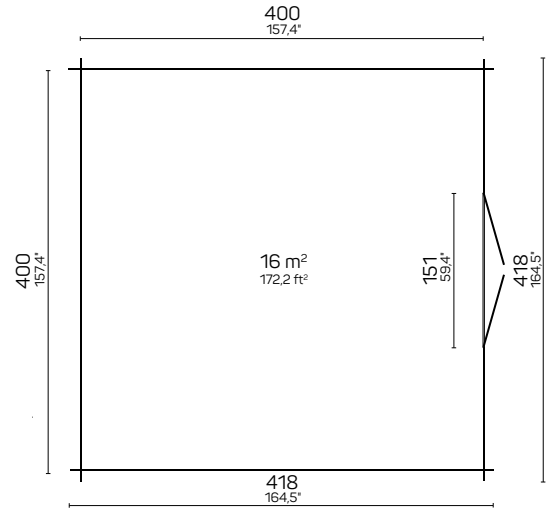

Wooden sheds

WOODEN SHEDS

DAISY 6 m²

Art 101 001

DAISY 10 m²

Art 101 002

DAISY 16 m²

Art 101 003