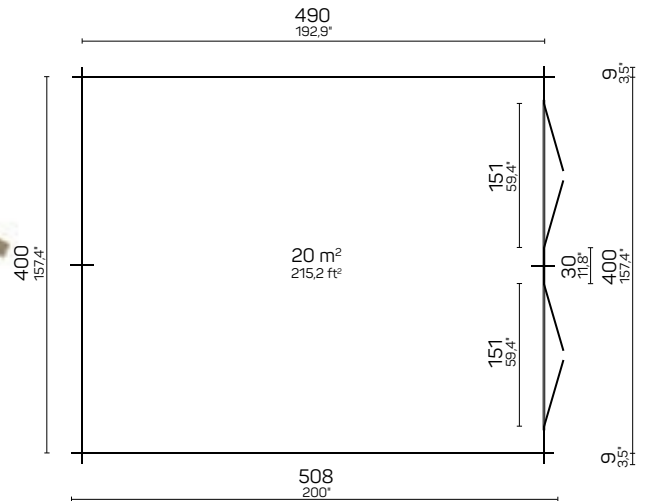

DAISY 20 m²

Art 101 004