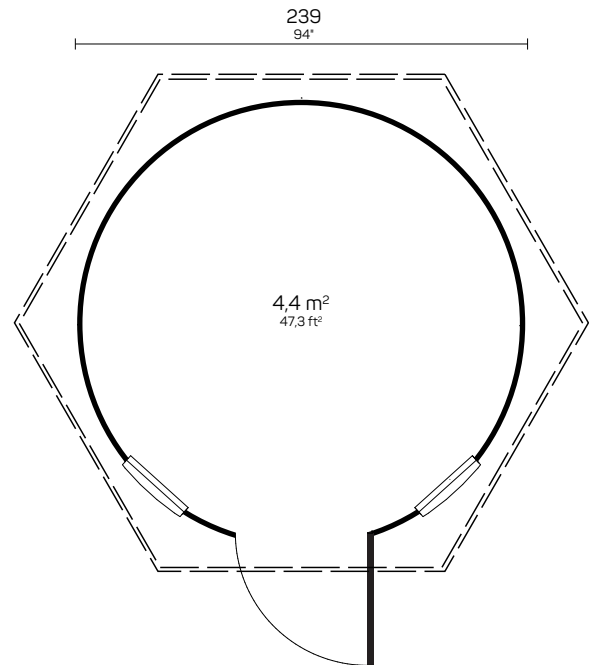

TORNIO

Art 111 2004

BUY PRE-ASSEMBLED OR IN PACKAGE

POSSIBILITY TO ORDER WITHOUT BENCHES AND USE AS A CAMPING HOUSE!

Ø 239 cm	-	40 mm	Ø 240 cm	299 cm	4,4 m²	10,5 m²	8,4 m³	25°
Ø 94"	-	1 5/8"	Ø 94,4"	117,7"	47,6 ft²	113 ft²	296,5 ft³	25°
					SAUNA ROOM			
12 cm	28 mm	1x	2x	≈4-6 PERSONS				
4,7"	1,1"	27,1x72,2"	16,1x36"