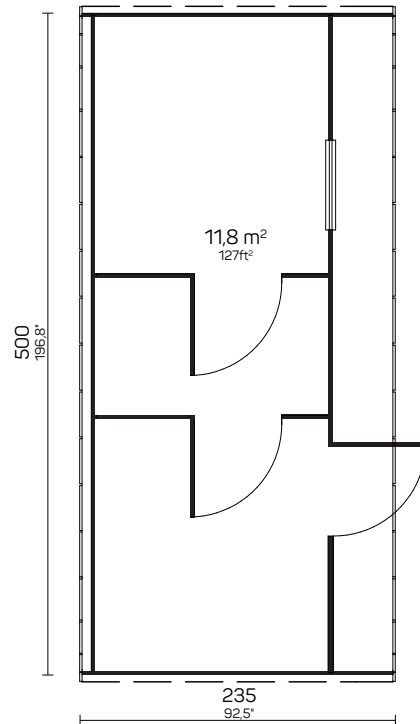

POSSIBILITY TO ORDER WITHOUT BENCHES AND USE AS A CAMPING HOUSE!

500×235 cm	-	40 mm	219 cm	233 cm	11,8 m²	15 m²	16,4 m³	3°
196,8×92,5"	-	1 5/8"	86,2"	91,7"	127 ft²	161,4 ft²	579,1ft³	3°
47 cm	28 mm	1x 690×1835 mm	2x 690×1955 mm	1x Ø 700 mm	SAUNA ROOM			
18,5"	1,1"	27,1×72,2"	27,1×76,9"	27,5"	≈3-4 PERSONS