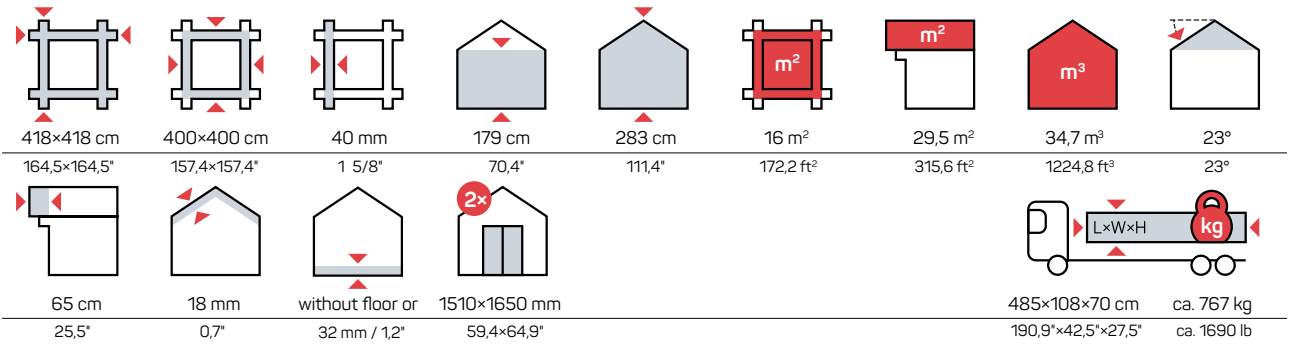

Wooden sheds

WOODEN SHEDS

DAISY 6 m²

Art 101 001

DAISY 10 m²

Art 101 002

DAISY 16 m²

Art 101 003