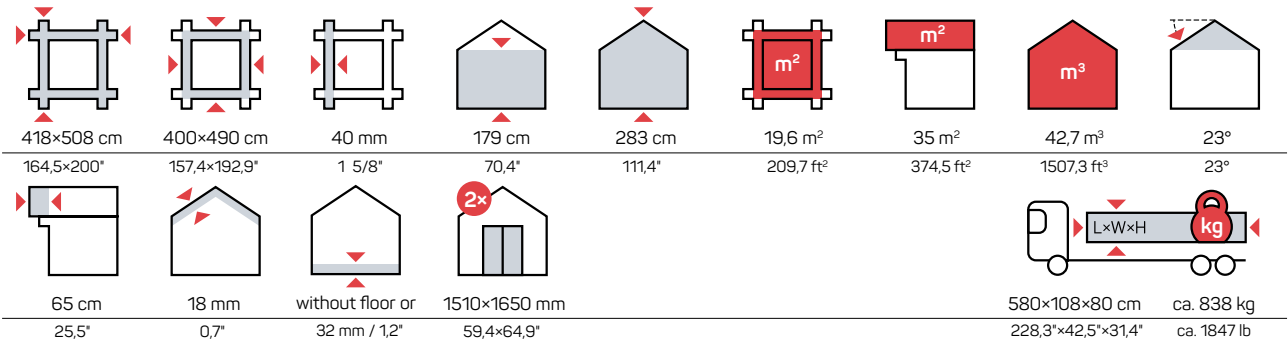

TOBIAS 16 m²

Art 101 008

TOBIAS 20 m²

Art 101 009

TOBIAS 25 m²

Art 101 010

Wooden sheds

For all the beautiful moments in your garden...