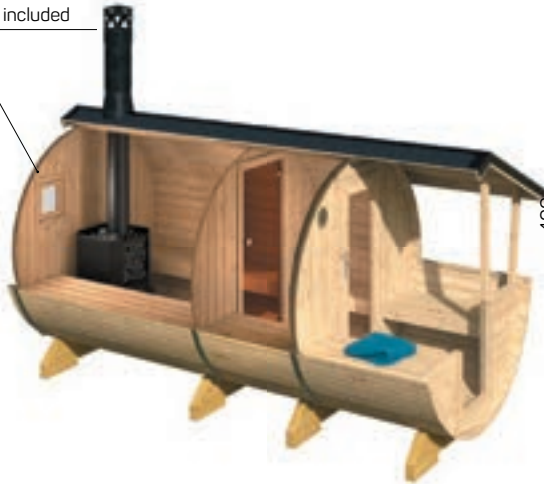

BARREL SAUNAS

LAHTI

Art 111 2000

BUY PRE-ASSEMBLED OR IN PACKAGE

POSSIBILITY TO ORDER WITHOUT BENCHES AND USE AS A CAMPING HOUSE!

200×400 cm	-	40 mm	Ø 200 cm	224 cm	8 m²	10,5 m²	7,9 m³	23°	
78,7×157,4"	-	1 5/8"	Ø 78,7"	88,1"	86,1 ft²	113 ft²	278,9 ft³	23°	
112 cm	18/21 mm	690×1660 mm	690×1660 mm	400×400 mm	SAUNA ROOM				
44"	0,7"/0,8"	27,1×65,3"	27,1×65,3"	15,7×15,7"	≈4-6 PERSONS