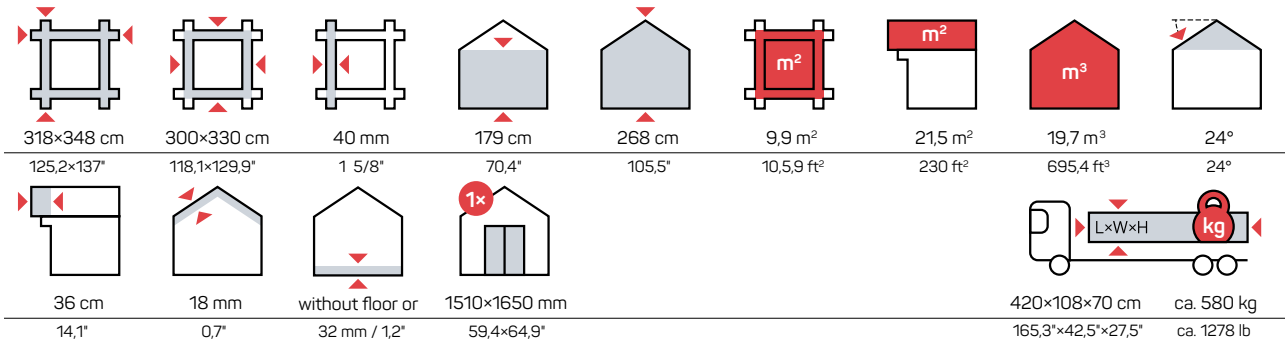

TOBIAS 10 m²

Art 101 007