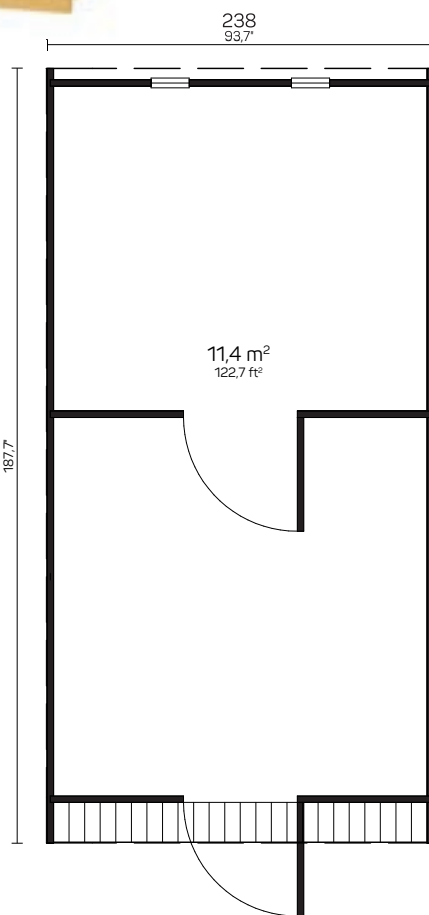

LARS

Art 111 3002

BUY PRE-ASSEMBLED OR IN PACKAGE

POSSIBILITY TO ORDER WITHOUT BENCHES AND USE AS A CAMPING HOUSE!

238×477 cm	-	40 mm	215 cm	241 cm	11,4 m²	27 m²	16,6 m³	-
93,7×187,7"	-	1 5/8"	84,6"	94,8"	122,7 ft²	290,6 ft²	585,9 ft³	-
25 cm	28 mm	690×1835 mm	690×1915 mm	225×730 mm	SAUNA ROOM			
9,8"	1,1"	27,1×72,2"	27,1×75,37"	8,8×28,7"	≈6 PERSONS