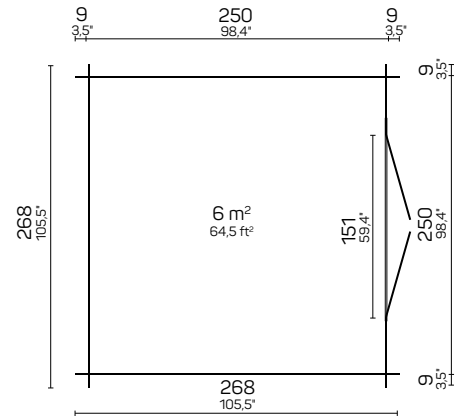

Wooden sheds

WOODEN SHEDS

DAISY 6 m²

Art 101 001

DAISY 10 m²

Art 101 002

DAISY 16 m²

Art 101 003