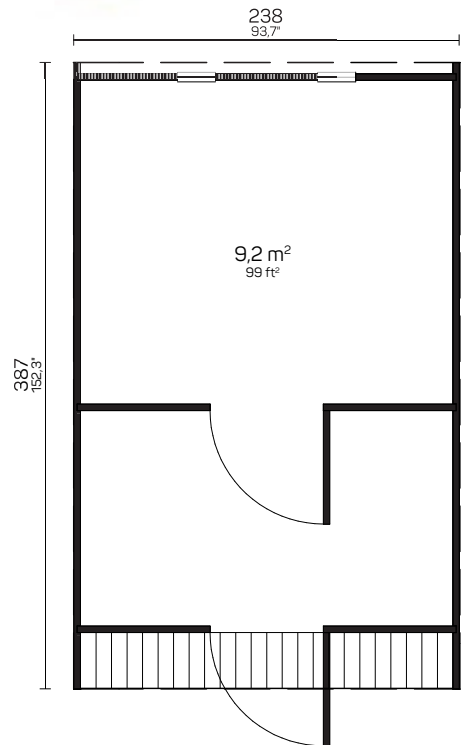

KRIS

Art 111 3001

BUY PRE-ASSEMBLED OR IN PACKAGE

POSSIBILITY TO ORDER WITHOUT BENCHES AND USE AS A CAMPING HOUSE!

238x387 cm	-	40 mm	215 cm	241 cm	9,2 m²	21,9 m²	12,9 m³	-
93,7x152,3"	-	1 5/8"	84,6"	94,8"	99 ft²	235,7 ft²	455,3 ft³	-
35 cm	28 mm	690x1835 mm	690x1915 mm	225x730 mm	SAUNA ROOM			
13,7"	1,1"	27,1x72,2"	27,1x75,37"	8,8x28,7"	=6 PERSONS