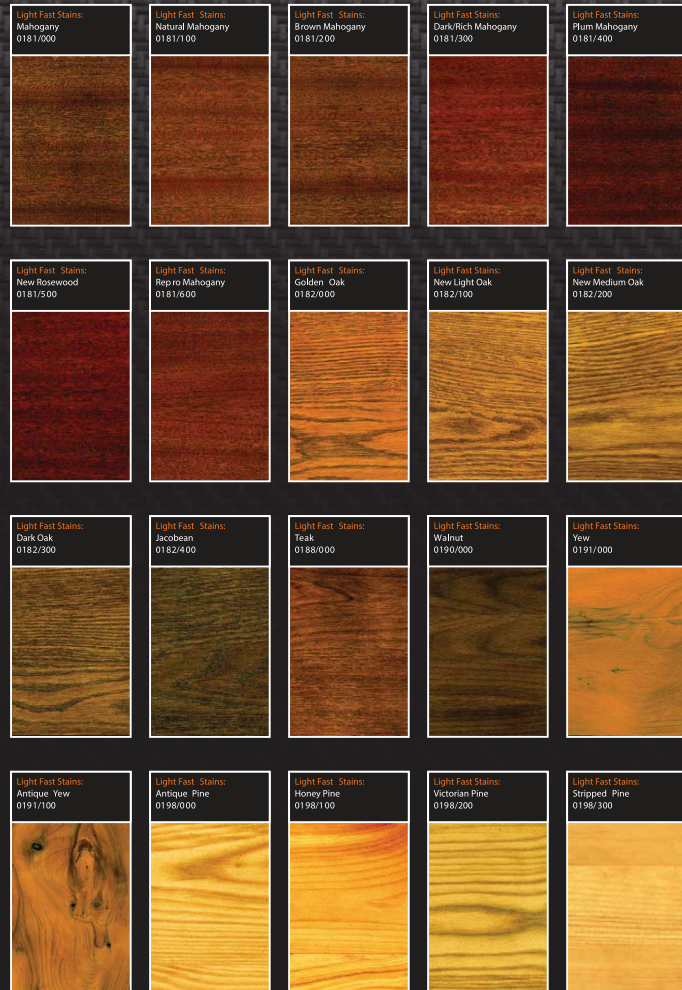

LIGHT FAST STAINS

CLASSIQUE STAINS

LIGHT FAST STAINS

A range of fast drying alcohol-based stains suitable for hand, spray or dip application. The standard range consists of popular primary colours and a selection of the most widely used wood colours. Formulated to provide excellent definition and depth of colour. This range is also suitable for tinting Morrells Precatalyst and Acid Catalyst lacquers up to a maximum of 5% by volume (Acid Catalyst should be catalysed prior to tinting).

CLASSIQUE STAINS

A range of fast drying solvent-based stains suitable for hand, spray or dip application. The standard range consists of the most widely used wood colours. Formulated to provide an excellent definition and depth of colour. This range is also suitable for tinting Morrells Precatalyst up to a maximum of 5% by volume. 134/ stains are slower drying for easy movement over larger areas. 135/ stains are designed for spray and leave applications.