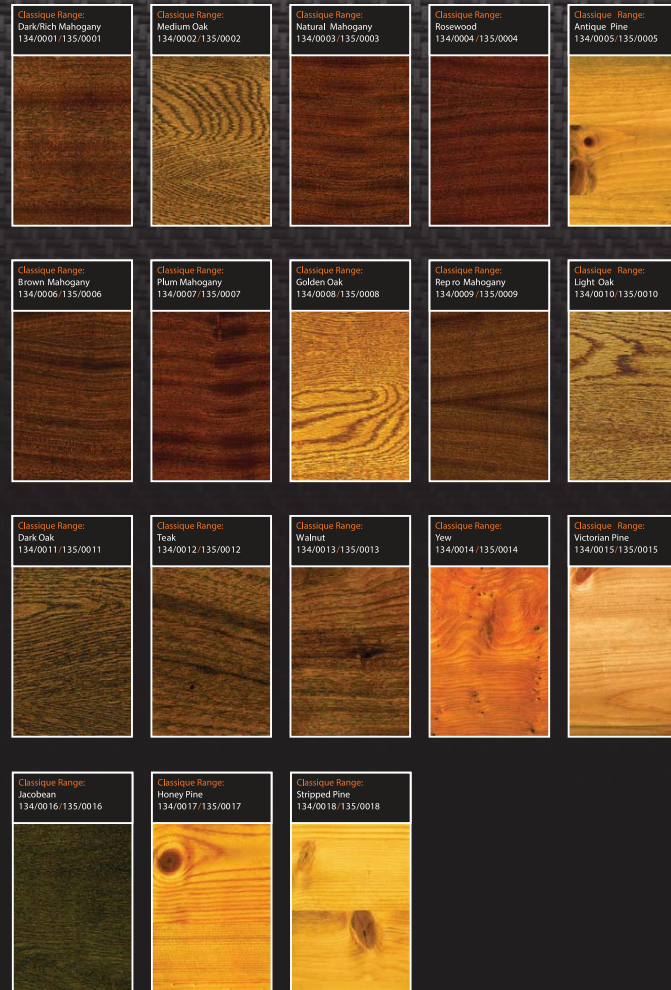

LIGHT FAST STAINS

CLASSIQUE STAINS

LIGHT FAST STAINS

A range of fast drying alcohol-based stains suitable for hand, spray or dip application. The standard range consists of popular primary colours and a selection of the most widely used wood colours. Formulated to provide excellent definition and depth of colour. This range is also suitable for tinting Morrells Precatalyst and Acid Catalyst lacquers up to a maximum of 5% by volume (Acid Catalyst should be catalysed prior to tinting).

CLASSIQUE STAINS

A range of fast drying solvent-based stains suitable for hand, spray or dip application. The standard range consists of the most widely used wood colours. Formulated to provide an excellent definition and depth of colour. This range is also suitable for tinting Morrells Precatalyst up to a maximum of 5% by volume. 134/ stains are slower drying for easy movement over larger areas. 135/ stains are designed for spray and leave applications.