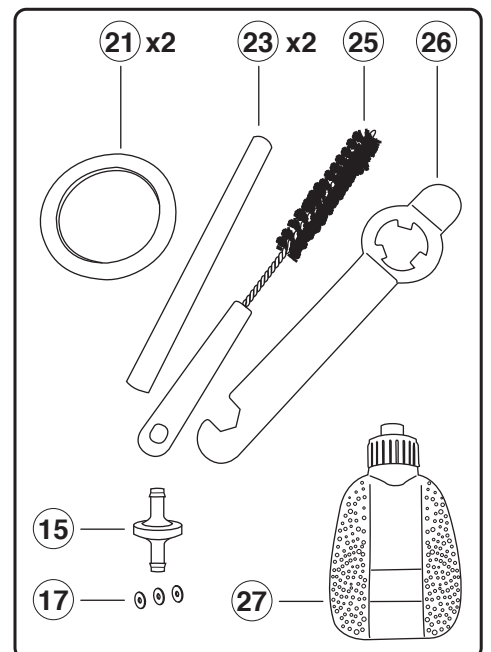

Disassembly and cleaning instructions

*Lubricate needle with lube (supplied)

Spare cup
and lid x2

Accessories kit

No. Description

1. Air cap ring
2. Air cap
3. Air direction plate
4. 0.5mm solution nozzle
5. Solution nozzle gasket
6. Pivot screw
7. Washer
8. Main body assembly
9. Solution needle
10. Adaptor
11. Needle spring
12. Solution flow screw
13. Pivot
14. Flexible tube air feed (2 pcs)
15. Inline check valve
16. Gland nut
17. Gland seal (3 pcs)

Part No.

- L0151
L0517
L0162
L0157
L0159
L0179
L0195
L0180
L0166
L0174
L0175
L0176
L0178
L0182
L1402
L0173
L0168

No. Description

18. Trigger
19. Pressure hose stem
20. Lid assembly
21. Gasket
22. Pressure connector
23. Pick up tube assembly
24. Tanning solution cup

Part No.

- L0177
L1401
L0187
L0188
L0183
L0190

Accessories kit

No. Description

15. Inline check valve
17. Gland seal (3 pcs)
21. Gasket
23. Pick up tube assembly
25. Brush
26. Spanner/ wrench
27. Gun lube