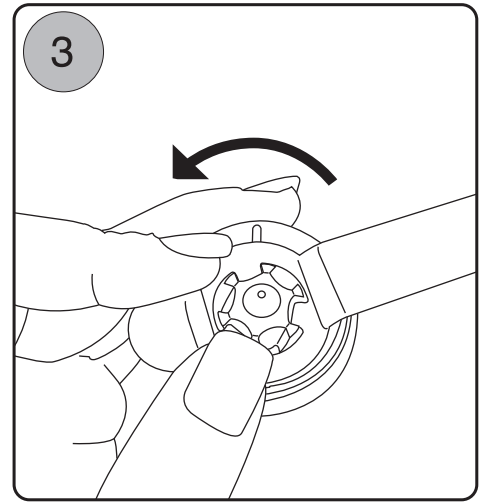

Disassembly and cleaning instructions

*Lubricate needle with lube (supplied)

Spare cup
and lid x2

Accessories kit

No. Description

1. Air cap ring
2. Air cap
3. Air direction plate
4. 0.5mm solution nozzle
5. Solution nozzle gasket
6. Pivot screw
7. Washer
8. Main body assembly
9. Solution needle
10. Adaptor
11. Needle spring
12. Solution flow screw
13. Pivot
14. Flexible tube air feed (2 pcs)
15. Inline check valve
16. Gland nut
17. Gland seal (3 pcs)

Part No.

- L0151
L0517
L0162
L0157
L0159
L0179
L0195
L0180
L0166
L0174
L0175
L0176
L0178
L0182
L1402
L0173
L0168

No. Description

18. Trigger
19. Pressure hose stem
20. Lid assembly
21. Gasket
22. Pressure connector
23. Pick up tube assembly
24. Tanning solution cup

Part No.

- L0177
L1401
L0187
L0188
L0183
L0190

Accessories kit

No. Description

15. Inline check valve
17. Gland seal (3 pcs)
21. Gasket
23. Pick up tube assembly
25. Brush
26. Spanner/ wrench
27. Gun lube