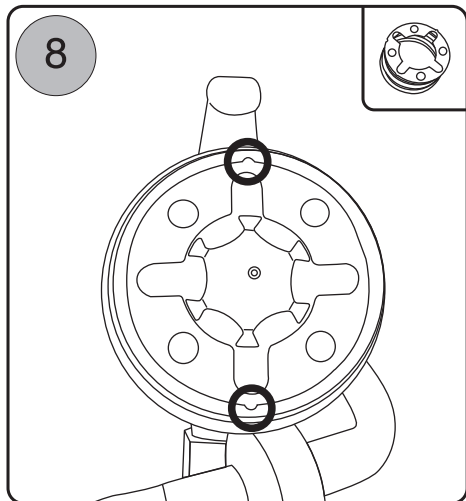

Disassembly and cleaning instructions

*Lubricate needle with lube (supplied)

Spare cup
and lid x2

Accessories kit

No. Description

1. Air cap ring
2. Air cap
3. Air direction plate
4. 0.5mm solution nozzle
5. Solution nozzle gasket
6. Pivot screw
7. Washer
8. Main body assembly
9. Solution needle
10. Adaptor
11. Needle spring
12. Solution flow screw
13. Pivot
14. Flexible tube air feed (2 pcs)
15. Inline check valve
16. Gland nut
17. Gland seal (3 pcs)

Part No.

- L0151
L0517
L0162
L0157
L0159
L0179
L0195
L0180
L0166
L0174
L0175
L0176
L0178
L0182
L1402
L0173
L0168

No. Description

18. Trigger
19. Pressure hose stem
20. Lid assembly
21. Gasket
22. Pressure connector
23. Pick up tube assembly
24. Tanning solution cup

Part No.

- L0177
L1401
L0187
L0188
L0183
L0190

Accessories kit

No. Description

15. Inline check valve
17. Gland seal (3 pcs)
21. Gasket
23. Pick up tube assembly
25. Brush
26. Spanner/ wrench
27. Gun lube