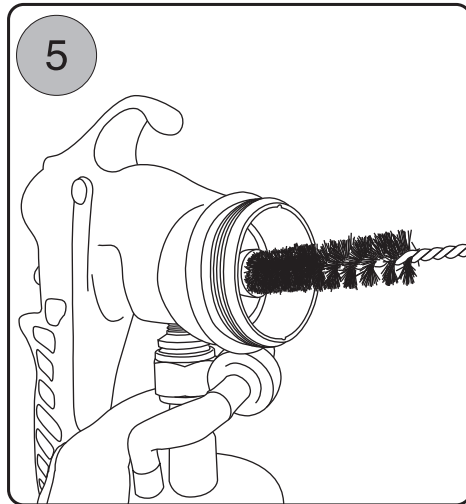

Disassembly and cleaning instructions

*Lubricate needle with lube (supplied)

Spare cup
and lid x2

Accessories kit

No. Description

1. Air cap ring
2. Air cap
3. Air direction plate
4. 0.5mm solution nozzle
5. Solution nozzle gasket
6. Pivot screw
7. Washer
8. Main body assembly
9. Solution needle
10. Adaptor
11. Needle spring
12. Solution flow screw
13. Pivot
14. Flexible tube air feed (2 pcs)
15. Inline check valve
16. Gland nut
17. Gland seal (3 pcs)

Part No.

- L0151
L0517
L0162
L0157
L0159
L0179
L0195
L0180
L0166
L0174
L0175
L0176
L0178
L0182
L1402
L0173
L0168

No. Description

18. Trigger
19. Pressure hose stem
20. Lid assembly
21. Gasket
22. Pressure connector
23. Pick up tube assembly
24. Tanning solution cup

Part No.

- L0177
L1401
L0187
L0188
L0183
L0190

Accessories kit

No. Description

15. Inline check valve
17. Gland seal (3 pcs)
21. Gasket
23. Pick up tube assembly
25. Brush
26. Spanner/ wrench
27. Gun lube