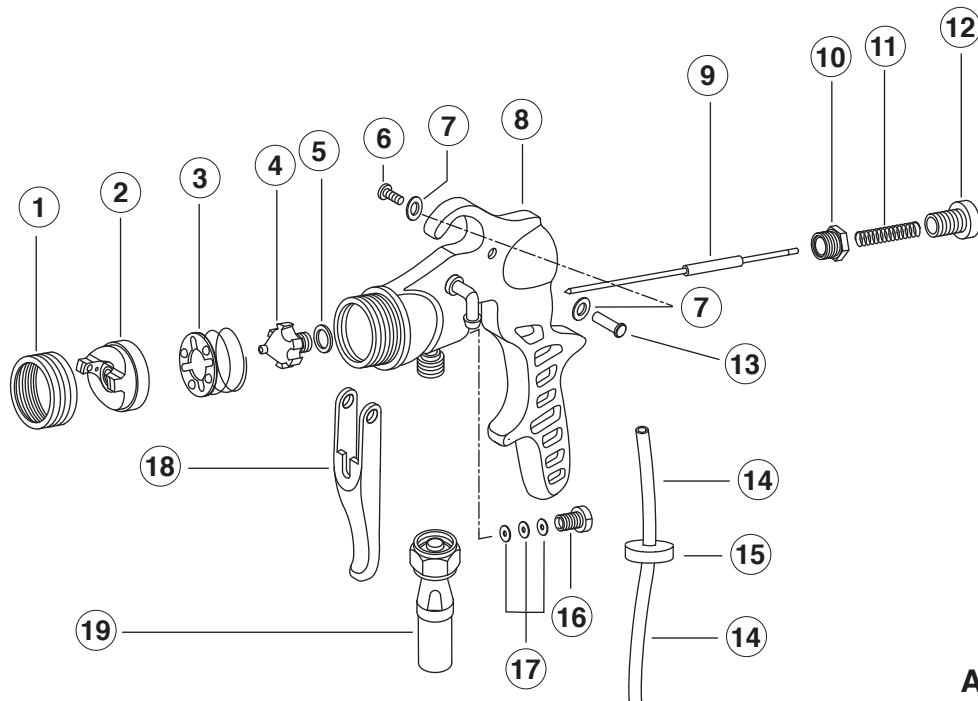

Disassembly and cleaning instructions

*Lubricate needle with lube (supplied)

Spare cup
and lid x2

Accessories kit

No. Description

1. Air cap ring
2. Air cap
3. Air direction plate
4. 0.5mm solution nozzle
5. Solution nozzle gasket
6. Pivot screw
7. Washer
8. Main body assembly
9. Solution needle
10. Adaptor
11. Needle spring
12. Solution flow screw
13. Pivot
14. Flexible tube air feed (2 pcs)
15. Inline check valve
16. Gland nut
17. Gland seal (3 pcs)

Part No.

- L0151
L0517
L0162
L0157
L0159
L0179
L0195
L0180
L0166
L0174
L0175
L0176
L0178
L0182
L1402
L0173
L0168

No. Description

18. Trigger
19. Pressure hose stem
20. Lid assembly
21. Gasket
22. Pressure connector
23. Pick up tube assembly
24. Tanning solution cup

Part No.

- L0177
L1401
L0187
L0188
L0183
L0190

Accessories kit

No. Description

15. Inline check valve
17. Gland seal (3 pcs)
21. Gasket
23. Pick up tube assembly
25. Brush
26. Spanner/ wrench
27. Gun lube

Part No.

- L1402
L0168
L0188
L0183
L1403
L0191
SG244