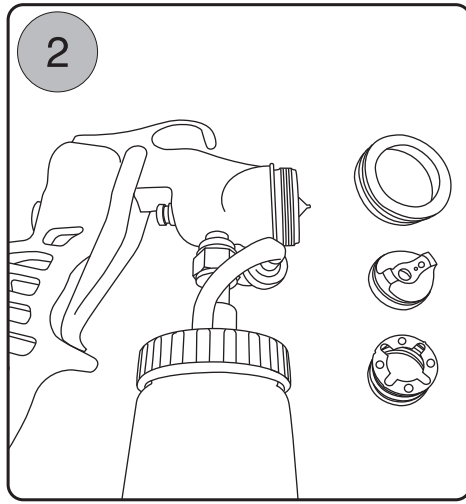

Disassembly and cleaning instructions

*Lubricate needle with lube (supplied)

Spare cup
and lid x2

Accessories kit

No. Description

1. Air cap ring
2. Air cap
3. Air direction plate
4. 0.5mm solution nozzle
5. Solution nozzle gasket
6. Pivot screw
7. Washer
8. Main body assembly
9. Solution needle
10. Adaptor
11. Needle spring
12. Solution flow screw
13. Pivot
14. Flexible tube air feed (2 pcs)
15. Inline check valve
16. Gland nut
17. Gland seal (3 pcs)

Part No.

- L0151
L0517
L0162
L0157
L0159
L0179
L0195
L0180
L0166
L0174
L0175
L0176
L0178
L0182
L1402
L0173
L0168

No. Description

18. Trigger
19. Pressure hose stem
20. Lid assembly
21. Gasket
22. Pressure connector
23. Pick up tube assembly
24. Tanning solution cup

Part No.

- L0177
L1401
L0187
L0188
L0183
L0190

Accessories kit

No. Description

15. Inline check valve
17. Gland seal (3 pcs)
21. Gasket
23. Pick up tube assembly
25. Brush
26. Spanner/ wrench
27. Gun lube