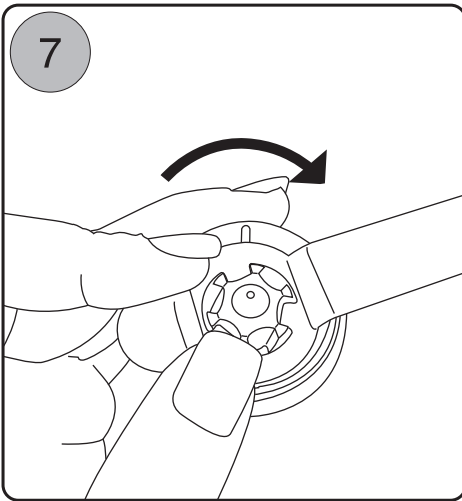

Disassembly and cleaning instructions

*Lubricate needle with lube (supplied)

Spare cup
and lid x2

Accessories kit

No. Description

1. Air cap ring
2. Air cap
3. Air direction plate
4. 0.5mm solution nozzle
5. Solution nozzle gasket
6. Pivot screw
7. Washer
8. Main body assembly
9. Solution needle
10. Adaptor
11. Needle spring
12. Solution flow screw
13. Pivot
14. Flexible tube air feed (2 pcs)
15. Inline check valve
16. Gland nut
17. Gland seal (3 pcs)

Part No.

- L0151
L0517
L0162
L0157
L0159
L0179
L0195
L0180
L0166
L0174
L0175
L0176
L0178
L0182
L1402
L0173
L0168

No. Description

18. Trigger
19. Pressure hose stem
20. Lid assembly
21. Gasket
22. Pressure connector
23. Pick up tube assembly
24. Tanning solution cup

Part No.

- L0177
L1401
L0187
L0188
L0183
L0190

Accessories kit

No. Description

15. Inline check valve
17. Gland seal (3 pcs)
21. Gasket
23. Pick up tube assembly
25. Brush
26. Spanner/ wrench
27. Gun lube