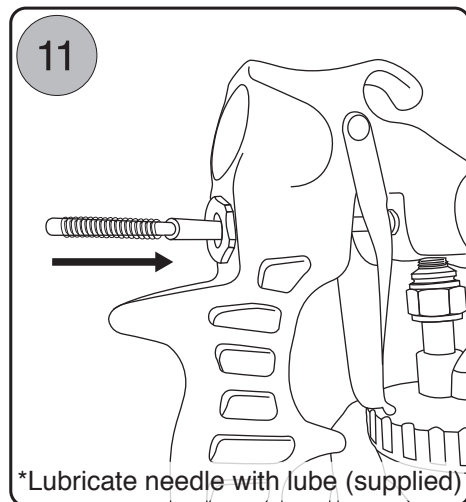

Disassembly and cleaning instructions

*Lubricate needle with lube (supplied)

Spare cup
and lid x2

Accessories kit

No. Description

1. Air cap ring
2. Air cap
3. Air direction plate
4. 0.5mm solution nozzle
5. Solution nozzle gasket
6. Pivot screw
7. Washer
8. Main body assembly
9. Solution needle
10. Adaptor
11. Needle spring
12. Solution flow screw
13. Pivot
14. Flexible tube air feed (2 pcs)
15. Inline check valve
16. Gland nut
17. Gland seal (3 pcs)

Part No.

- L0151
L0517
L0162
L0157
L0159
L0179
L0195
L0180
L0166
L0174
L0175
L0176
L0178
L0182
L1402
L0173
L0168

No. Description

18. Trigger
19. Pressure hose stem
20. Lid assembly
21. Gasket
22. Pressure connector
23. Pick up tube assembly
24. Tanning solution cup

Part No.

- L0177
L1401
L0187
L0188
L0183
L0190

Accessories kit

No. Description

15. Inline check valve
17. Gland seal (3 pcs)
21. Gasket
23. Pick up tube assembly
25. Brush
26. Spanner/ wrench
27. Gun lube