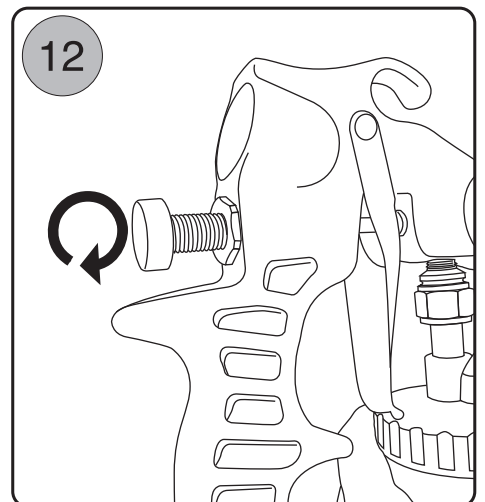

Disassembly and cleaning instructions

*Lubricate needle with lube (supplied)

Spare cup
and lid x2

Accessories kit

No. Description

1. Air cap ring
2. Air cap
3. Air direction plate
4. 0.5mm solution nozzle
5. Solution nozzle gasket
6. Pivot screw
7. Washer
8. Main body assembly
9. Solution needle
10. Adaptor
11. Needle spring
12. Solution flow screw
13. Pivot
14. Flexible tube air feed (2 pcs)
15. Inline check valve
16. Gland nut
17. Gland seal (3 pcs)

Part No.

- L0151
L0517
L0162
L0157
L0159
L0179
L0195
L0180
L0166
L0174
L0175
L0176
L0178
L0182
L1402
L0173
L0168

No. Description

18. Trigger
19. Pressure hose stem
20. Lid assembly
21. Gasket
22. Pressure connector
23. Pick up tube assembly
24. Tanning solution cup

Part No.

- L0177
L1401
L0187
L0188
L0183
L0190

Accessories kit

No. Description

15. Inline check valve
17. Gland seal (3 pcs)
21. Gasket
23. Pick up tube assembly
25. Brush
26. Spanner/ wrench
27. Gun lube