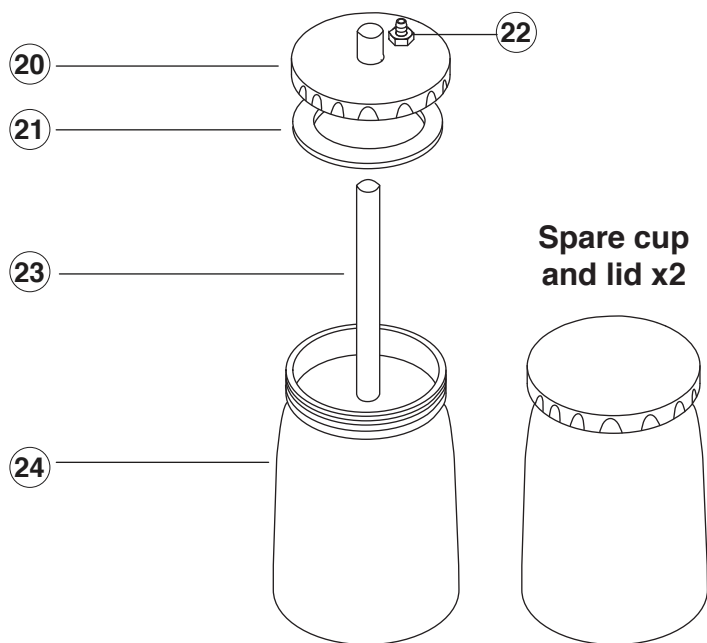

Disassembly and cleaning instructions

*Lubricate needle with lube (supplied)

Spare cup
and lid x2

Accessories kit

No. Description

1. Air cap ring
2. Air cap
3. Air direction plate
4. 0.5mm solution nozzle
5. Solution nozzle gasket
6. Pivot screw
7. Washer
8. Main body assembly
9. Solution needle
10. Adaptor
11. Needle spring
12. Solution flow screw
13. Pivot
14. Flexible tube air feed (2 pcs)
15. Inline check valve
16. Gland nut
17. Gland seal (3 pcs)

Part No.

- L0151
L0517
L0162
L0157
L0159
L0179
L0195
L0180
L0166
L0174
L0175
L0176
L0178
L0182
L1402
L0173
L0168

No. Description

18. Trigger
19. Pressure hose stem
20. Lid assembly
21. Gasket
22. Pressure connector
23. Pick up tube assembly
24. Tanning solution cup

Part No.

- L0177
L1401
L0187
L0188
L0183
L0190

Accessories kit

No. Description

15. Inline check valve
17. Gland seal (3 pcs)
21. Gasket
23. Pick up tube assembly
25. Brush
26. Spanner/ wrench
27. Gun lube