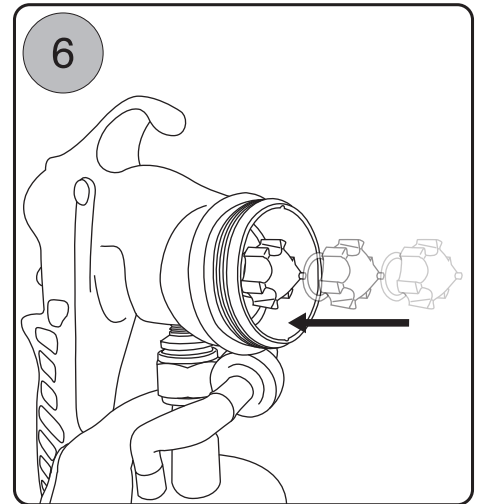

Disassembly and cleaning instructions

*Lubricate needle with lube (supplied)

Spare cup
and lid x2

Accessories kit

No. Description

1. Air cap ring
2. Air cap
3. Air direction plate
4. 0.5mm solution nozzle
5. Solution nozzle gasket
6. Pivot screw
7. Washer
8. Main body assembly
9. Solution needle
10. Adaptor
11. Needle spring
12. Solution flow screw
13. Pivot
14. Flexible tube air feed (2 pcs)
15. Inline check valve
16. Gland nut
17. Gland seal (3 pcs)

Part No.

- L0151
L0517
L0162
L0157
L0159
L0179
L0195
L0180
L0166
L0174
L0175
L0176
L0178
L0182
L1402
L0173
L0168

No. Description

18. Trigger
19. Pressure hose stem
20. Lid assembly
21. Gasket
22. Pressure connector
23. Pick up tube assembly
24. Tanning solution cup

Part No.

- L0177
L1401
L0187
L0188
L0183
L0190

Accessories kit

No. Description

15. Inline check valve
17. Gland seal (3 pcs)
21. Gasket
23. Pick up tube assembly
25. Brush
26. Spanner/ wrench
27. Gun lube