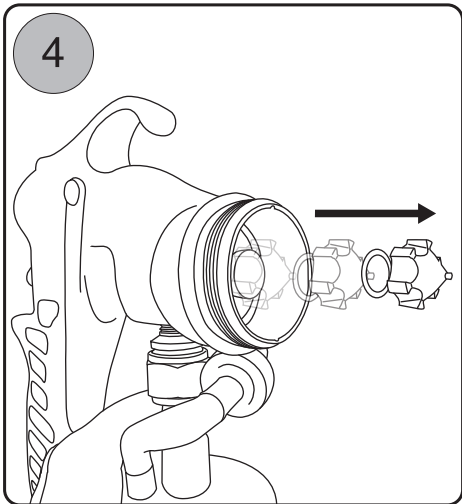

Disassembly and cleaning instructions

*Lubricate needle with lube (supplied)

Spare cup
and lid x2

Accessories kit

No. Description

1. Air cap ring
2. Air cap
3. Air direction plate
4. 0.5mm solution nozzle
5. Solution nozzle gasket
6. Pivot screw
7. Washer
8. Main body assembly
9. Solution needle
10. Adaptor
11. Needle spring
12. Solution flow screw
13. Pivot
14. Flexible tube air feed (2 pcs)
15. Inline check valve
16. Gland nut
17. Gland seal (3 pcs)

Part No.

- L0151
L0517
L0162
L0157
L0159
L0179
L0195
L0180
L0166
L0174
L0175
L0176
L0178
L0182
L1402
L0173
L0168

No. Description

18. Trigger
19. Pressure hose stem
20. Lid assembly
21. Gasket
22. Pressure connector
23. Pick up tube assembly
24. Tanning solution cup

Part No.

- L0177
L1401
L0187
L0188
L0183
L0190

Accessories kit

No. Description

15. Inline check valve
17. Gland seal (3 pcs)
21. Gasket
23. Pick up tube assembly
25. Brush
26. Spanner/ wrench
27. Gun lube