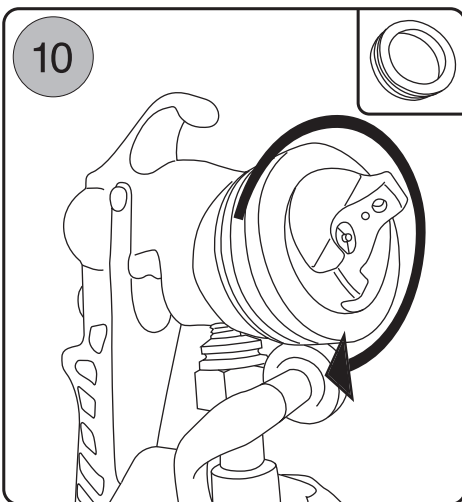

Disassembly and cleaning instructions

*Lubricate needle with lube (supplied)

Spare cup
and lid x2

Accessories kit

No. Description

1. Air cap ring
2. Air cap
3. Air direction plate
4. 0.5mm solution nozzle
5. Solution nozzle gasket
6. Pivot screw
7. Washer
8. Main body assembly
9. Solution needle
10. Adaptor
11. Needle spring
12. Solution flow screw
13. Pivot
14. Flexible tube air feed (2 pcs)
15. Inline check valve
16. Gland nut
17. Gland seal (3 pcs)

Part No.

- L0151
L0517
L0162
L0157
L0159
L0179
L0195
L0180
L0166
L0174
L0175
L0176
L0178
L0182
L1402
L0173
L0168

No. Description

18. Trigger
19. Pressure hose stem
20. Lid assembly
21. Gasket
22. Pressure connector
23. Pick up tube assembly
24. Tanning solution cup

Part No.

- L0177
L1401
L0187
L0188
L0183
L0190

Accessories kit

No. Description

15. Inline check valve
17. Gland seal (3 pcs)
21. Gasket
23. Pick up tube assembly
25. Brush
26. Spanner/ wrench
27. Gun lube