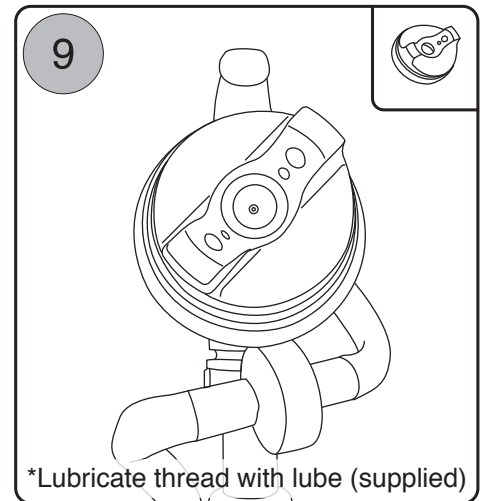

Disassembly and cleaning instructions

*Lubricate needle with lube (supplied)

Spare cup
and lid x2

Accessories kit

No. Description

1. Air cap ring
2. Air cap
3. Air direction plate
4. 0.5mm solution nozzle
5. Solution nozzle gasket
6. Pivot screw
7. Washer
8. Main body assembly
9. Solution needle
10. Adaptor
11. Needle spring
12. Solution flow screw
13. Pivot
14. Flexible tube air feed (2 pcs)
15. Inline check valve
16. Gland nut
17. Gland seal (3 pcs)

Part No.

- L0151
L0517
L0162
L0157
L0159
L0179
L0195
L0180
L0166
L0174
L0175
L0176
L0178
L0182
L1402
L0173
L0168

No. Description

18. Trigger
19. Pressure hose stem
20. Lid assembly
21. Gasket
22. Pressure connector
23. Pick up tube assembly
24. Tanning solution cup

Part No.

- L0177
L1401
L0187
L0188
L0183
L0190

Accessories kit

No. Description

15. Inline check valve
17. Gland seal (3 pcs)
21. Gasket
23. Pick up tube assembly
25. Brush
26. Spanner/ wrench
27. Gun lube