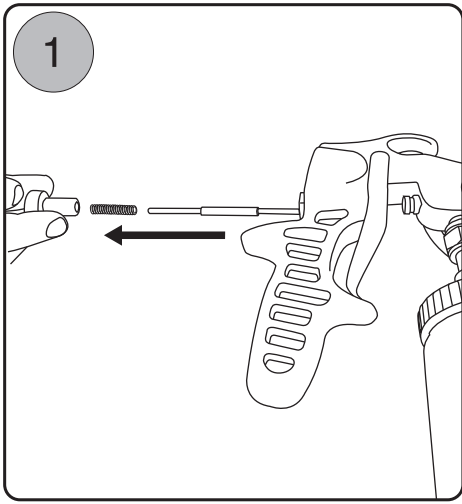

Disassembly and cleaning instructions

*Lubricate needle with lube (supplied)

Spare cup
and lid x2

Accessories kit

No. Description

1. Air cap ring
2. Air cap
3. Air direction plate
4. 0.5mm solution nozzle
5. Solution nozzle gasket
6. Pivot screw
7. Washer
8. Main body assembly
9. Solution needle
10. Adaptor
11. Needle spring
12. Solution flow screw
13. Pivot
14. Flexible tube air feed (2 pcs)
15. Inline check valve
16. Gland nut
17. Gland seal (3 pcs)

Part No.

- L0151
L0517
L0162
L0157
L0159
L0179
L0195
L0180
L0166
L0174
L0175
L0176
L0178
L0182
L1402
L0173
L0168

No. Description

18. Trigger
19. Pressure hose stem
20. Lid assembly
21. Gasket
22. Pressure connector
23. Pick up tube assembly
24. Tanning solution cup

Part No.

- L0177
L1401
L0187
L0188
L0183
L0190

Accessories kit

No. Description

15. Inline check valve
17. Gland seal (3 pcs)
21. Gasket
23. Pick up tube assembly
25. Brush
26. Spanner/ wrench
27. Gun lube