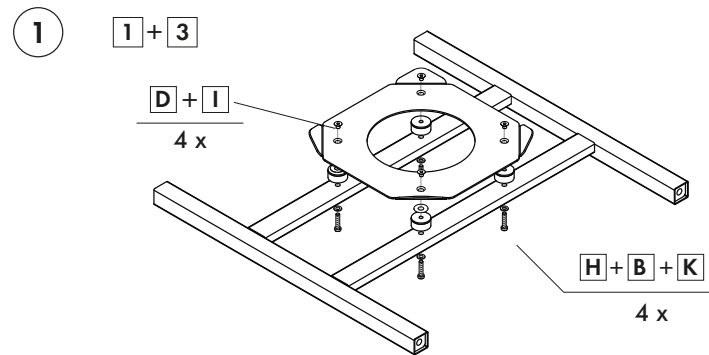

BUGGY CLASSIC/LE CHEF

LIEFERUMFANG | INCLUDED PARTS | LEVERINGSOMVANG | CONTENU |
AMBITO DI CONSEGNA | INSTRUCCIÓN

BUGGY CLASSIC/LE CHEF

MONTAGE | ASSEMBLY | MONTAGE | ASSEMBLAGE | MONTAGGIO | MONTAJE

Inbusschlüssel/allen key/inbussleutel/cle hexagondale/
chiave esadecimale/llave allen 6 mm