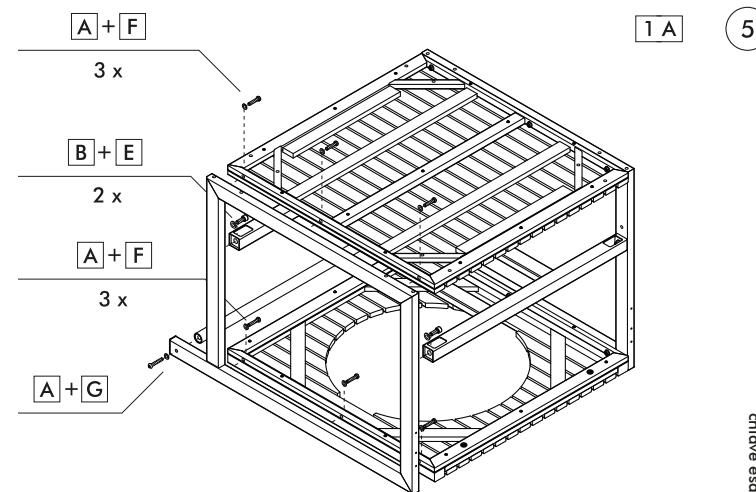

BUGGY CLASSIC/LE CHEF

MONTAGE | ASSEMBLY | MONTAGE | ASSEMBLAGE | MONTAGGIO | MONTAJE

Inbusschlüssel/allen key/inbussleutel/die hexagonale/
chive esadecimale/llave allen 8 mm

BUGGY CLASSIC/LE CHEF

MONTAGE | ASSEMBLY | MONTAGE | ASSEMBLAGE | MONTAGGIO | MONTAJE