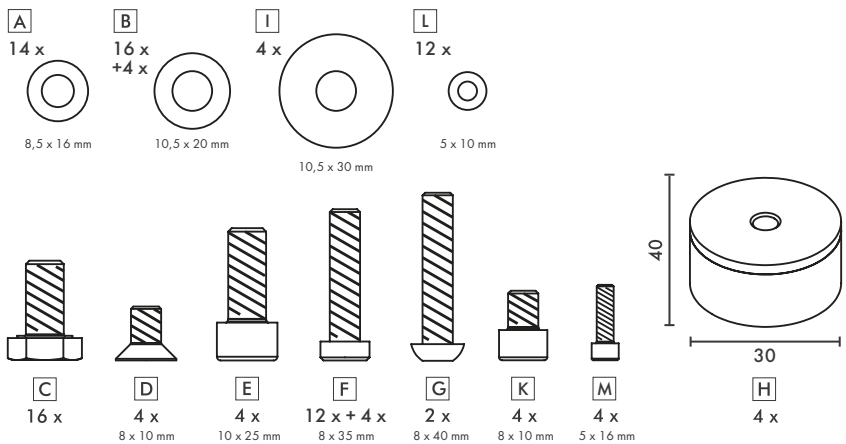

BUGGY CLASSIC/LE CHEF

LIEFERUMFANG | INCLUDED PARTS | LEVERINGSOMVANG | CONTENU |
AMBITO DI CONSEGNA | INSTRUCCIÓN

BUGGY CLASSIC/LE CHEF

MONTAGE | ASSEMBLY | MONTAGE | ASSEMBLAGE | MONTAGGIO | MONTAJE

Inbusschlüssel/allen key/inbussleutel/cle hexagondale/
chiave esadecimale/llave allen 6 mm