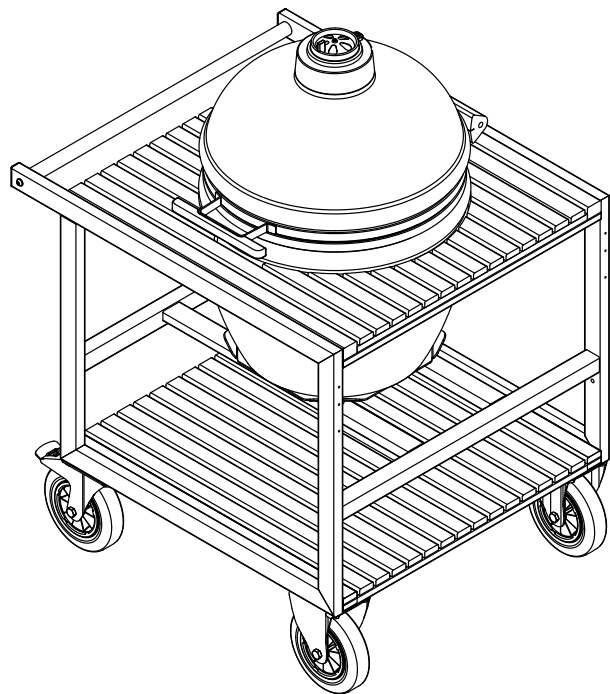

BUGGY CLASSIC/LE CHEF

MONTAGE | ASSEMBLY | MONTAGE | ASSEMBLAGE | MONTAGGIO | MONTAJE

+ 7