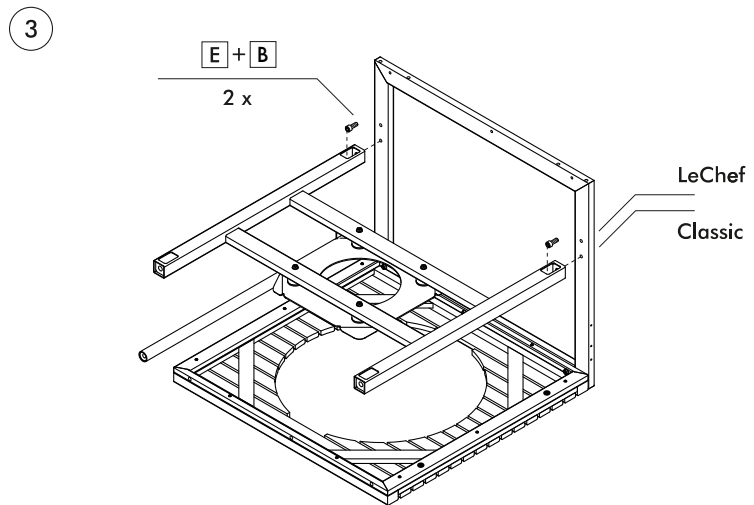

BUGGY CLASSIC/LE CHEF

MONTAGE | ASSEMBLY | MONTAGE | ASSEMBLAGE | MONTAGGIO | MONTAJE

Inbusschlüssel/allen key/inbussleutel/cle hexagondale/
 chiave esadecimale/llave allen 6 mm

BUGGY CLASSIC/LE CHEF

MONTAGE | ASSEMBLY | MONTAGE | ASSEMBLAGE | MONTAGGIO | MONTAJE