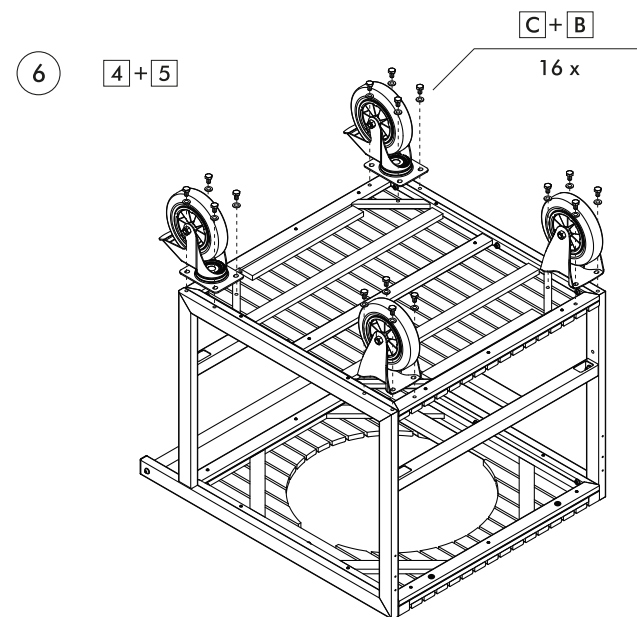

BUGGY CLASSIC/LE CHEF

MONTAGE | ASSEMBLY | MONTAGE | ASSEMBLAGE | MONTAGGIO | MONTAJE

Inbusschlüssel/allen key/inbussleutel/die hexagonale/
chive esadecimale/llave allen 8 mm