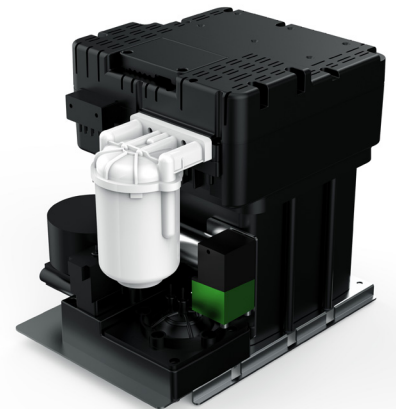

DURACODE 260-T CONTINUOUS INKJET (CIJ)

CONTINUOUS CODE. CONTINUOUS UPTIME.

InkJet, Inc.'s CIJ printer, the DuraCode Series, is designed to deliver the best quality code, day in and day out, continuously. Our feature-packed CIJ printer, available in a touch screen or keyboard model, offers cost saving with a single part service and solvent consumption saving system. Add in InkJet, Inc.'s fluids, parts & service and downtime will be the least of your worries!

RELIABLE OPERATION

When you require a printer/coder that will hold its own and do the job you need, the DuraCode CIJ can deliver clear code, continuously. It has a stainless steel design with a simple, high resolution operator interface.

POWERFUL & FLEXIBLE

The DuraCode Series of CIJ printers offers print data options through network and local scanners and gives a powerful performance with a low cost of ownership. It has a modular, well protected IP55 industrial structure and the ability to quickly change the filter and fluids keeps your manufacturing line up and running.