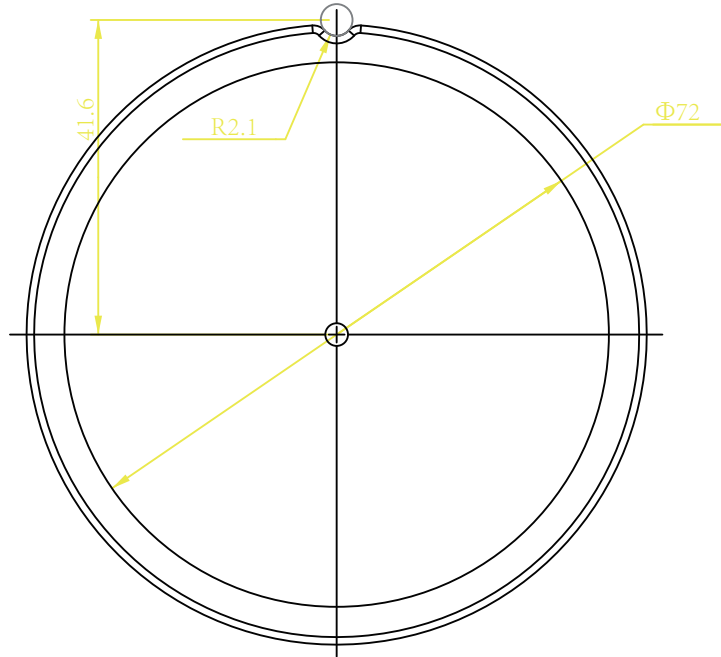

GLAZER Press ice inserts

Unit- mm

Modified on May 3rd, 2024