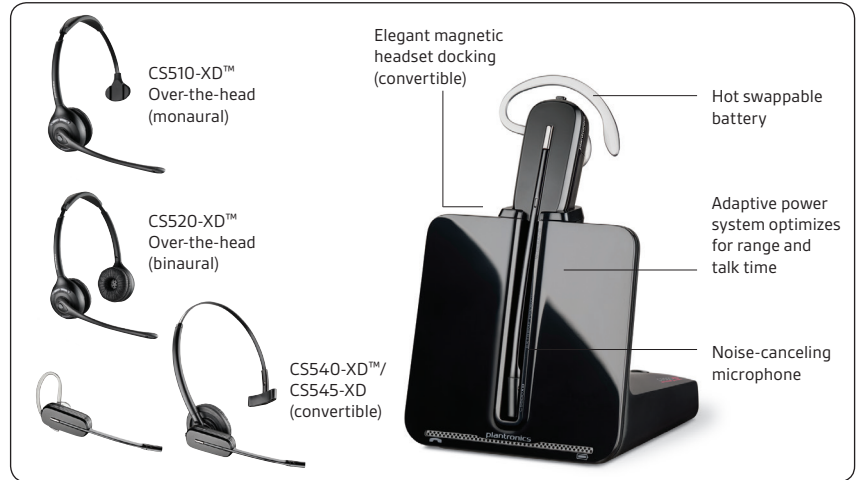

CS500 XD Series

More headsets, more wireless freedom. The Plantronics CS500 XD Wireless Headset Series was designed to address wireless density issues, so that more wireless headsets can be used in the same space while maintaining clear conversations. Using 900 MHz technology, the CS500 XD Series provides up to 350 feet of range, and includes a convertible headset with a hot swappable battery (CS545-XD™) for unlimited talk time.

SUPERIOR COMFORT AND CALL MANAGEMENT

- Gain mobility – multitask hands-free up to 350 feet
- Audio controls for volume/mute at your fingertips
- Conference in up to three additional CS500 XD headsets for enhanced collaboration
- CS545-XD/CS540-XD offer an ultra-light convertible headset with choice of three* comfort tested wearing options to match your personal style
- Use with Electronic Hookswitch Cable or Handset Lifter to remotely answer/end calls

RECOMMENDED ACCESSORIES

- HL10™ Handset Lifter adds remote call answer/end convenience
- Electronic Hookswitch Cable electronically adds remote answer/end convenience, eliminating the need for a Handset Lifter

Connects to	Desk phone
Ideal for	Enterprise office environments with a large concentration of desk-centric workers looking for a simple-to-set-up, simple-to-use wireless offering for managing desk phone calls
Talk time	CS545-XD: Unlimited** CS540-XD: Up to 6 hours CS510-XD/CS520-XD: Up to 8.5 hours
Headset weight	CS545-XD/CS540-XD Convertible: 21 grams CS510-XD Over-the-head (monaural): 72 grams CS520-XD Over-the-head (binaural): 94 grams
Wireless frequency	900 MHz, range up to 350 ft
Audio performance	Narrowband or wideband: up to 6,800 Hz
Hearing protection	CS545-XD, CS540-XD, CS520-XD, CS510-XD: SoundGuard®: protects against sound levels above 118dBA
Limited warranty	1 year
Models	CS545-XD: Convertible + unlimited talk time** CS540-XD: Convertible CS520-XD: Over-the-head, binaural CS510-XD: Over-the-head, monaural