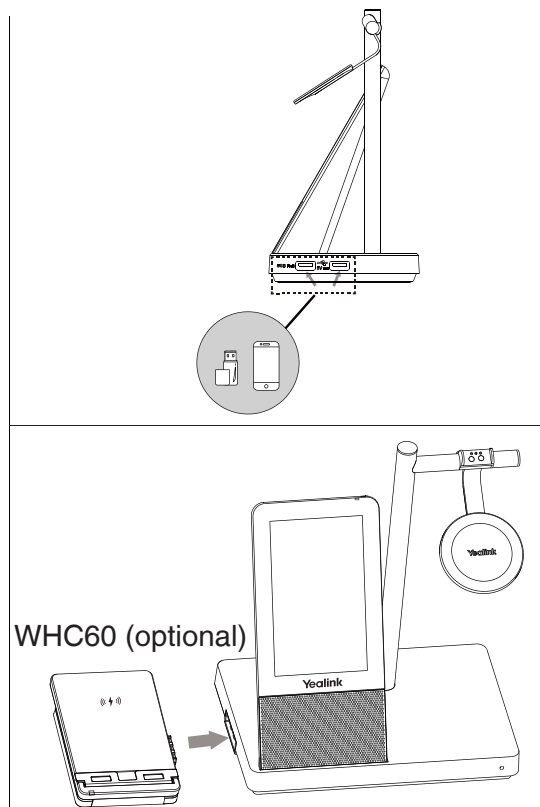

Audio (Headset)

- Microphone type: dual microphone

- Microphone sensitivity: -44.0+/-3 dBV
- Microphone frequency range: 100 Hz-10 kHz
- Speaker size: ϕ 28
- Speaker sensitivity: 92.5+/-3 dB, 0.179 V
- Speaker impedance: 32+/-4.8 Ω
- Speaker max output power: 10 mW
- Speaker frequency range: 20 Hz-10 kHz
- Speaker bandwidth - talk mode: wideband
- Speaker bandwidth - music mode: super wide-band (Pending)

Audio (Base)

- Microphone type: ECM Omnidirectional microphone
- Microphone sensitivity: -38.0+/-2 dBV
- Microphone frequency range: 70 Hz-20 kHz
- Speaker size: 40mm*20.8mm
- Speaker sensitivity: 97+/-3 dB
- Speaker impedance: 4 Ω +/-15%
- Speaker max output power: 4 W
- Speaker frequency range: 160 Hz-20 kHz

Easy Call Management

- Answer/End/Reject a call
- Volume up/down
- Microphone mute
- Move the microphone boom arm up to mute, or down to unmute

Package Features

- Package contents:
  - WHB660 Base
  - WHM621 Headset or WHD622 Headset
  - Power Adapter
  - 2* 1m USB 3.0 Cable
  - Quick Start Guide
- Optional accessories:
  - Busylight BLT60
  - Wireless Charger
  - Bluetooth Dongle BT50
- WH66 Mono: Base: 398g, Headset: 80g
- WH66 Dual: Base: 398g, Headset: 127g
- N.W/CTN:
  - WH66 Mono: 10.46 kg; WH66 Dual: 10.96 kg
- Giftbox size: 255mm*204mm*135mm
- Carton Meas: 698mm*421mm*265mm

Compliance

CE FC IC

Connection