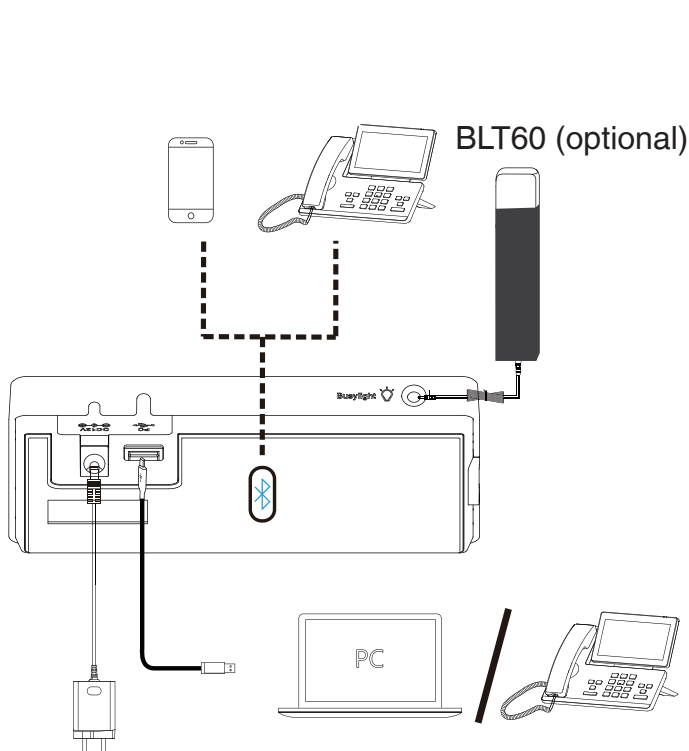

Easy Call Management

- Answer/End/Reject a call
- Volume up/down
- Microphone mute
- Move the microphone boom arm up to mute, or down to unmute

Package Features

- Package contents:
 - WHB660 Base
 - WHM621 Headset or WHD622 Headset
 - Power Adapter
 - 2* 1m USB 3.0 Cable
 - Quick Start Guide
- Optional accessories:
 - Busylight BLT60
 - Wireless Charger
 - Bluetooth Dongle BT50
- WH66 Mono: Base: 398g, Headset: 80g
- WH66 Dual: Base: 398g, Headset: 127g
- N.W/CTN:
 - WH66 Mono: 10.46 kg; WH66 Dual: 10.96 kg
- Giftbox size: 255mm*204mm*135mm
- Carton Meas: 698mm*421mm*265mm

Compliance

CE  FC IC

Connection

About Yealink

Yealink (Stock Code: 300628) is a global brand that specializes in video conferencing, voice communications and collaboration solutions with best-in-class quality, innovative technology and user-friendly experience. As one of the best providers in more than 140 countries and regions, Yealink ranks No.1 in the global market share of SIP phone shipments (Global IP Desktop Phone Growth Excellence Leadership Award Report, Frost & Sullivan, 2019).